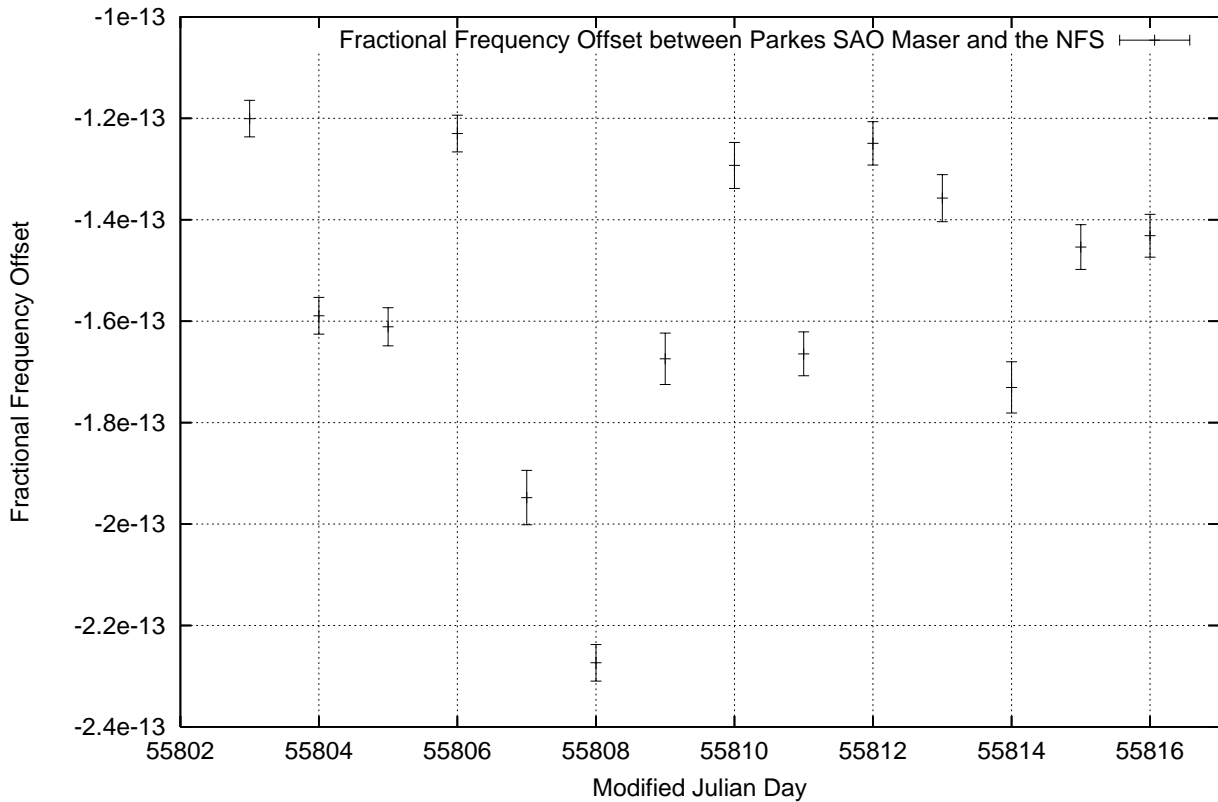

GPS Common-View Time-Transfer between ATNF Parkes and NMI Sydney

Tue Sep 13 22:26:16 2011

GPS Common-View Frequency Transfer between ATNF Parkes and NMI Sydney

Tue Sep 13 22:26:16 2011