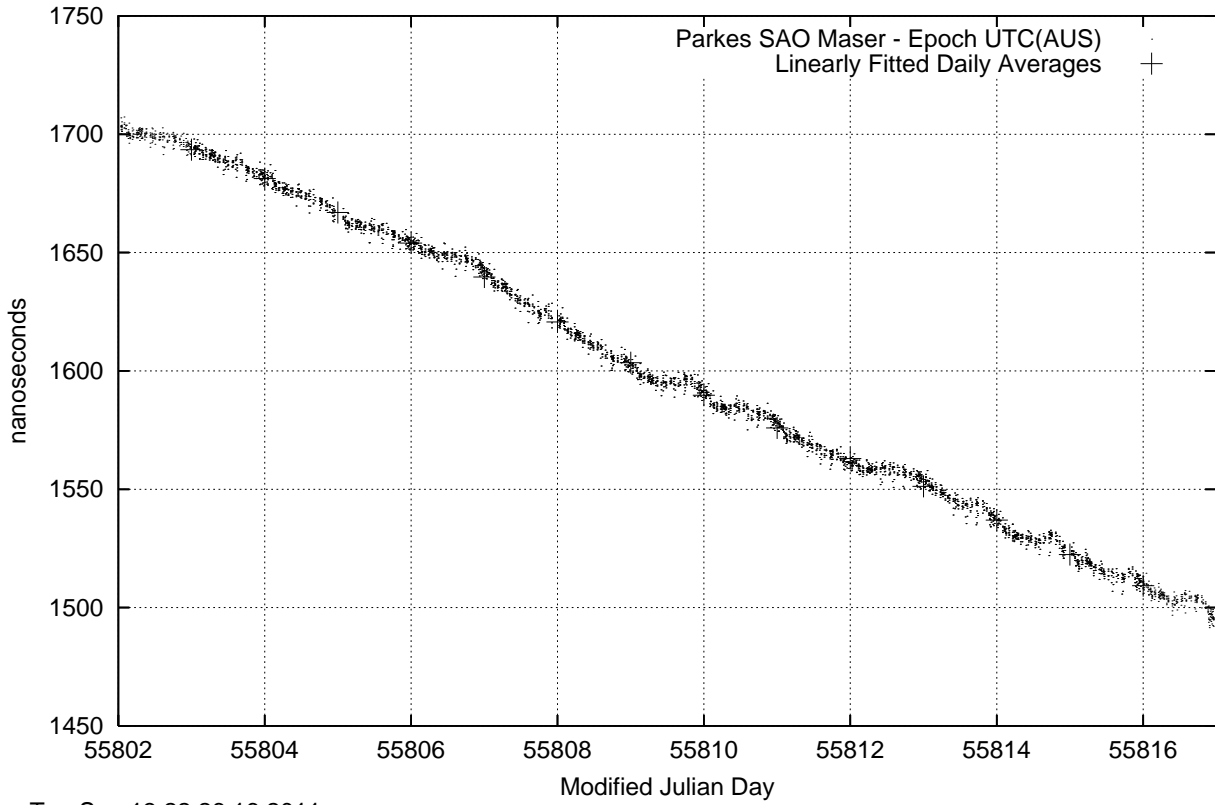

GPS Common-View Time-Transfer between ATNF Parkes and NMI Sydney

Tue Sep 13 22:26:16 2011

GPS Common-View Frequency Transfer between ATNF Parkes and NMI Sydney

Tue Sep 13 22:26:16 2011