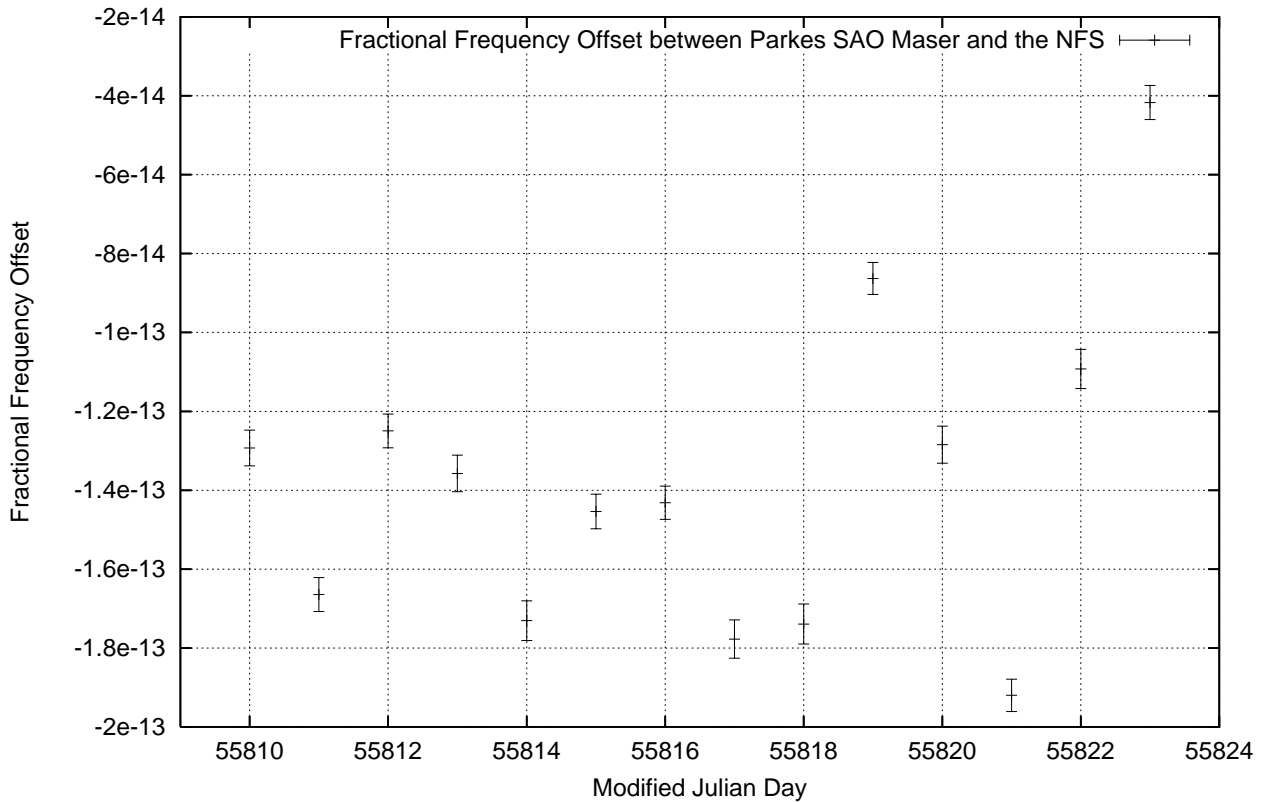

GPS Common-View Time-Transfer between ATNF Parkes and NMI Sydney

Tue Sep 20 22:26:16 2011

GPS Common-View Frequency Transfer between ATNF Parkes and NMI Sydney

Tue Sep 20 22:26:17 2011