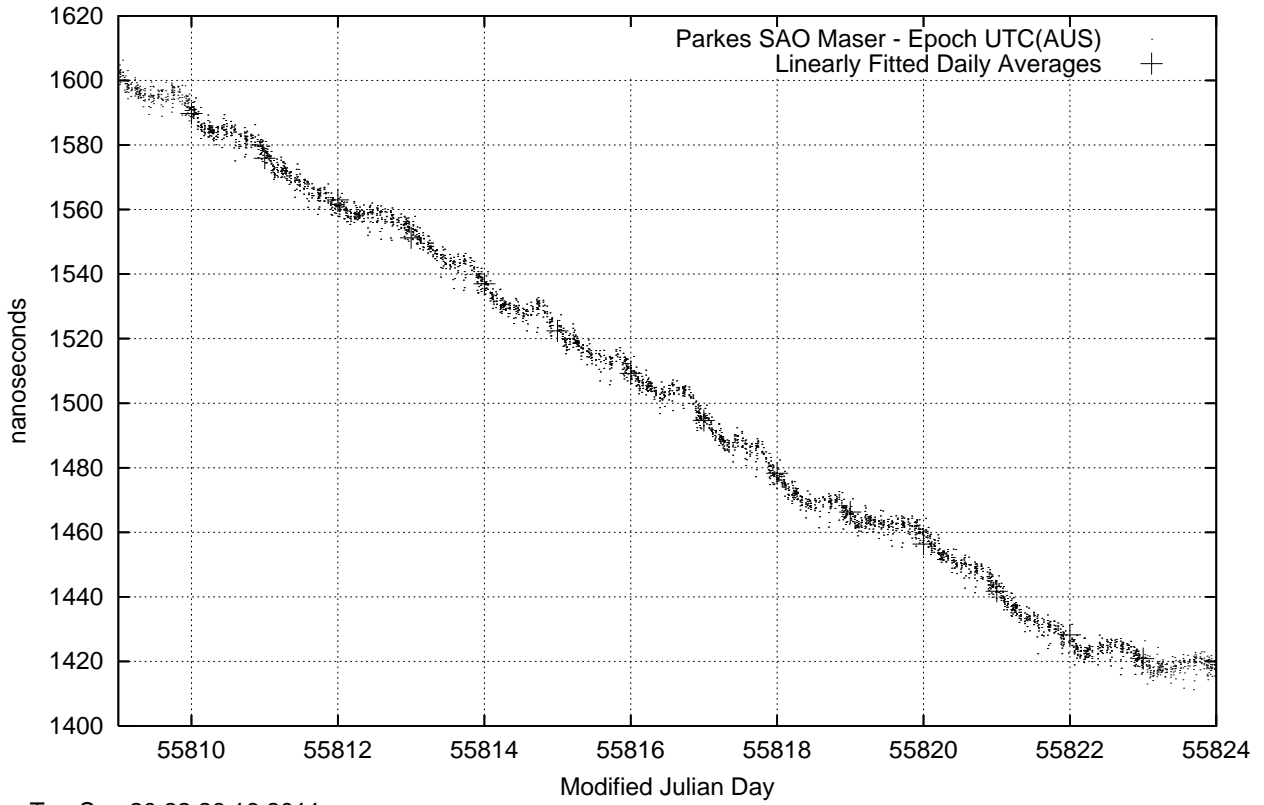

GPS Common-View Time-Transfer between ATNF Parkes and NMI Sydney

Tue Sep 20 22:26:16 2011

GPS Common-View Frequency Transfer between ATNF Parkes and NMI Sydney

Tue Sep 20 22:26:17 2011