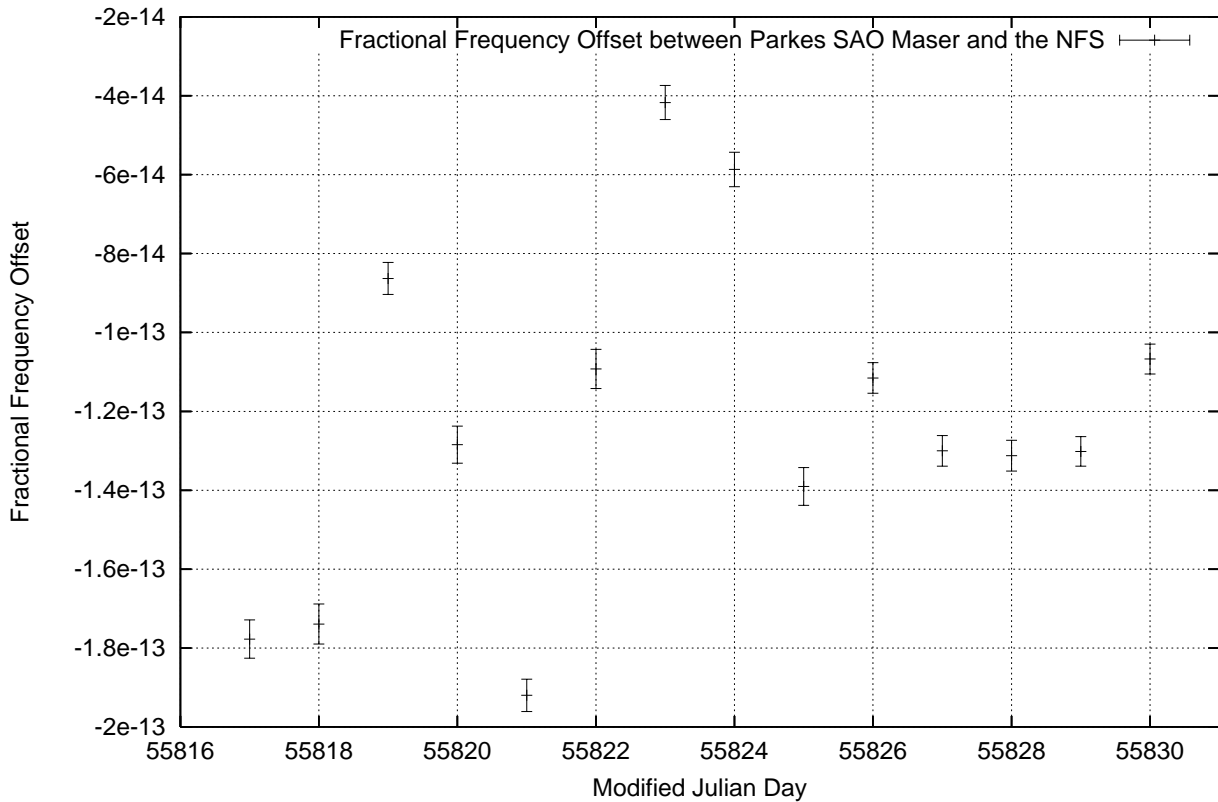

GPS Common-View Time-Transfer between ATNF Parkes and NMI Sydney

Tue Sep 27 22:26:15 2011

GPS Common-View Frequency Transfer between ATNF Parkes and NMI Sydney

Tue Sep 27 22:26:16 2011