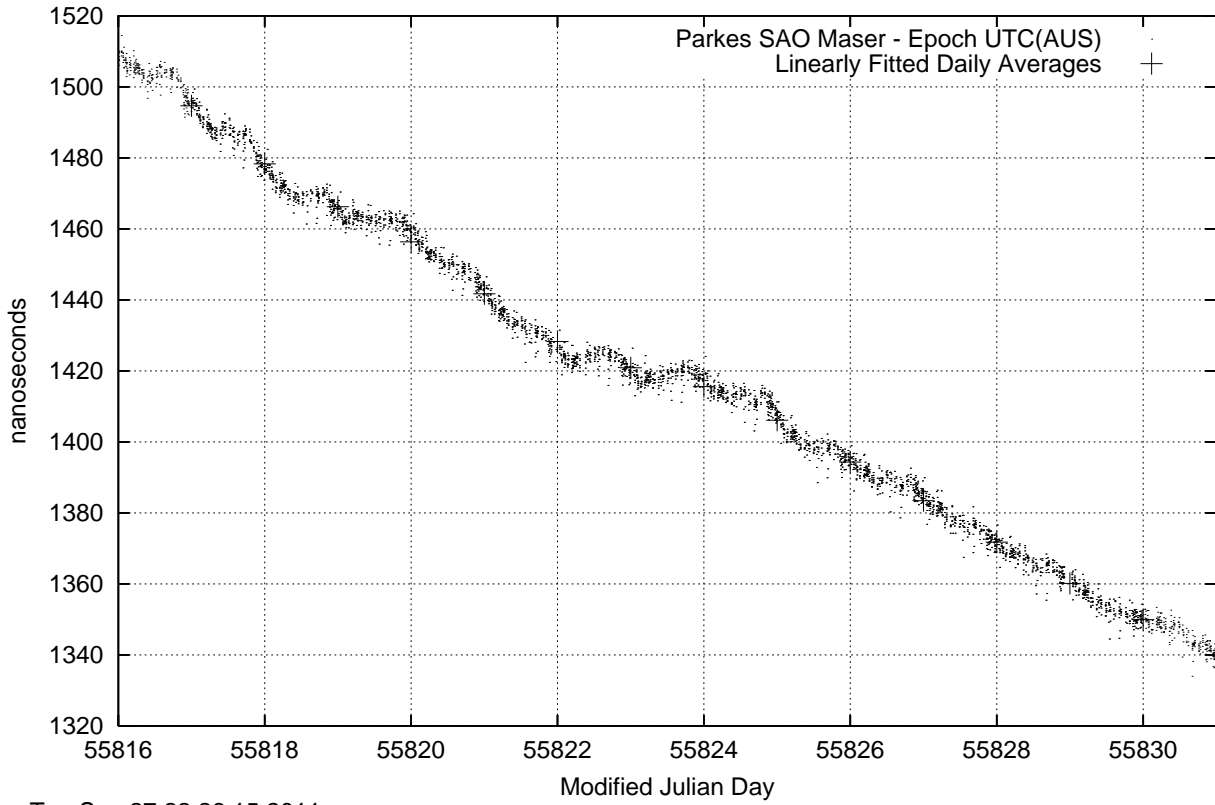

GPS Common-View Time-Transfer between ATNF Parkes and NMI Sydney

Tue Sep 27 22:26:15 2011

GPS Common-View Frequency Transfer between ATNF Parkes and NMI Sydney

Tue Sep 27 22:26:16 2011