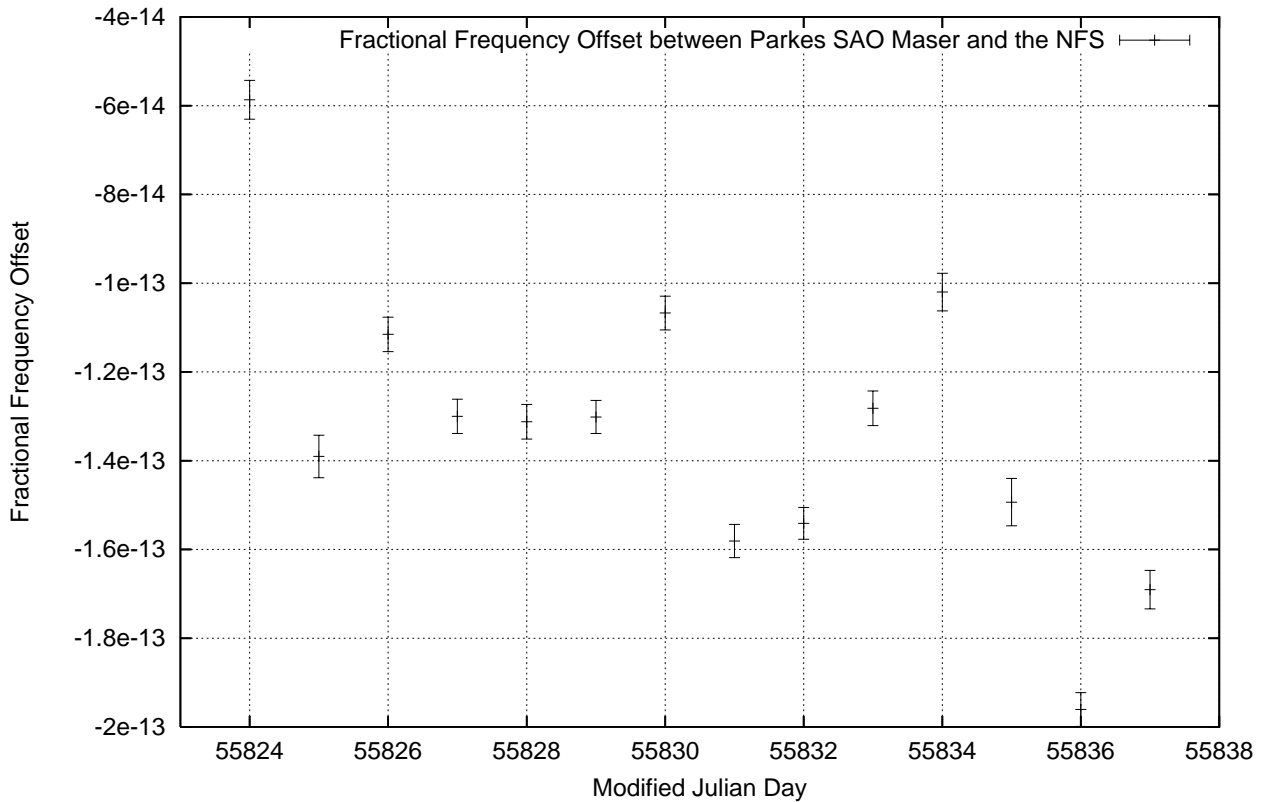

GPS Common-View Time-Transfer between ATNF Parkes and NMI Sydney

Tue Oct 04 22:26:35 2011

GPS Common-View Frequency Transfer between ATNF Parkes and NMI Sydney

Tue Oct 04 22:26:35 2011