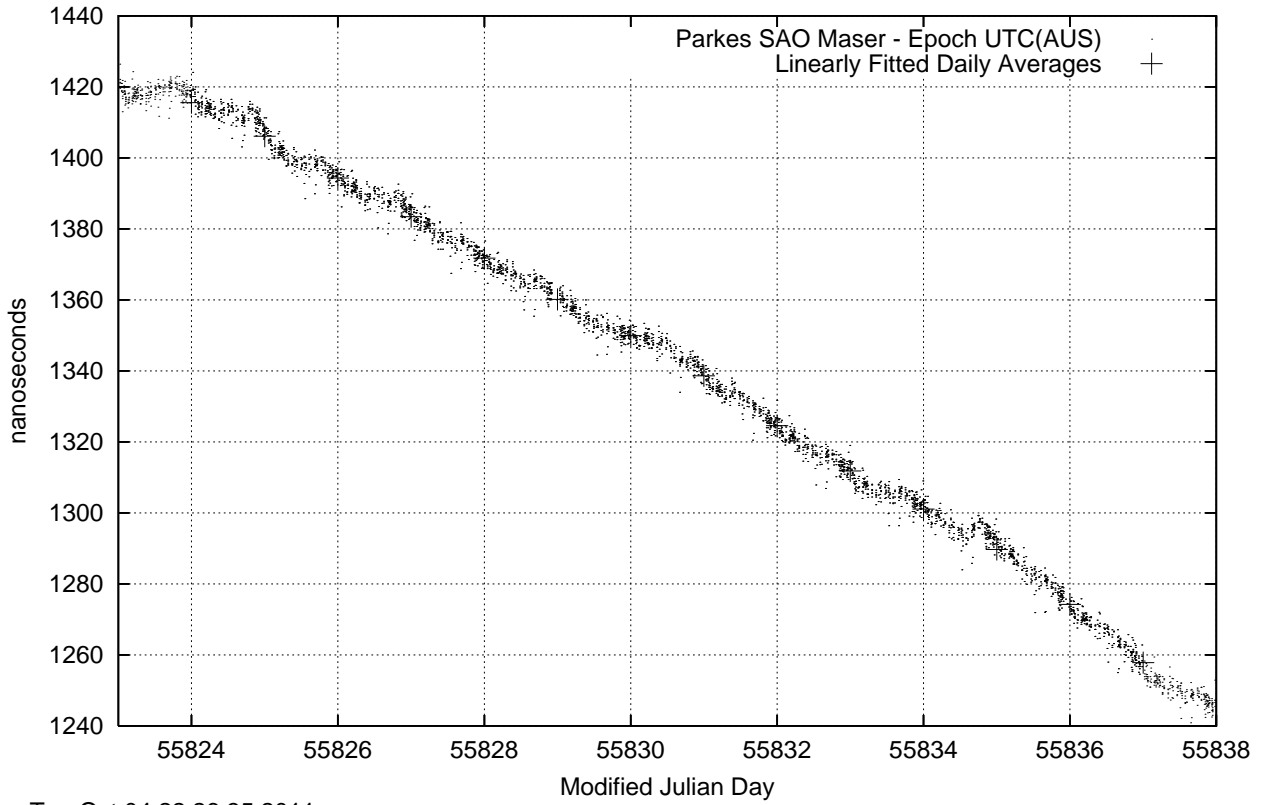

GPS Common-View Time-Transfer between ATNF Parkes and NMI Sydney

Tue Oct 04 22:26:35 2011

GPS Common-View Frequency Transfer between ATNF Parkes and NMI Sydney

Tue Oct 04 22:26:35 2011