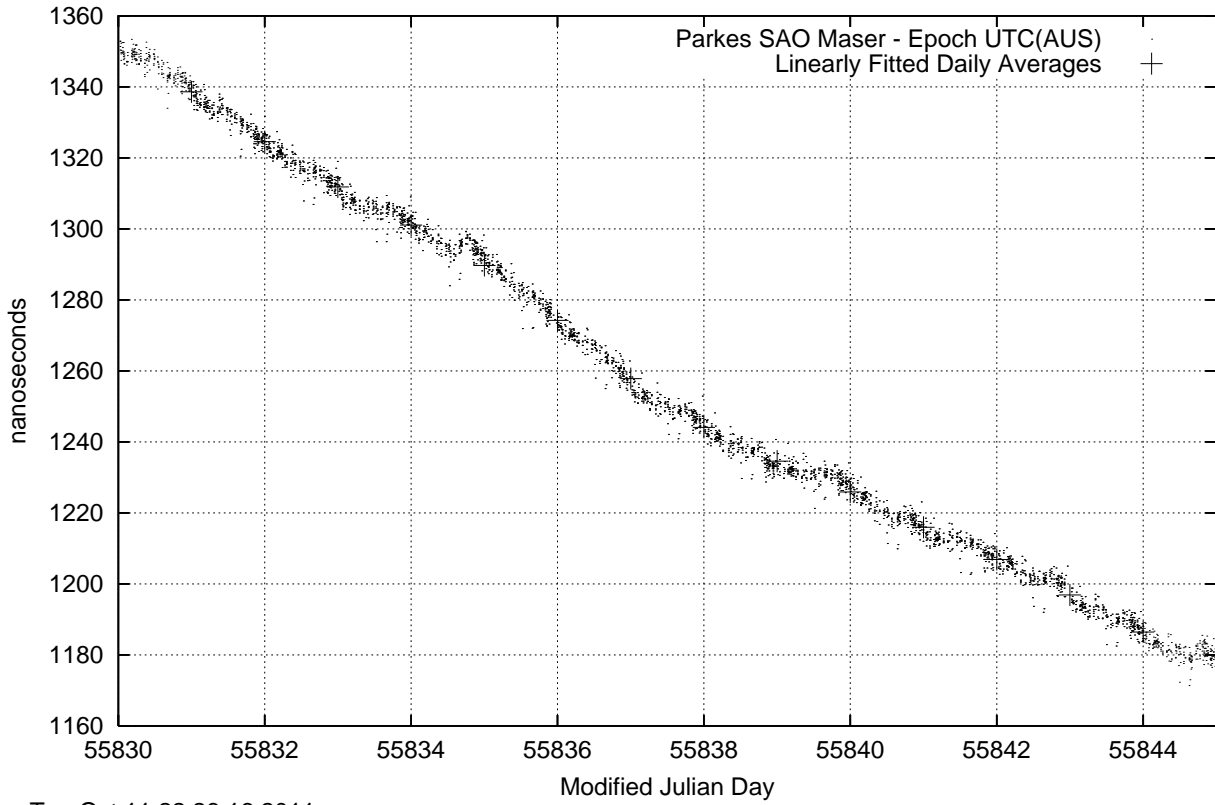

GPS Common-View Time-Transfer between ATNF Parkes and NMI Sydney

Tue Oct 11 22:26:16 2011

GPS Common-View Frequency Transfer between ATNF Parkes and NMI Sydney

Tue Oct 11 22:26:16 2011