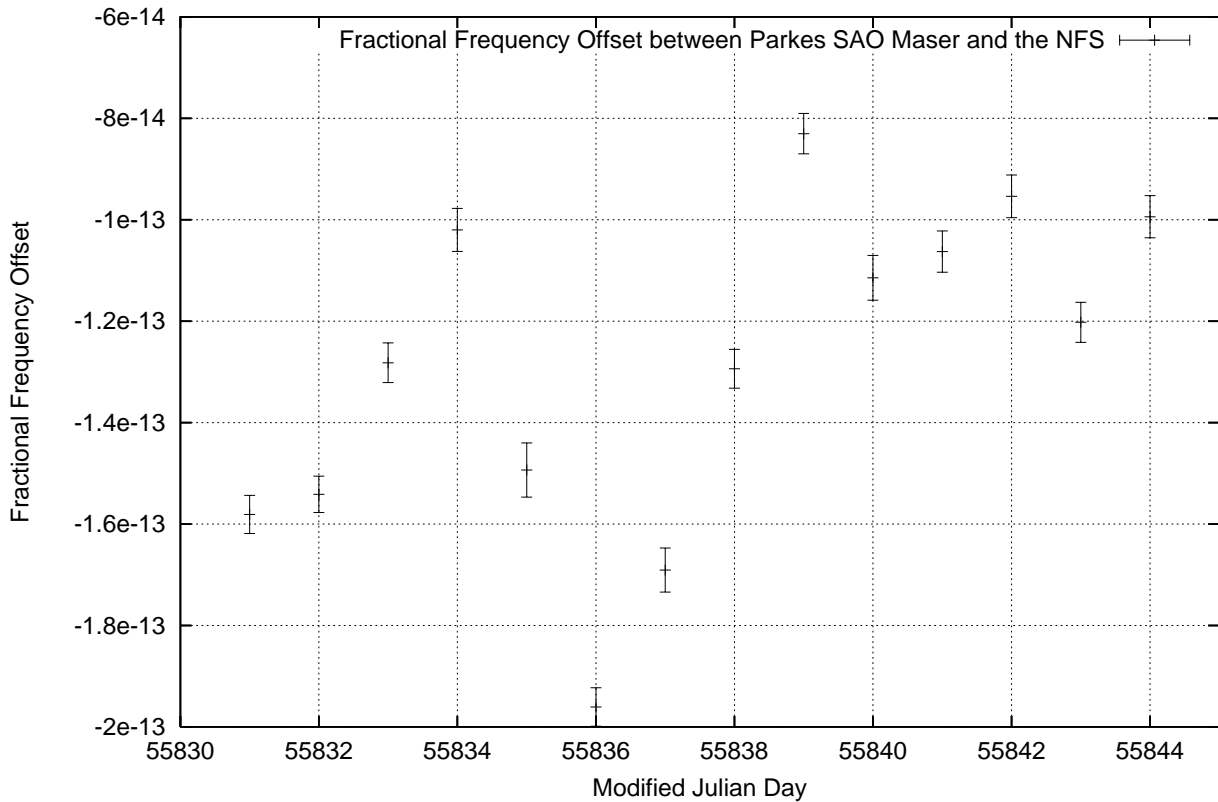

GPS Common-View Time-Transfer between ATNF Parkes and NMI Sydney

Tue Oct 11 22:26:16 2011

GPS Common-View Frequency Transfer between ATNF Parkes and NMI Sydney

Tue Oct 11 22:26:16 2011