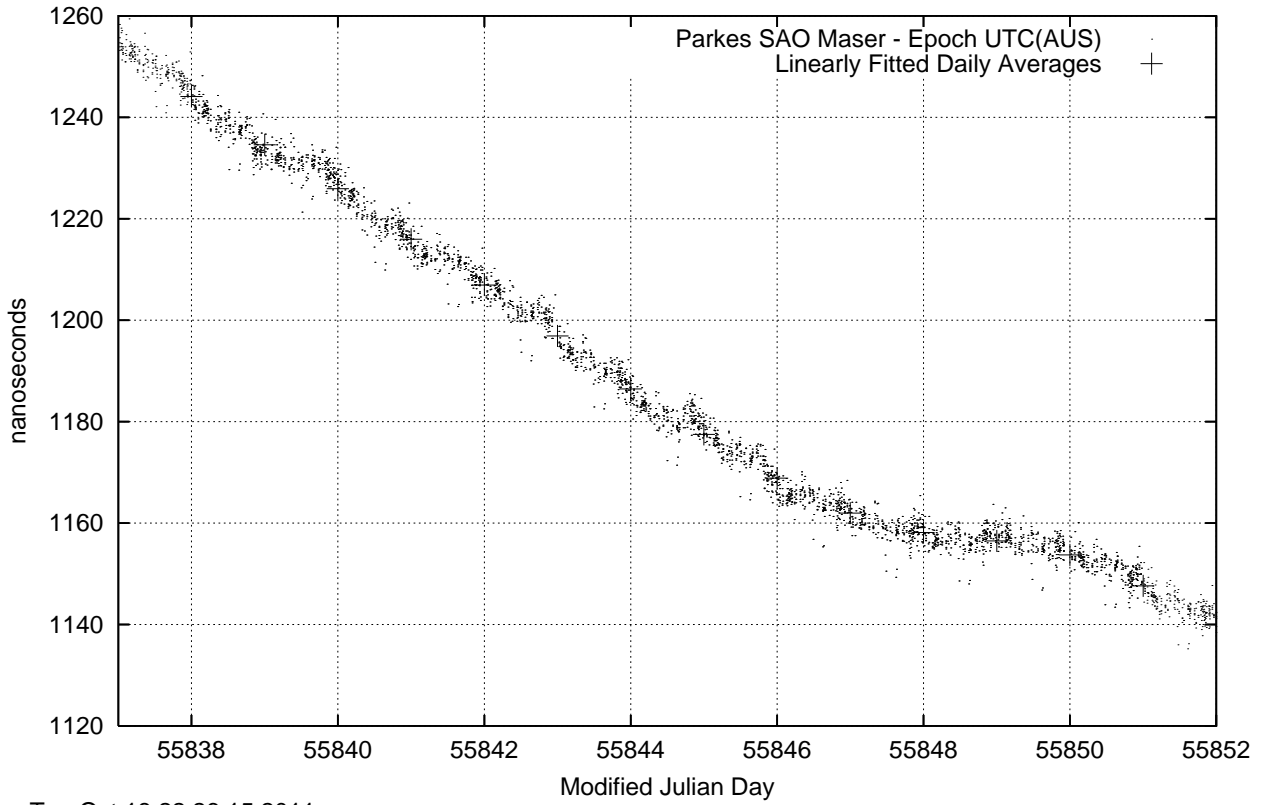

GPS Common-View Time-Transfer between ATNF Parkes and NMI Sydney

Tue Oct 18 22:26:15 2011

GPS Common-View Frequency Transfer between ATNF Parkes and NMI Sydney

Tue Oct 18 22:26:15 2011