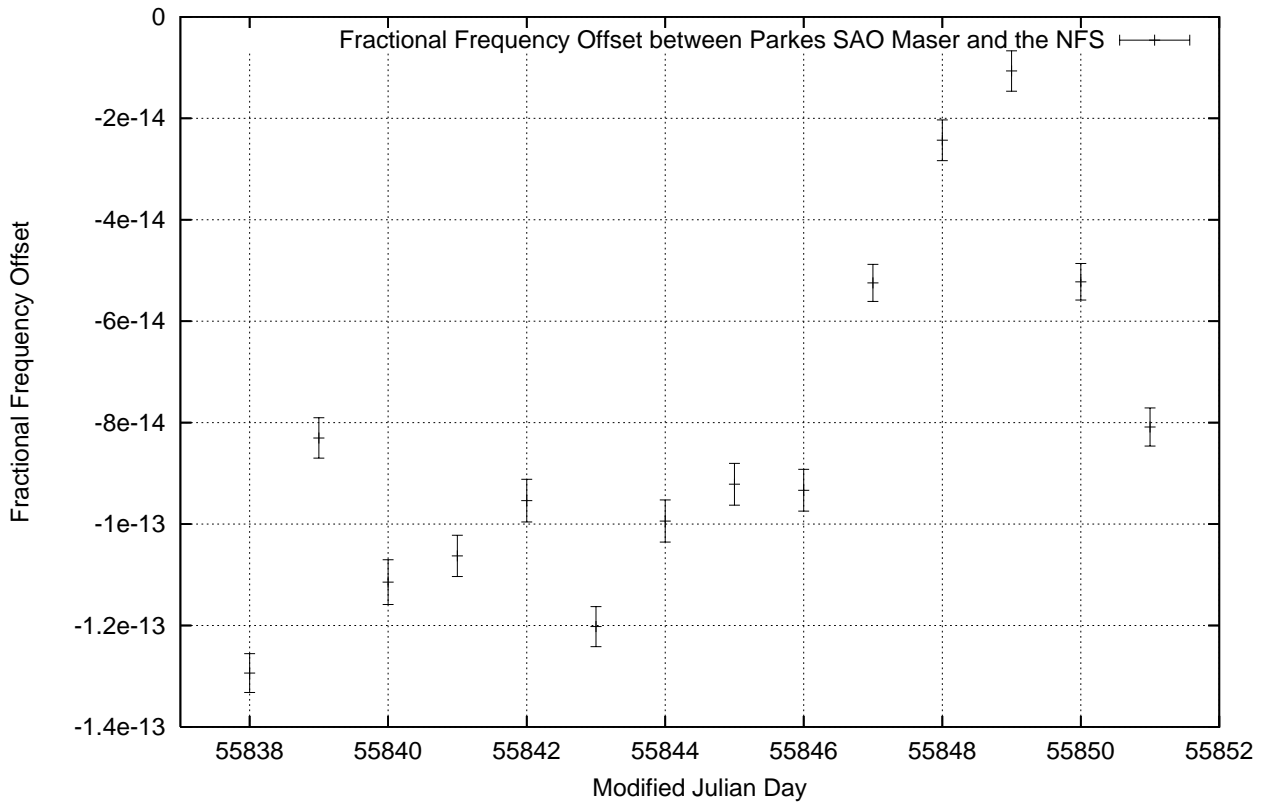

GPS Common-View Time-Transfer between ATNF Parkes and NMI Sydney

Tue Oct 18 22:26:15 2011

GPS Common-View Frequency Transfer between ATNF Parkes and NMI Sydney

Tue Oct 18 22:26:15 2011