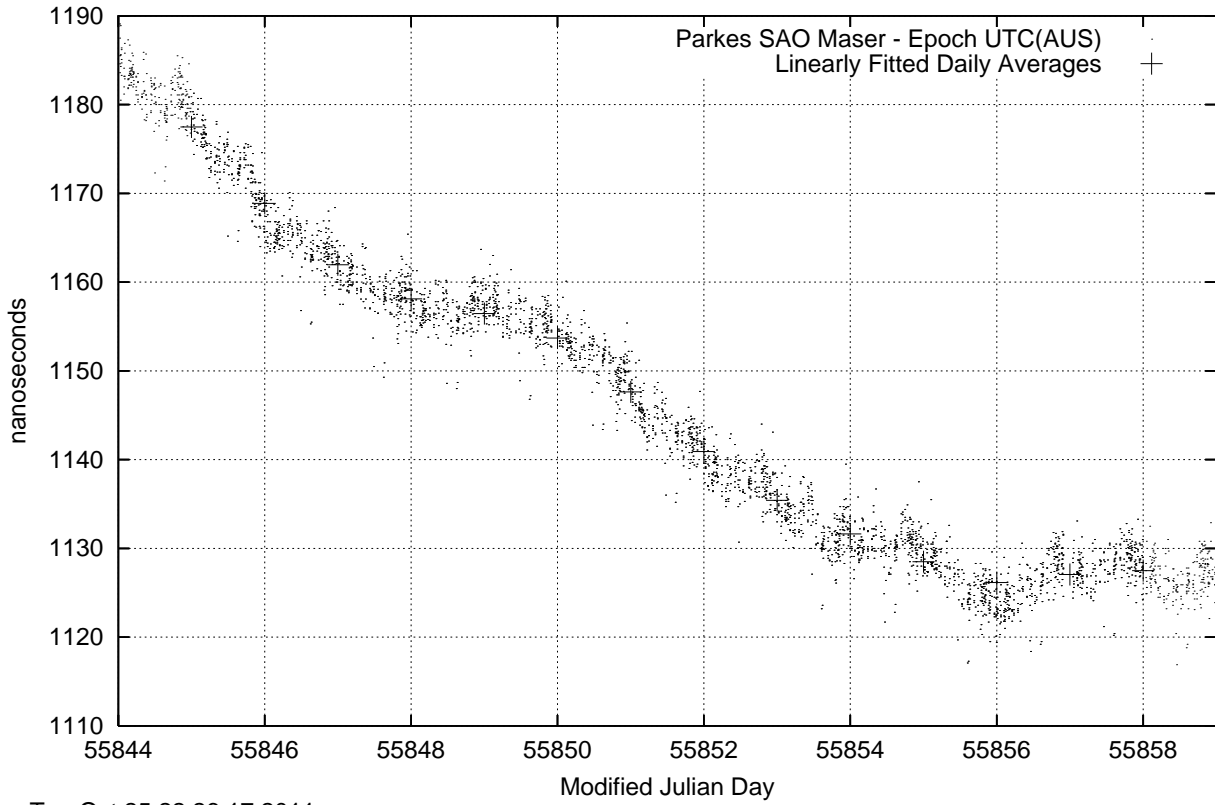

GPS Common-View Time-Transfer between ATNF Parkes and NMI Sydney

Tue Oct 25 22:26:17 2011

GPS Common-View Frequency Transfer between ATNF Parkes and NMI Sydney

Tue Oct 25 22:26:17 2011