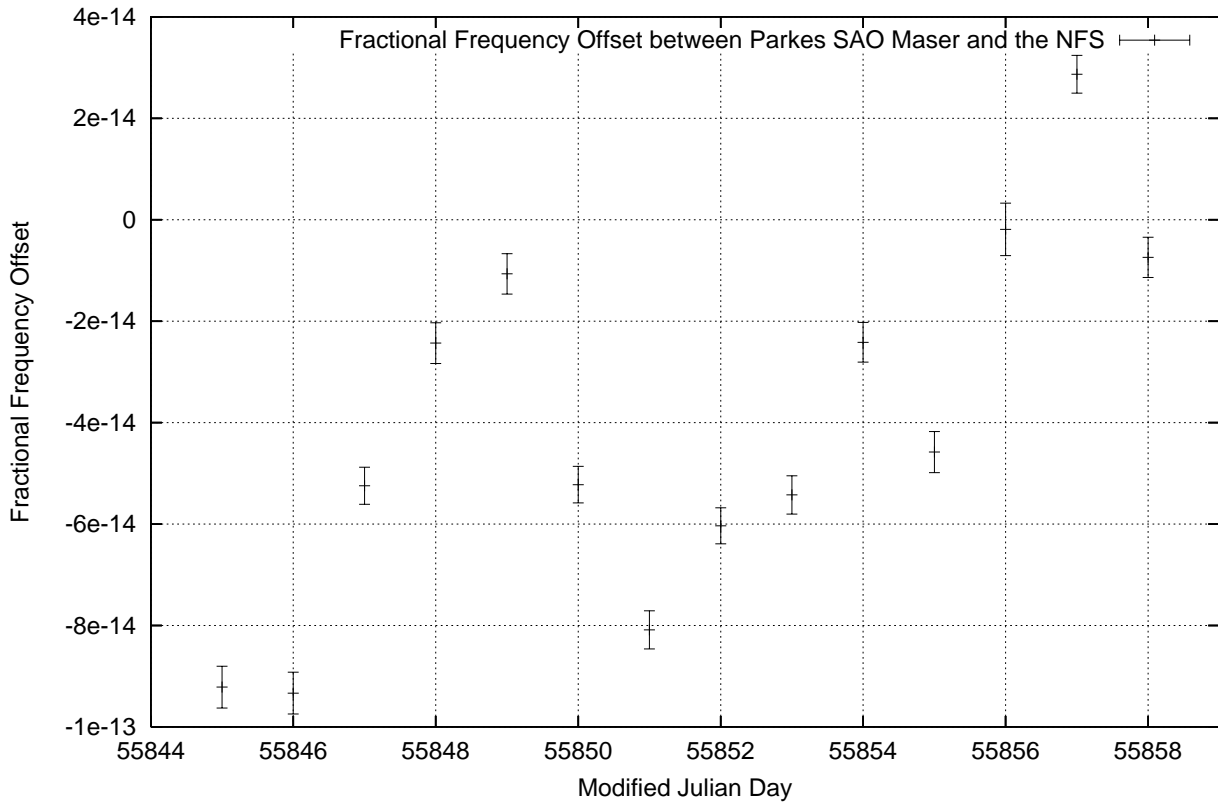

GPS Common-View Time-Transfer between ATNF Parkes and NMI Sydney

Tue Oct 25 22:26:17 2011

GPS Common-View Frequency Transfer between ATNF Parkes and NMI Sydney

Tue Oct 25 22:26:17 2011