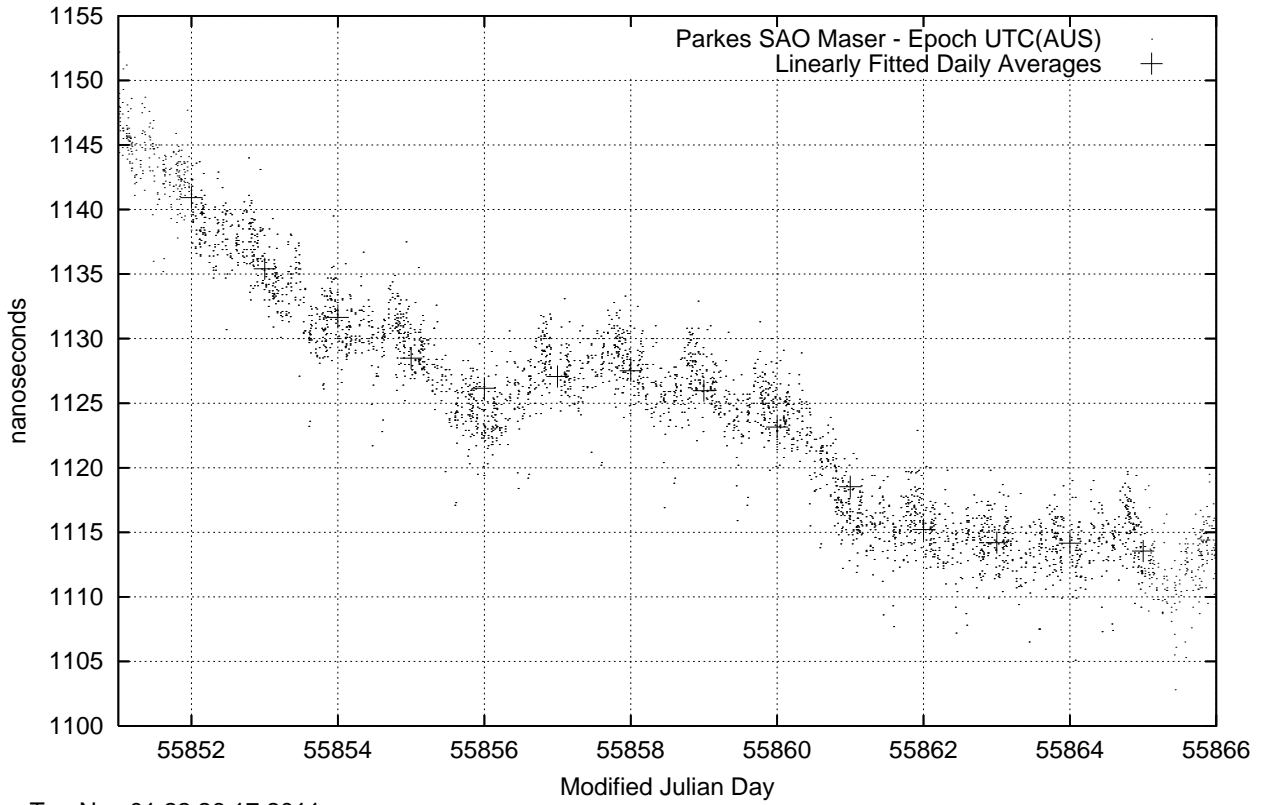

GPS Common-View Time-Transfer between ATNF Parkes and NMI Sydney

Tue Nov 01 22:26:17 2011

GPS Common-View Frequency Transfer between ATNF Parkes and NMI Sydney

Tue Nov 01 22:26:17 2011