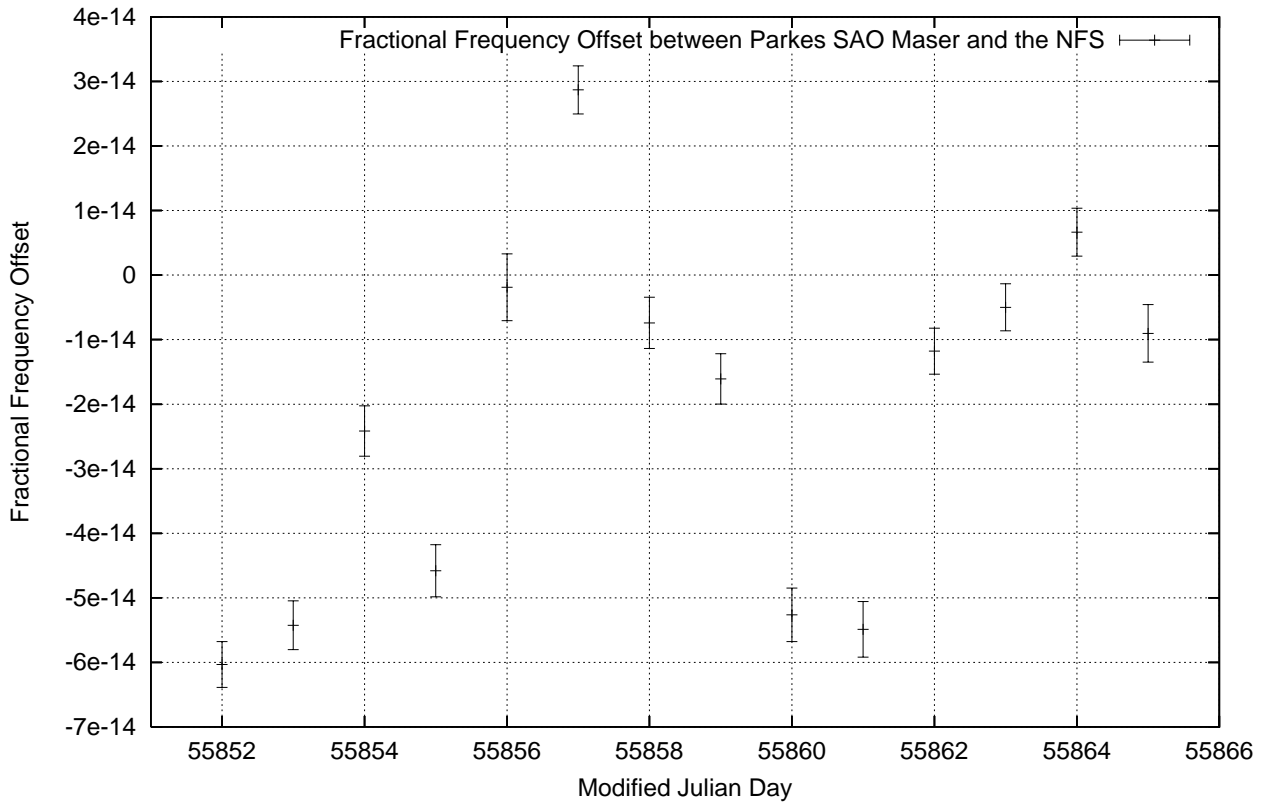

GPS Common-View Time-Transfer between ATNF Parkes and NMI Sydney

Tue Nov 01 22:26:17 2011

GPS Common-View Frequency Transfer between ATNF Parkes and NMI Sydney

Tue Nov 01 22:26:17 2011