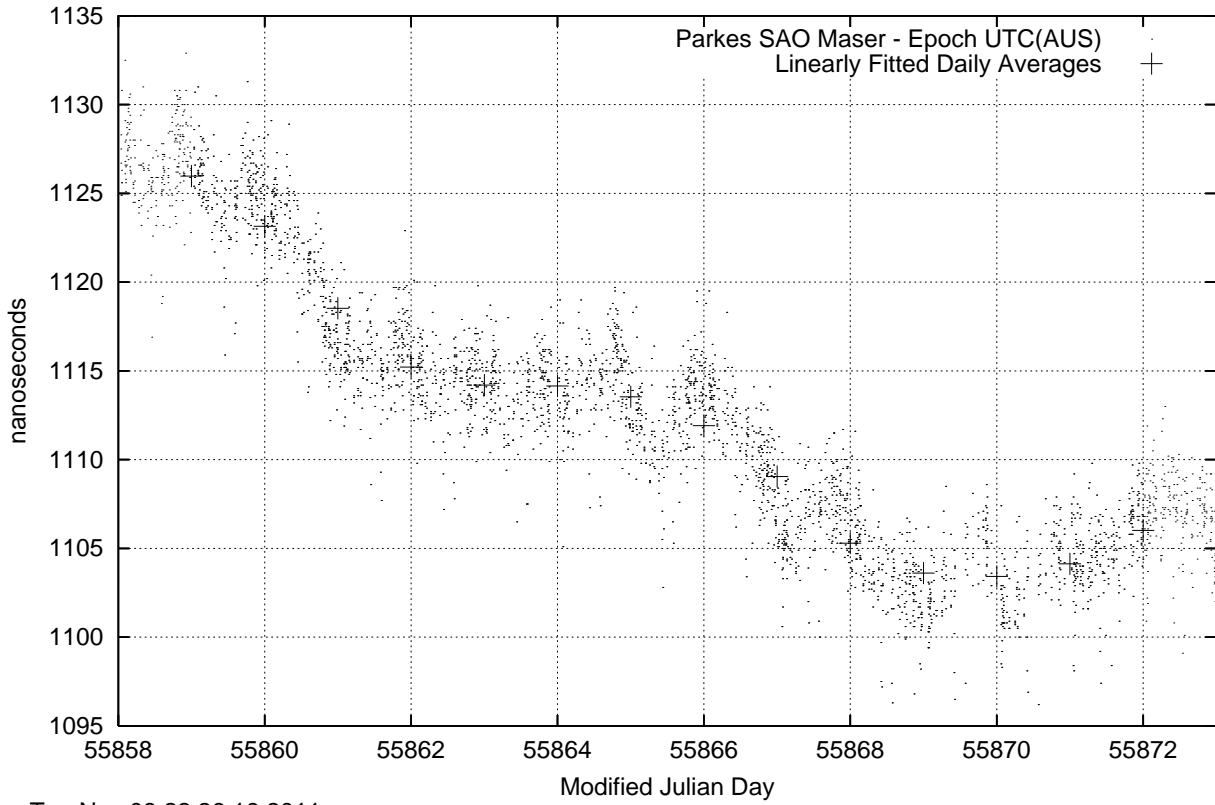

GPS Common-View Time-Transfer between ATNF Parkes and NMI Sydney

Tue Nov 08 22:26:16 2011

GPS Common-View Frequency Transfer between ATNF Parkes and NMI Sydney

Tue Nov 08 22:26:16 2011