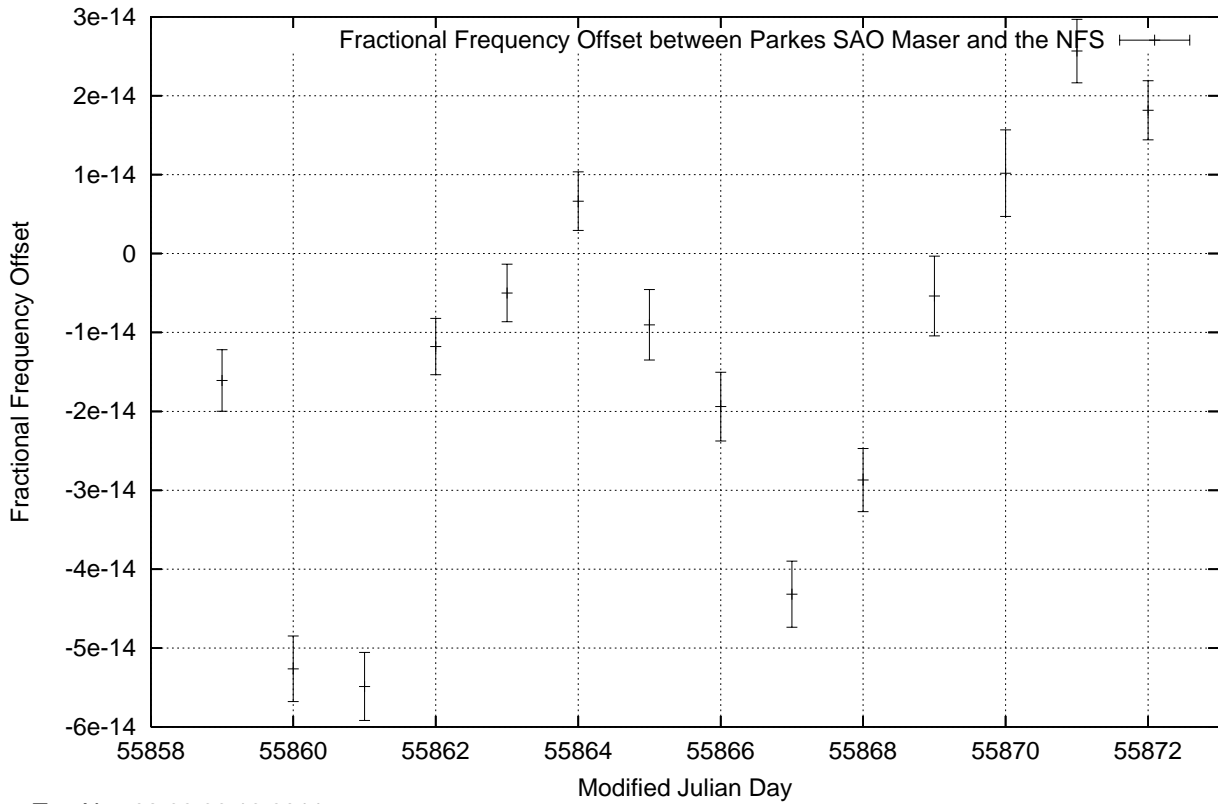

GPS Common-View Time-Transfer between ATNF Parkes and NMI Sydney

Tue Nov 08 22:26:16 2011

GPS Common-View Frequency Transfer between ATNF Parkes and NMI Sydney

Tue Nov 08 22:26:16 2011