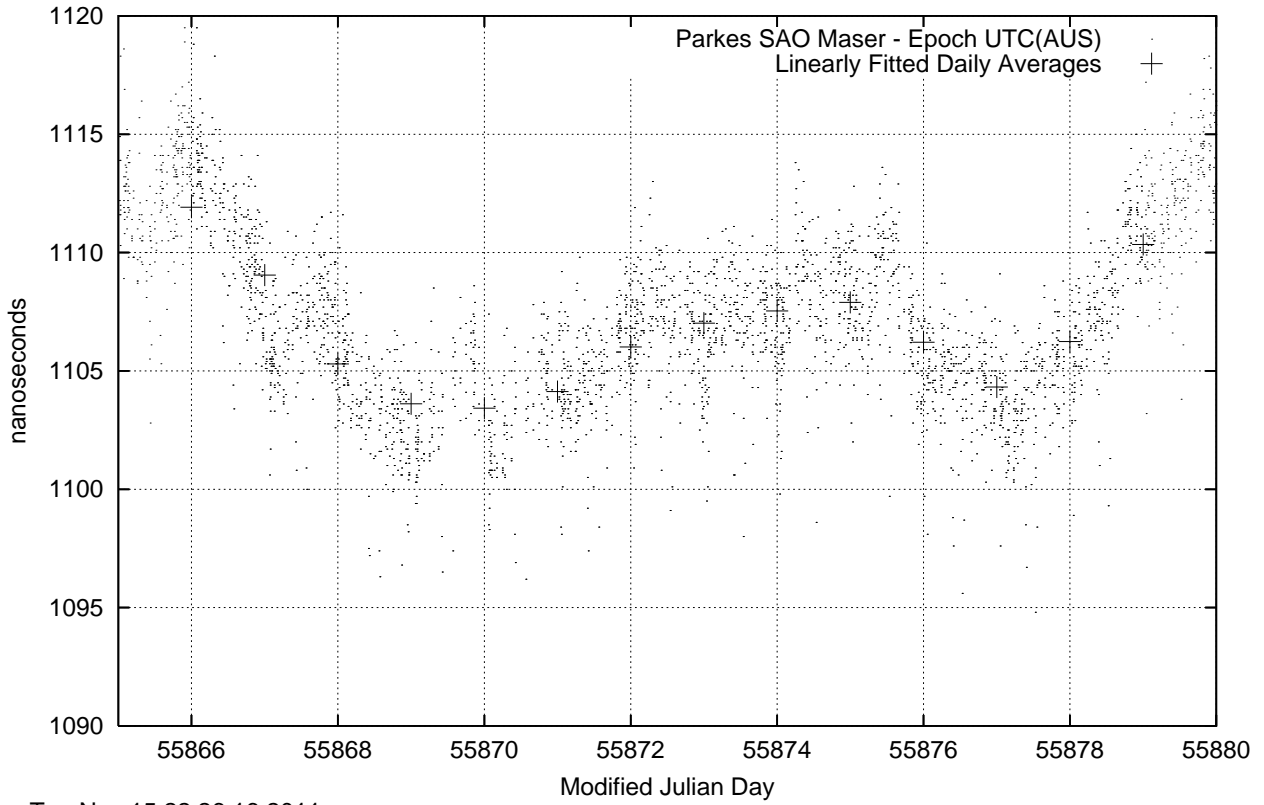

GPS Common-View Time-Transfer between ATNF Parkes and NMI Sydney

GPS Common-View Frequency Transfer between ATNF Parkes and NMI Sydney