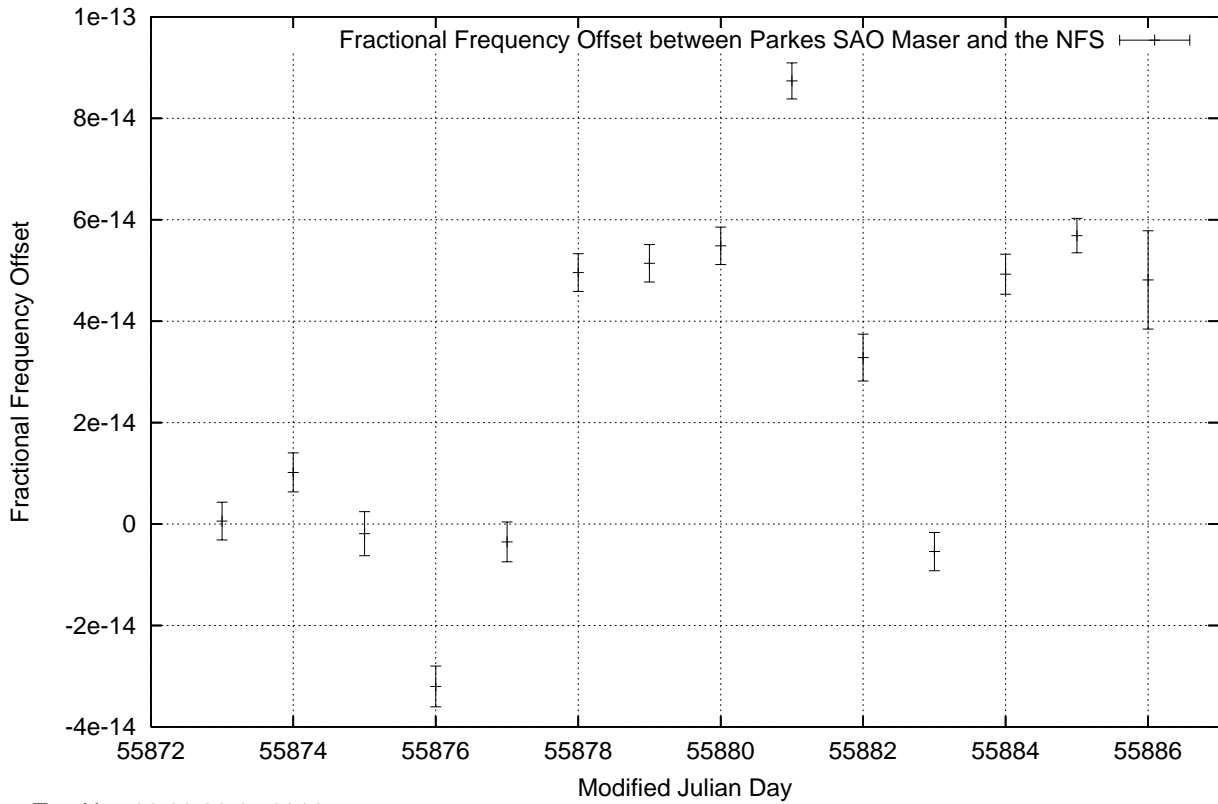

GPS Common-View Time-Transfer between ATNF Parkes and NMI Sydney

Tue Nov 22 22:26:15 2011

GPS Common-View Frequency Transfer between ATNF Parkes and NMI Sydney

Tue Nov 22 22:26:15 2011