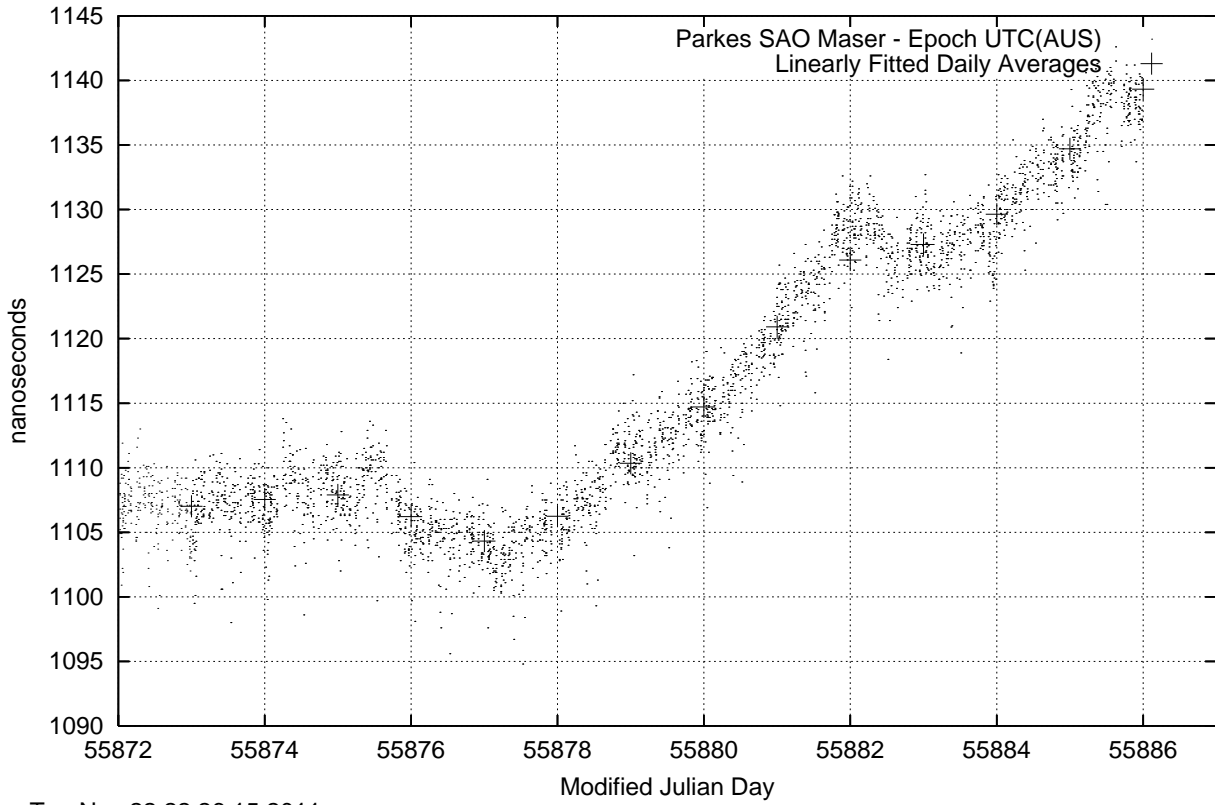

GPS Common-View Time-Transfer between ATNF Parkes and NMI Sydney

Tue Nov 22 22:26:15 2011

GPS Common-View Frequency Transfer between ATNF Parkes and NMI Sydney

Tue Nov 22 22:26:15 2011