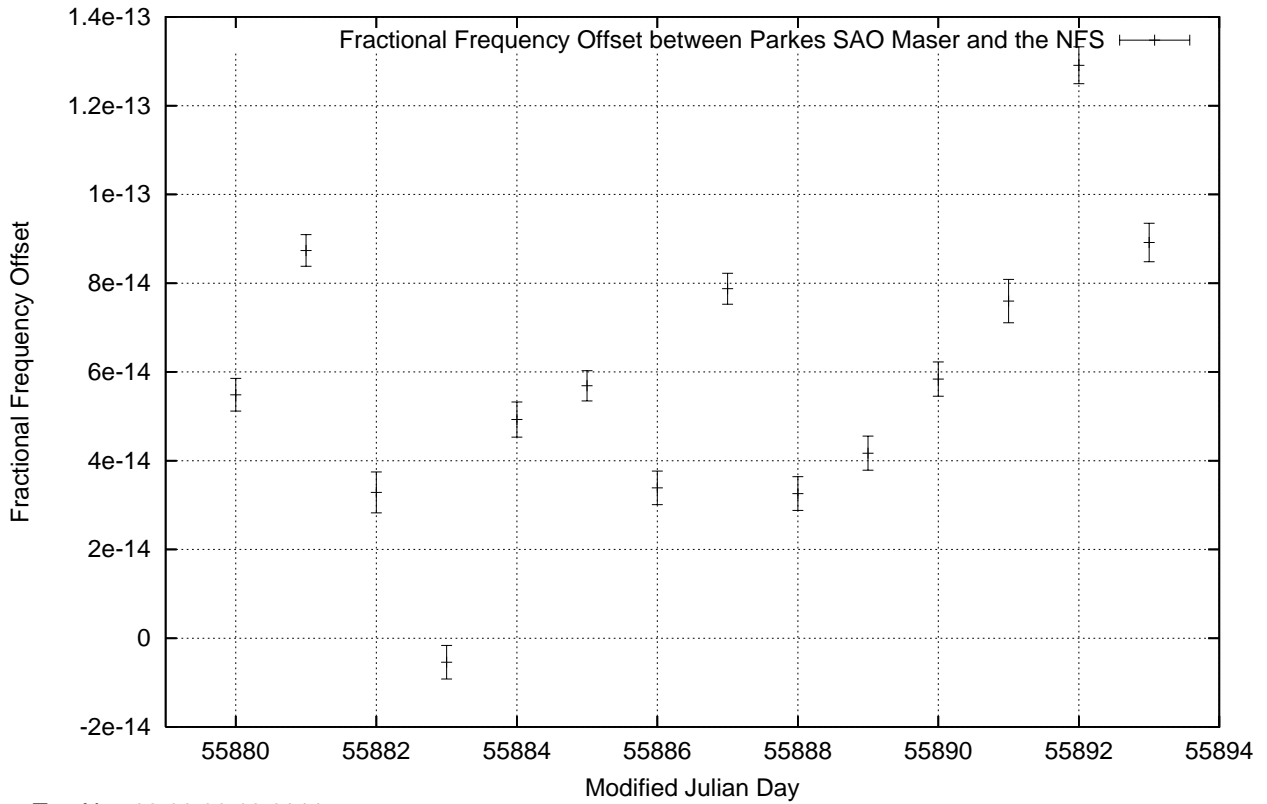

GPS Common-View Time-Transfer between ATNF Parkes and NMI Sydney

Tue Nov 29 22:26:16 2011

GPS Common-View Frequency Transfer between ATNF Parkes and NMI Sydney

Tue Nov 29 22:26:16 2011