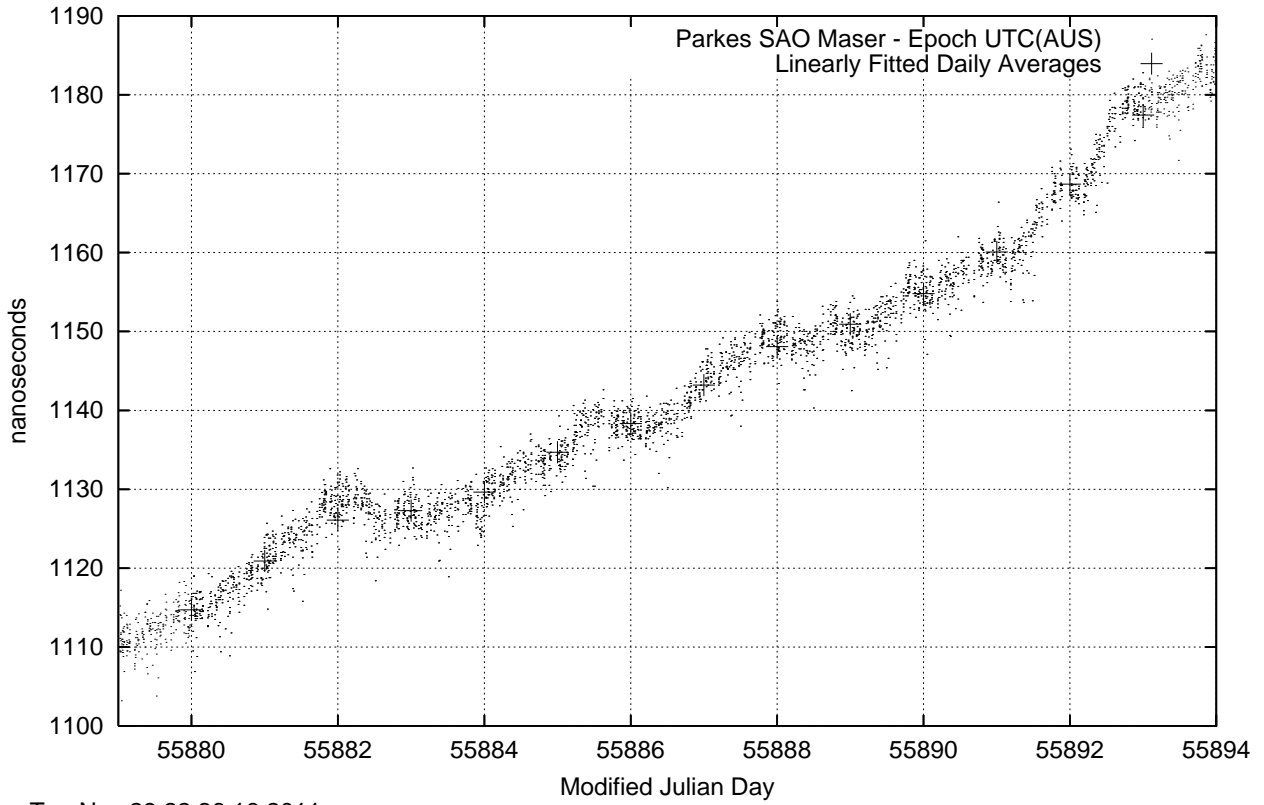

GPS Common-View Time-Transfer between ATNF Parkes and NMI Sydney

Tue Nov 29 22:26:16 2011

GPS Common-View Frequency Transfer between ATNF Parkes and NMI Sydney

Tue Nov 29 22:26:16 2011