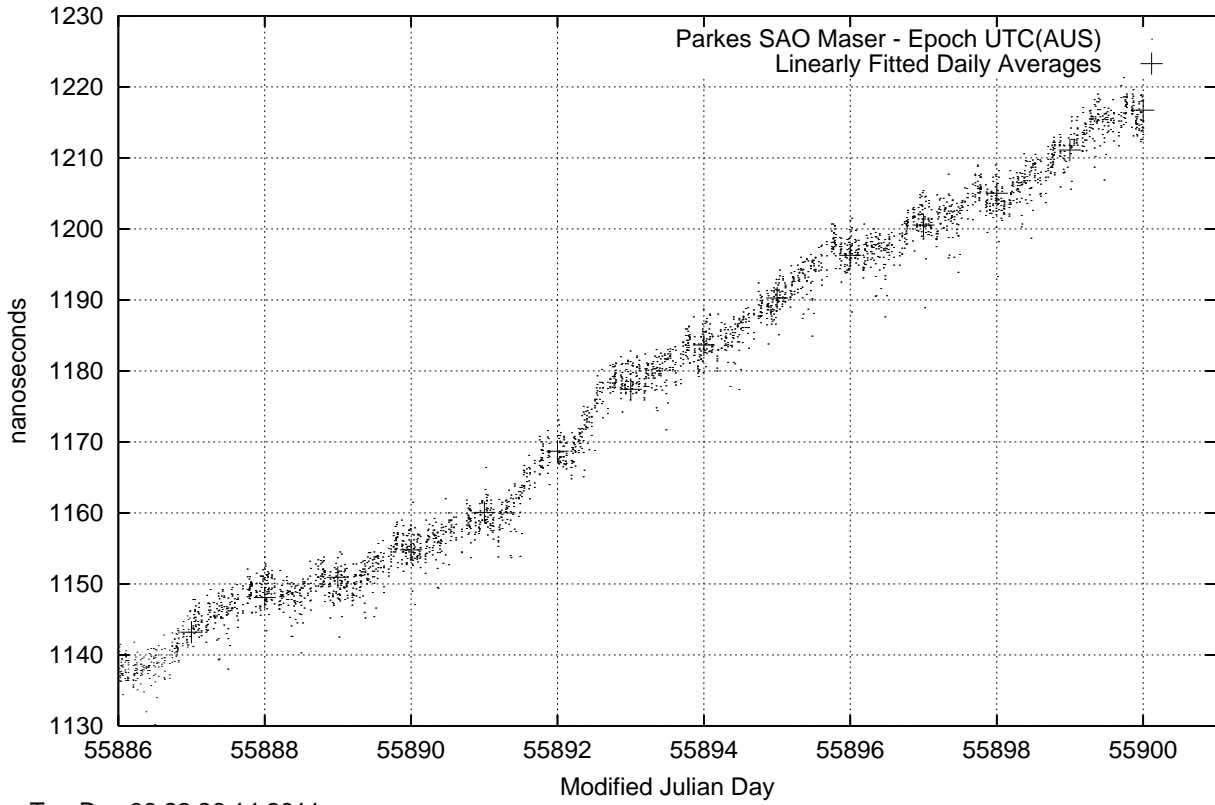

GPS Common-View Time-Transfer between ATNF Parkes and NMI Sydney

Tue Dec 06 22:26:14 2011

GPS Common-View Frequency Transfer between ATNF Parkes and NMI Sydney

Tue Dec 06 22:26:14 2011