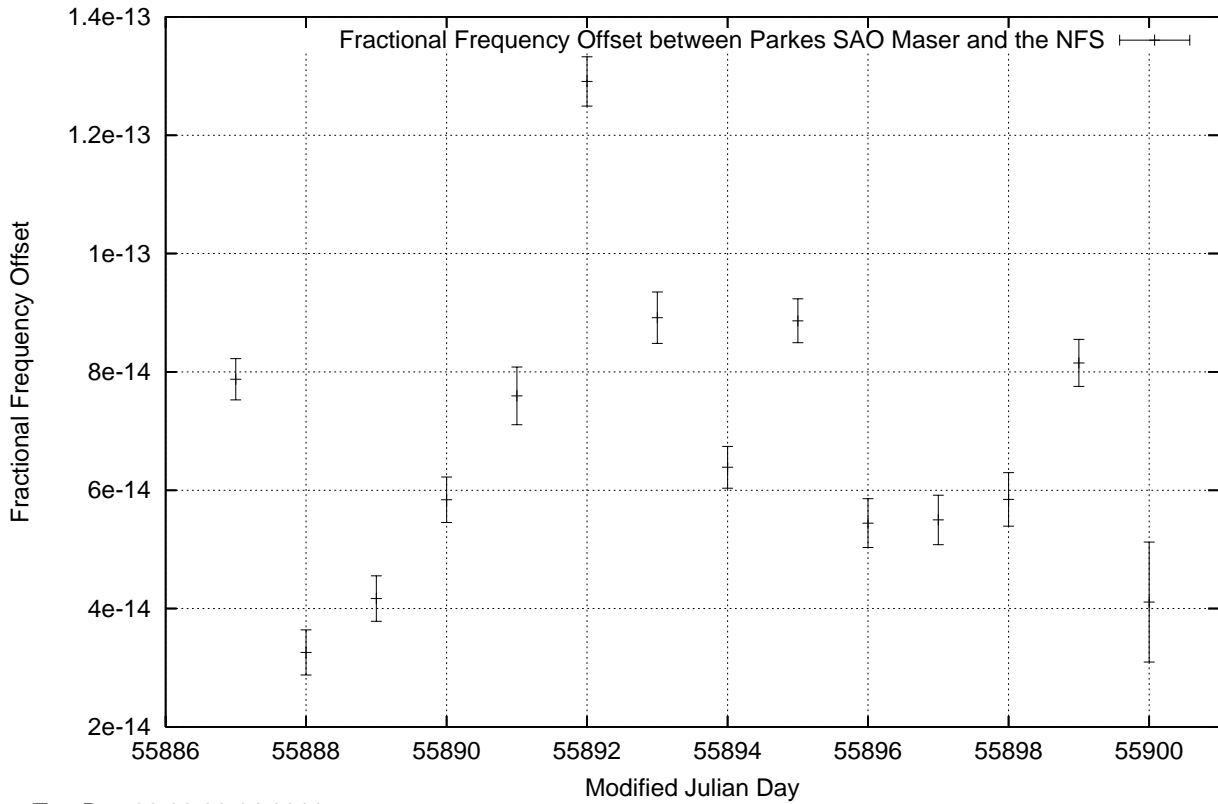

GPS Common-View Time-Transfer between ATNF Parkes and NMI Sydney

Tue Dec 06 22:26:14 2011

GPS Common-View Frequency Transfer between ATNF Parkes and NMI Sydney

Tue Dec 06 22:26:14 2011