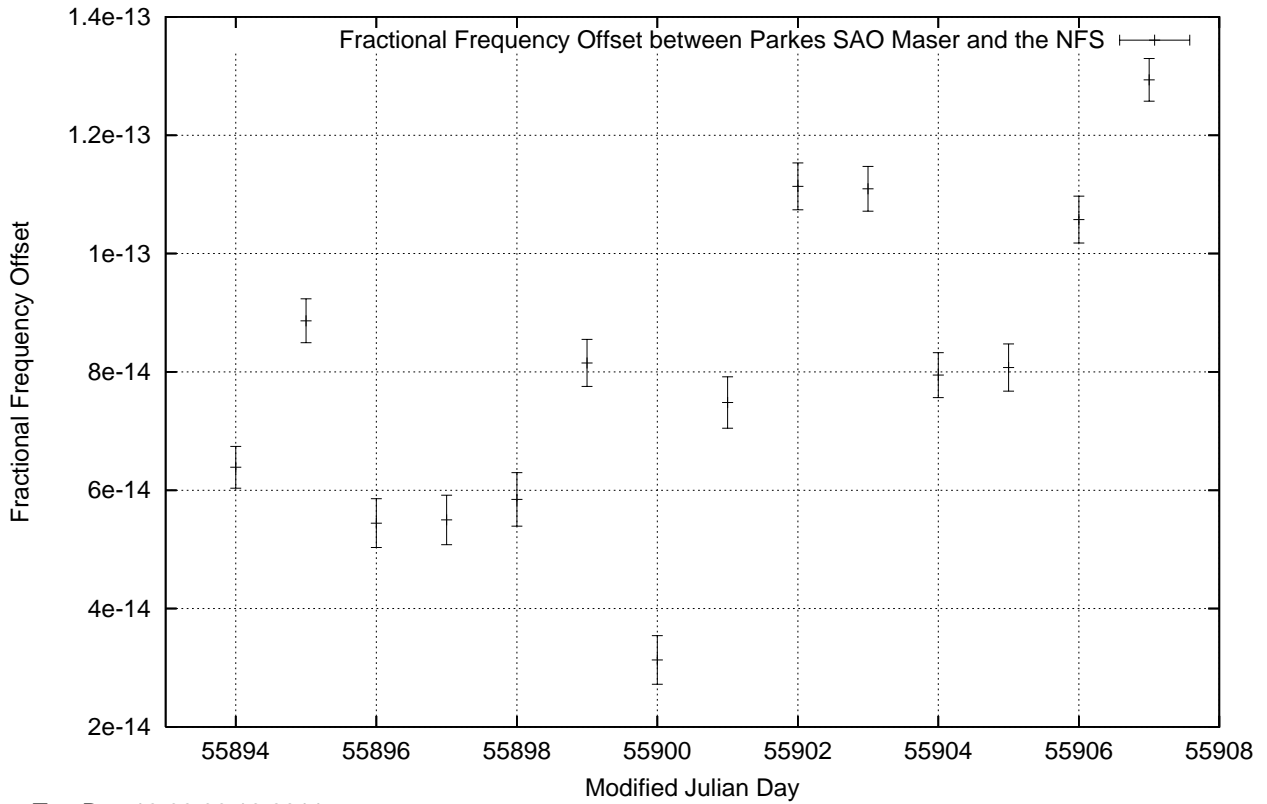

GPS Common-View Time-Transfer between ATNF Parkes and NMI Sydney

Tue Dec 13 22:26:15 2011

GPS Common-View Frequency Transfer between ATNF Parkes and NMI Sydney

Tue Dec 13 22:26:16 2011