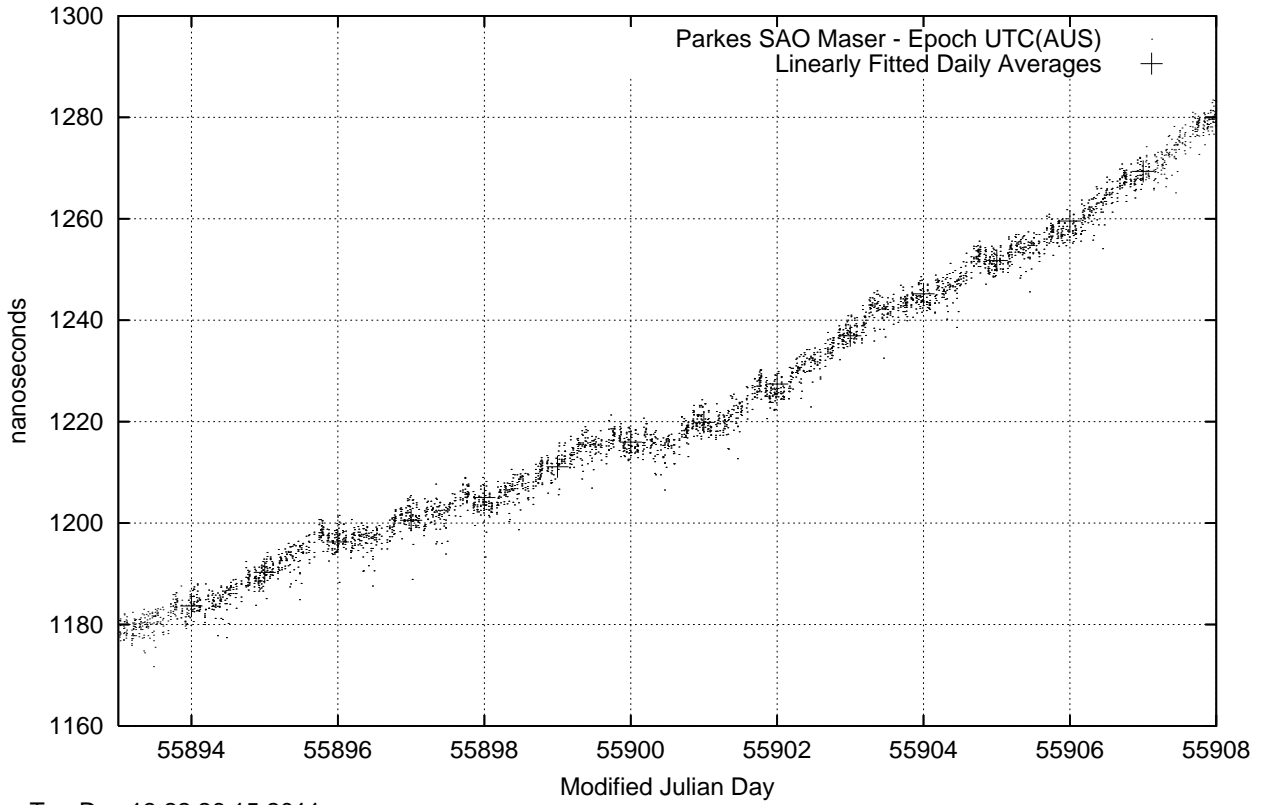

GPS Common-View Time-Transfer between ATNF Parkes and NMI Sydney

Tue Dec 13 22:26:15 2011

GPS Common-View Frequency Transfer between ATNF Parkes and NMI Sydney

Tue Dec 13 22:26:16 2011