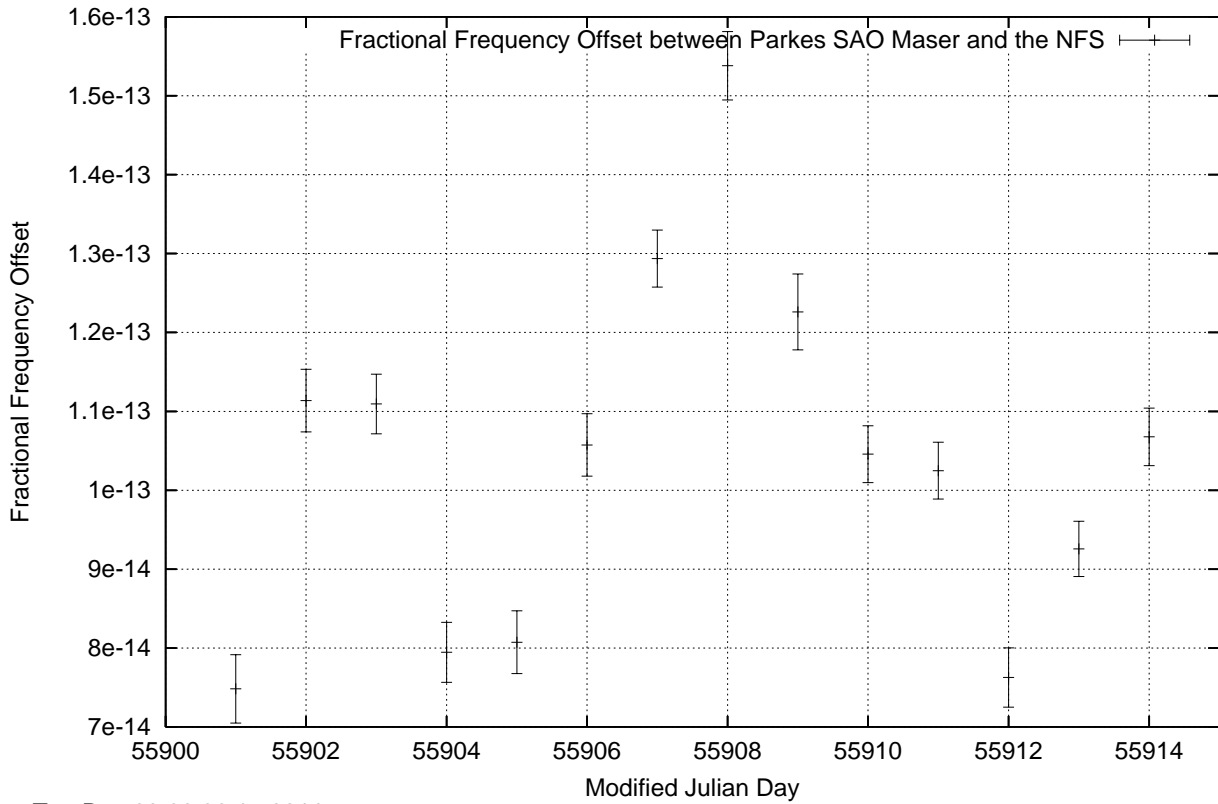

GPS Common-View Time-Transfer between ATNF Parkes and NMI Sydney

Tue Dec 20 22:26:15 2011

GPS Common-View Frequency Transfer between ATNF Parkes and NMI Sydney

Tue Dec 20 22:26:15 2011