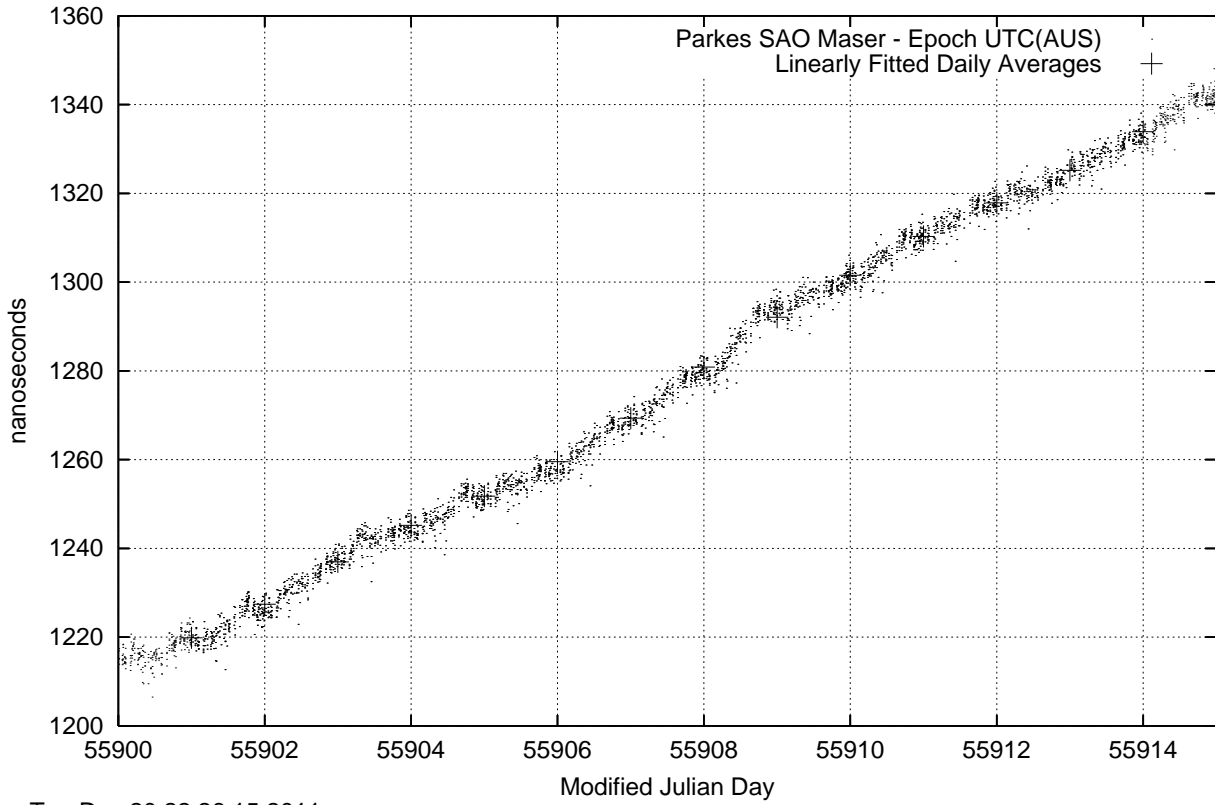

GPS Common-View Time-Transfer between ATNF Parkes and NMI Sydney

Tue Dec 20 22:26:15 2011

GPS Common-View Frequency Transfer between ATNF Parkes and NMI Sydney

Tue Dec 20 22:26:15 2011