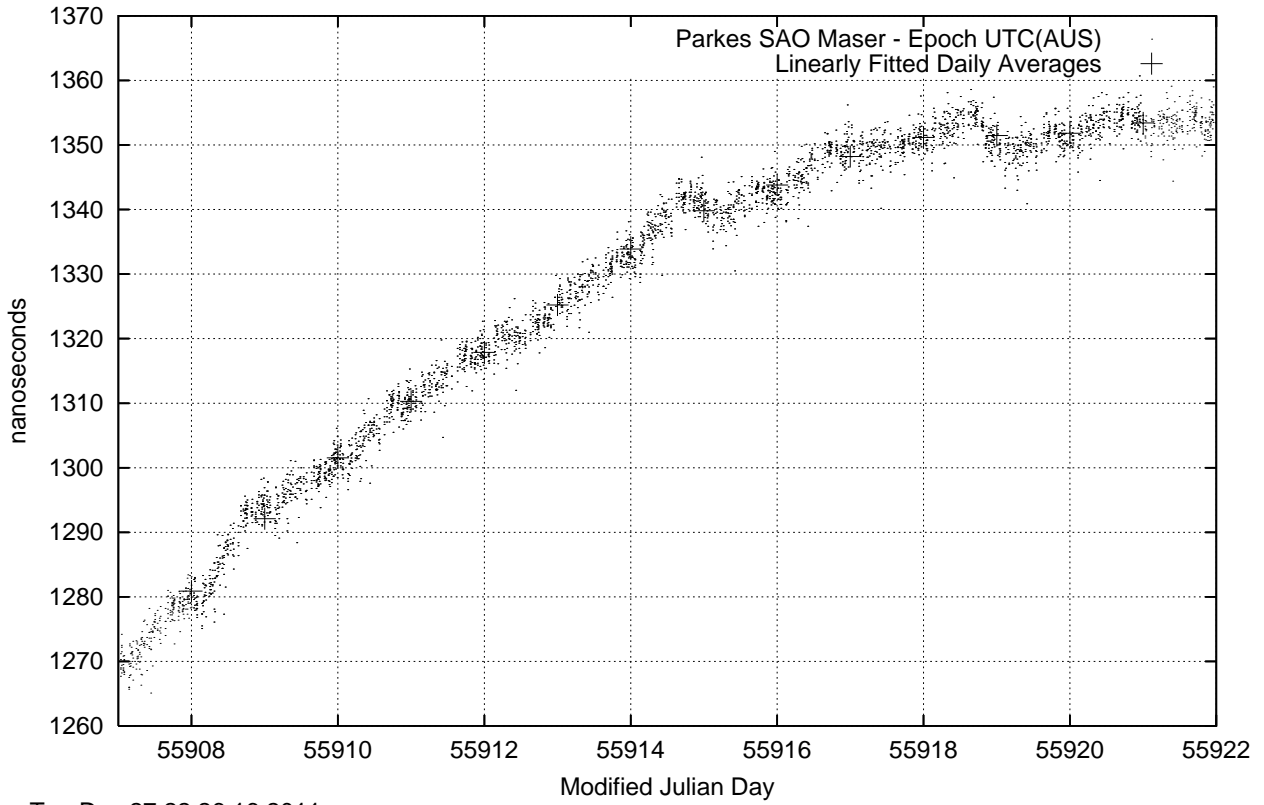

GPS Common-View Time-Transfer between ATNF Parkes and NMI Sydney

Tue Dec 27 22:26:16 2011

GPS Common-View Frequency Transfer between ATNF Parkes and NMI Sydney

Tue Dec 27 22:26:16 2011