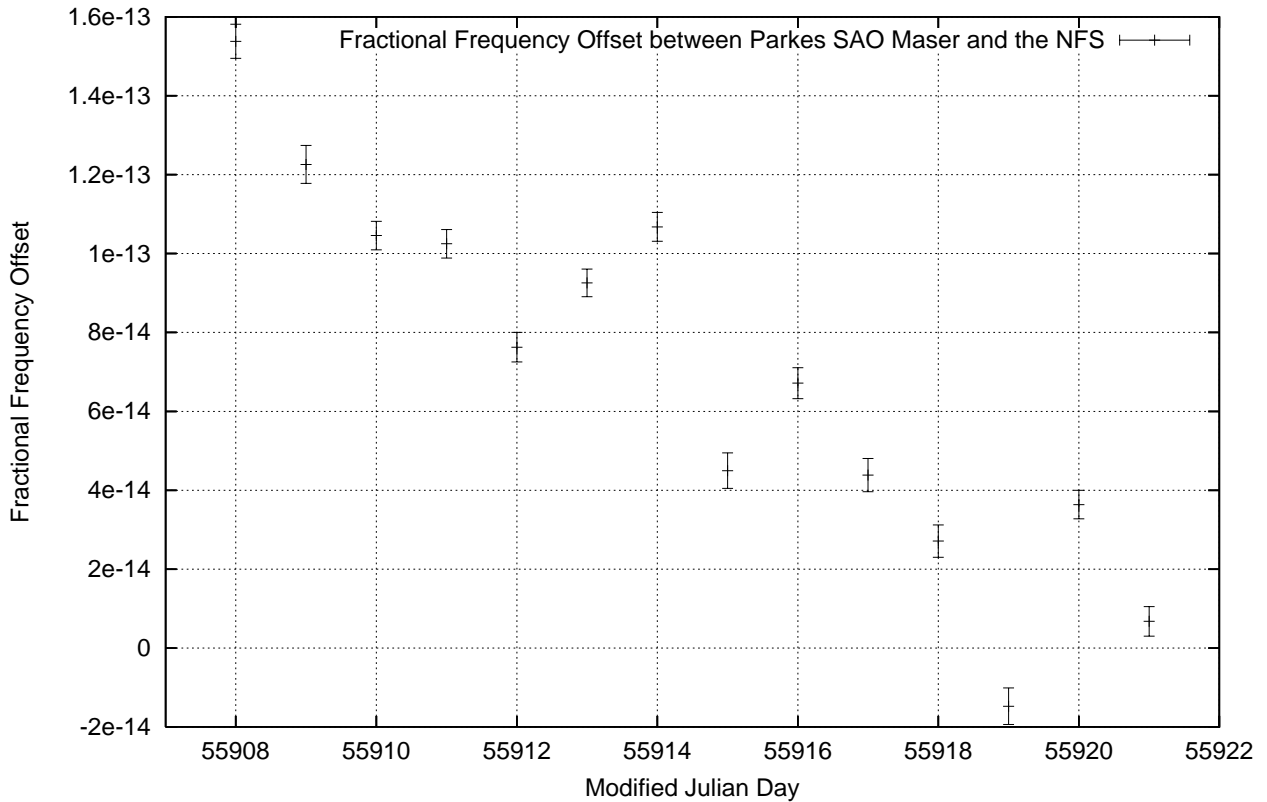

GPS Common-View Time-Transfer between ATNF Parkes and NMI Sydney

Tue Dec 27 22:26:16 2011

GPS Common-View Frequency Transfer between ATNF Parkes and NMI Sydney

Tue Dec 27 22:26:16 2011