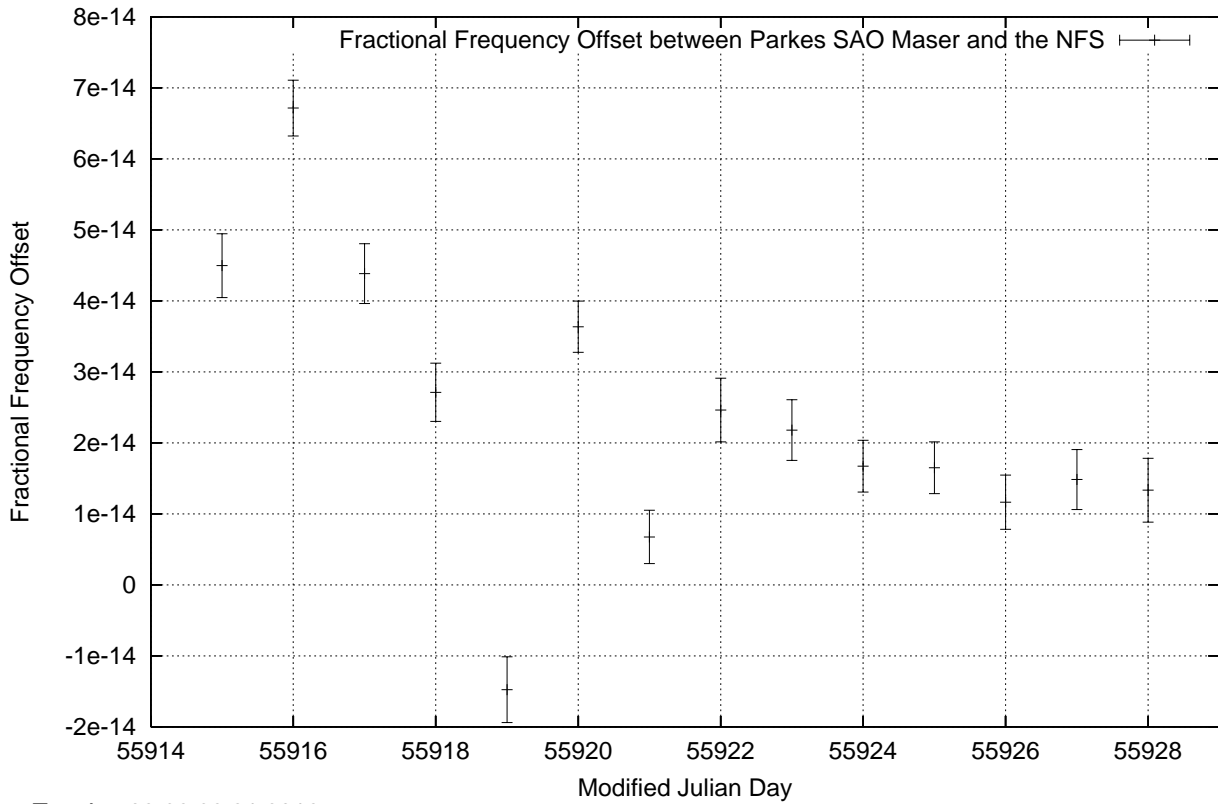

GPS Common-View Time-Transfer between ATNF Parkes and NMI Sydney

Tue Jan 03 22:26:31 2012

GPS Common-View Frequency Transfer between ATNF Parkes and NMI Sydney

Tue Jan 03 22:26:31 2012