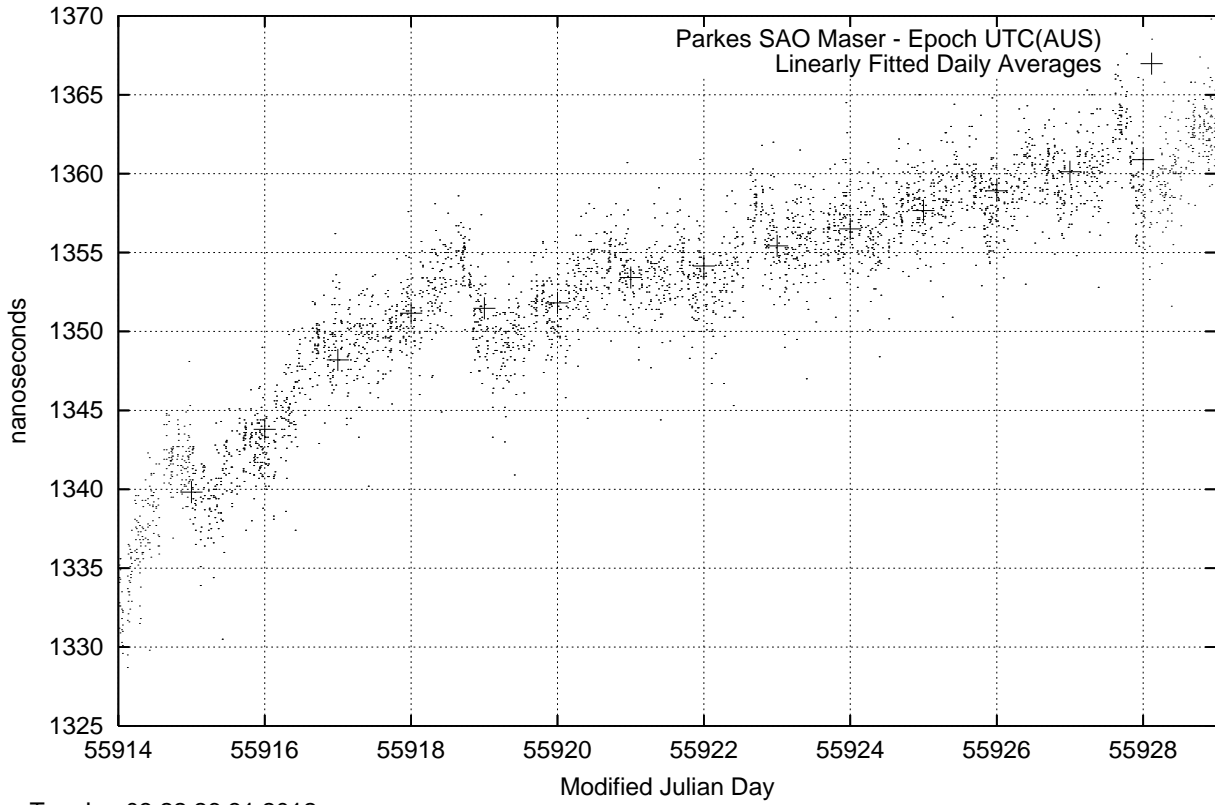

GPS Common-View Time-Transfer between ATNF Parkes and NMI Sydney

Tue Jan 03 22:26:31 2012

GPS Common-View Frequency Transfer between ATNF Parkes and NMI Sydney

Tue Jan 03 22:26:31 2012