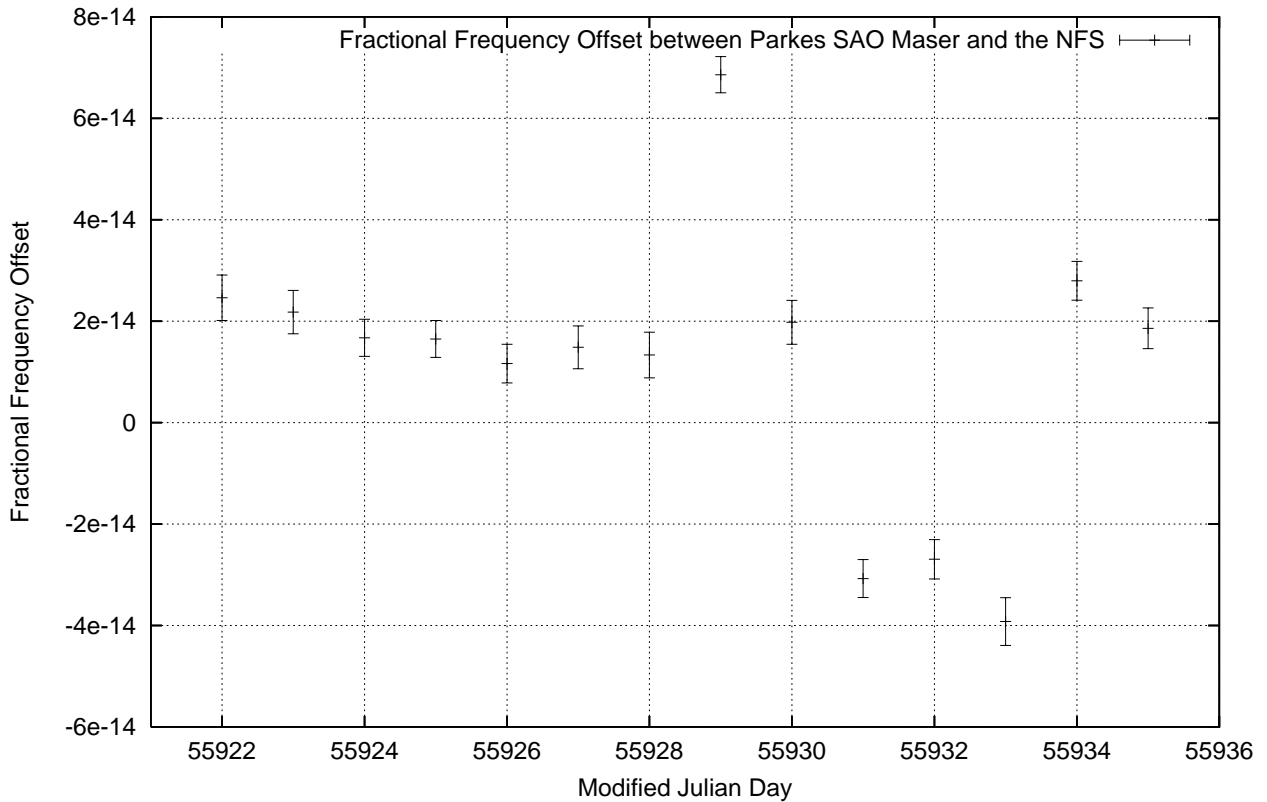

GPS Common-View Time-Transfer between ATNF Parkes and NMI Sydney

Tue Jan 10 22:26:16 2012

GPS Common-View Frequency Transfer between ATNF Parkes and NMI Sydney

Tue Jan 10 22:26:16 2012