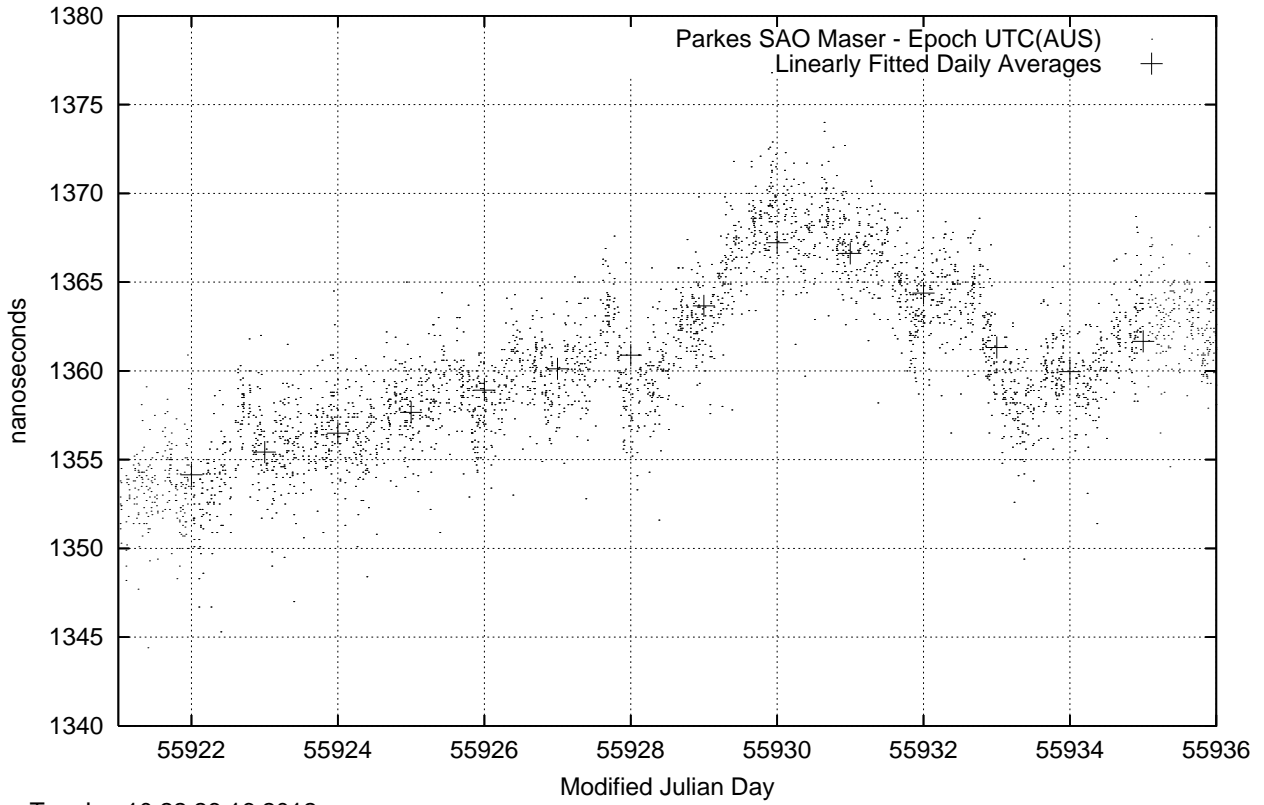

GPS Common-View Time-Transfer between ATNF Parkes and NMI Sydney

Tue Jan 10 22:26:16 2012

GPS Common-View Frequency Transfer between ATNF Parkes and NMI Sydney

Tue Jan 10 22:26:16 2012