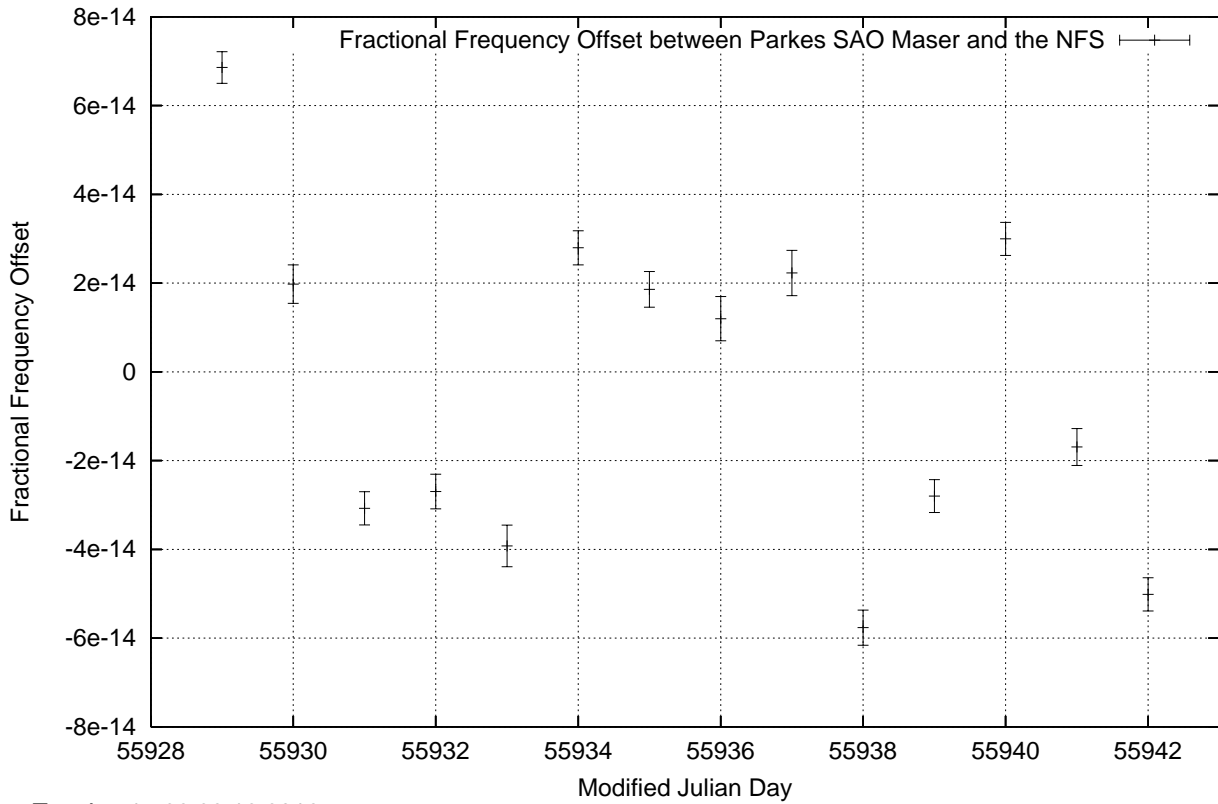

GPS Common-View Time-Transfer between ATNF Parkes and NMI Sydney

Tue Jan 17 22:26:16 2012

GPS Common-View Frequency Transfer between ATNF Parkes and NMI Sydney

Tue Jan 17 22:26:16 2012