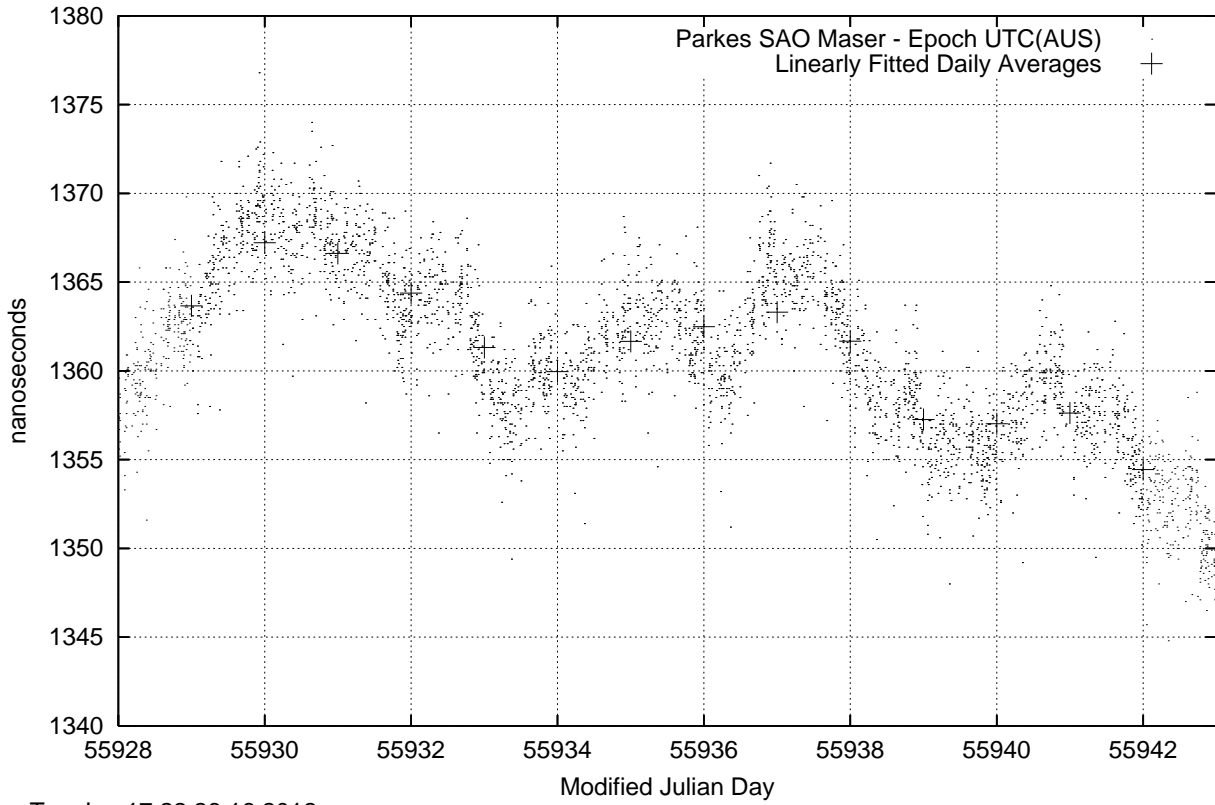

GPS Common-View Time-Transfer between ATNF Parkes and NMI Sydney

Tue Jan 17 22:26:16 2012

GPS Common-View Frequency Transfer between ATNF Parkes and NMI Sydney

Tue Jan 17 22:26:16 2012