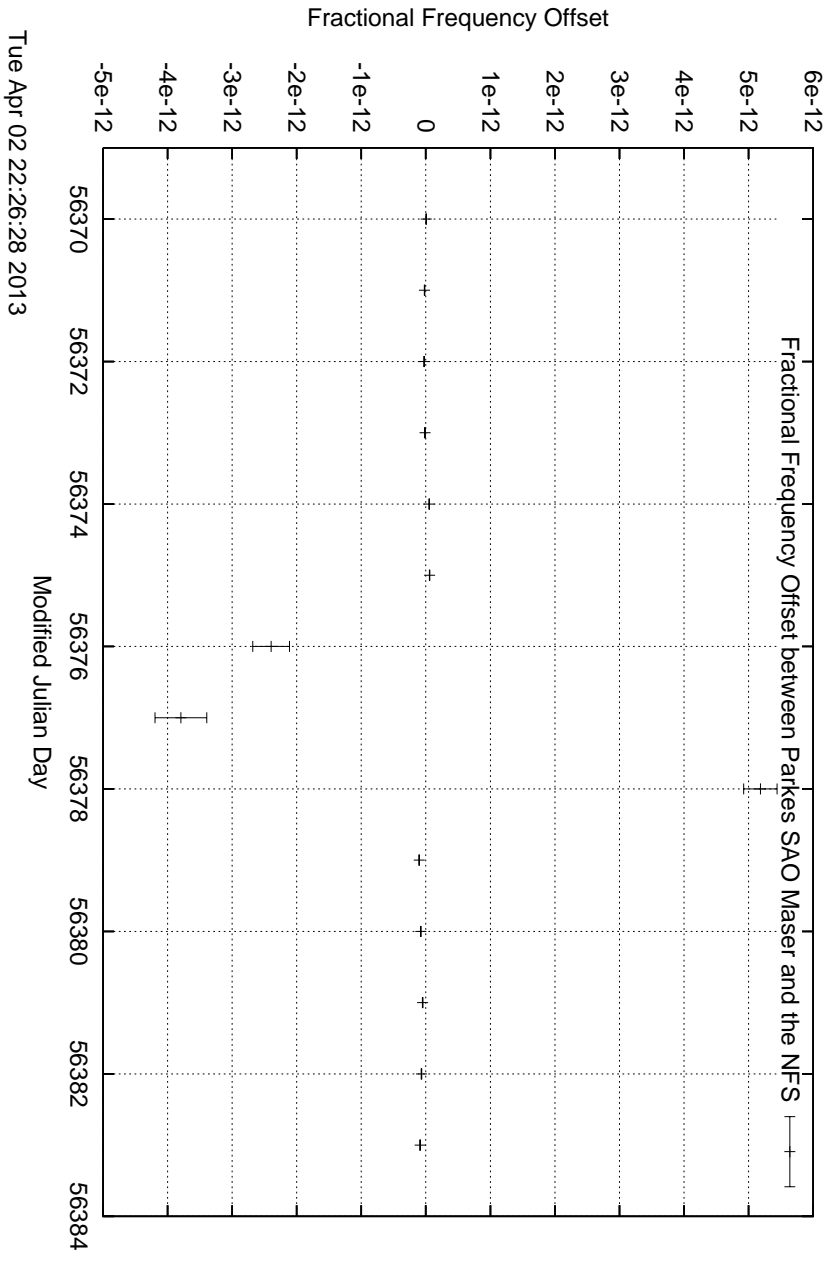

GPS Common-View Time-Transfer between ATNF Parkes and NMI Sydney

GPS Common-View Frequency Transfer between ATNF Parkes and NMI Sydney

Tue Apr 02 22:26:28 2013

Modified Julian Day