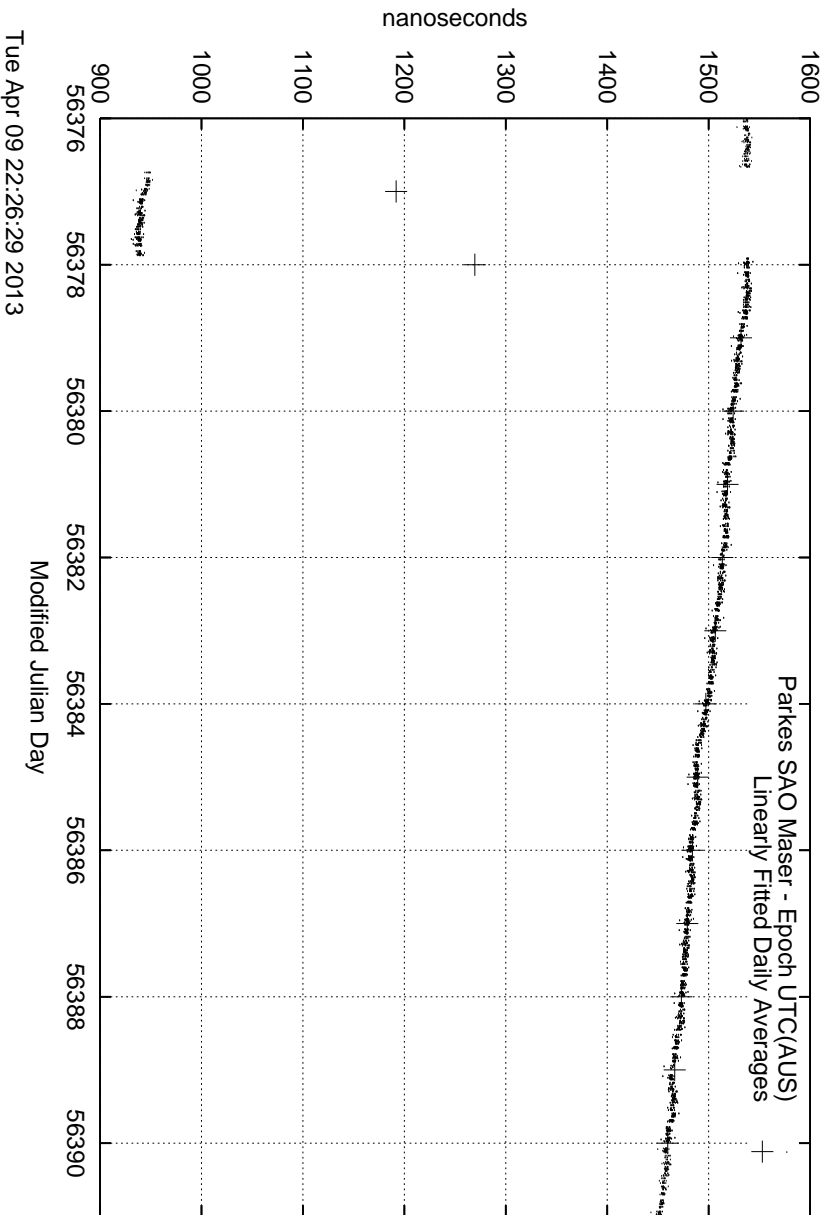

GPS Common-View Time-Transfer between ATNF Parkes and NMI Sydney

GPS Common-View Frequency Transfer between ATNF Parkes and NMI Sydney