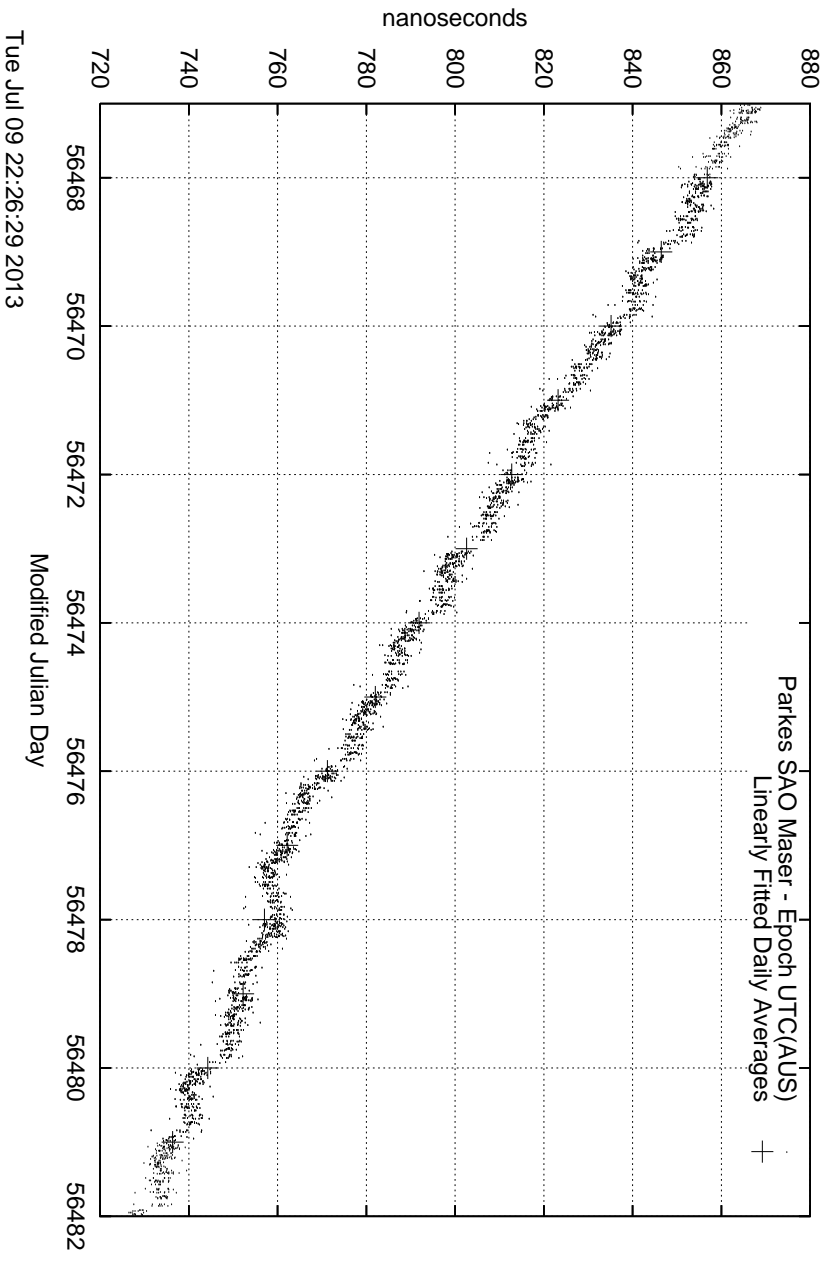

GPS Common-View Time-Transfer between ATNF Parkes and NMI Sydney

GPS Common-View Frequency Transfer between ATNF Parkes and NMI Sydney

Tue Jul 09 22:26:29 2013

Modified Julian Day