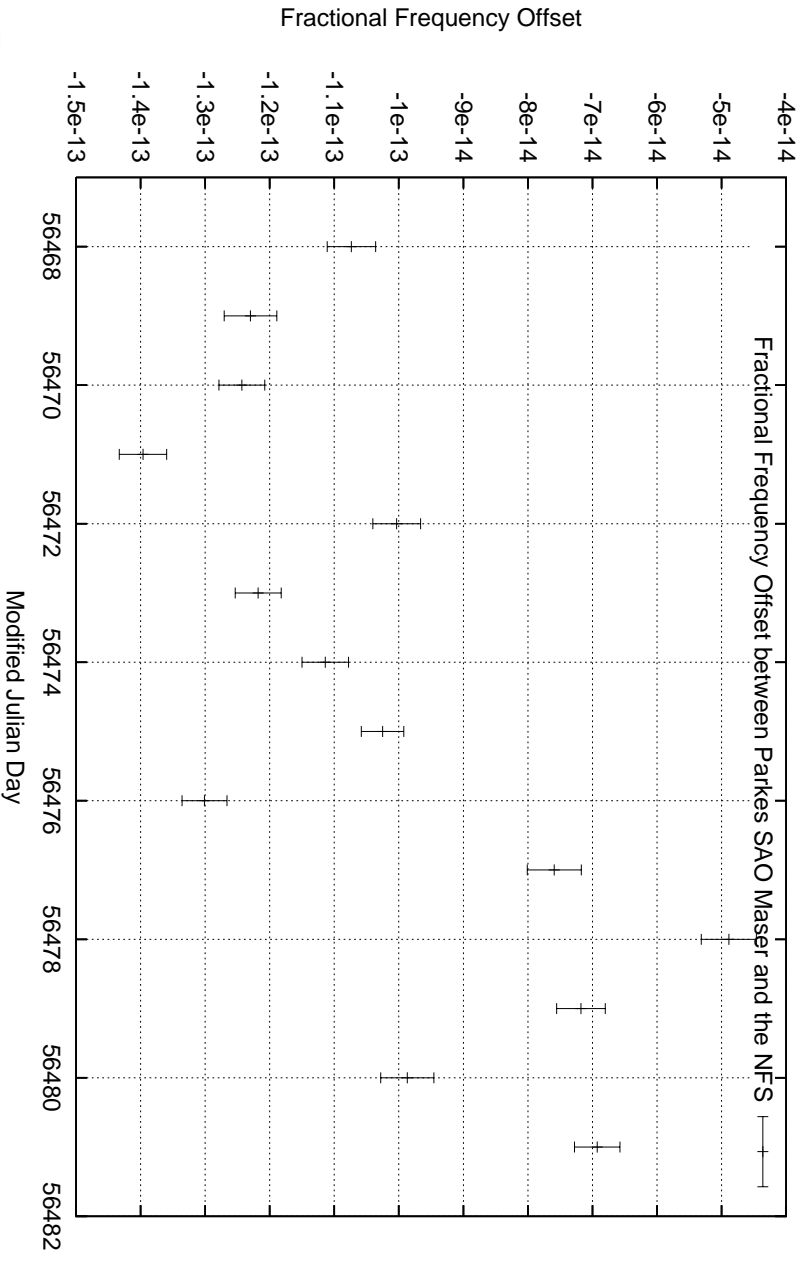

GPS Common-View Time-Transfer between ATNF Parkes and NMI Sydney

GPS Common-View Frequency Transfer between ATNF Parkes and NMI Sydney

Tue Jul 09 22:26:29 2013

Modified Julian Day