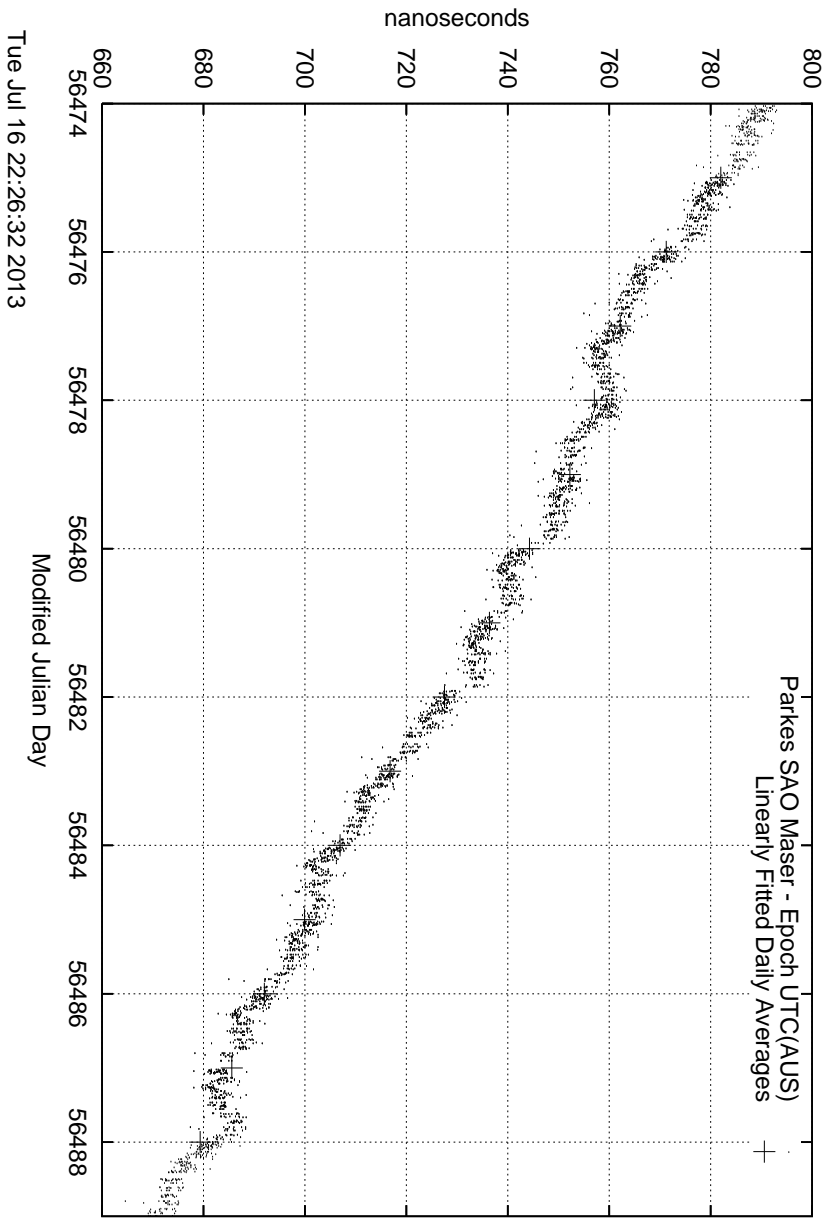

GPS Common-View Time-Transfer between ATNF Parkes and NMI Sydney

GPS Common-View Frequency Transfer between ATNF Parkes and NMI Sydney