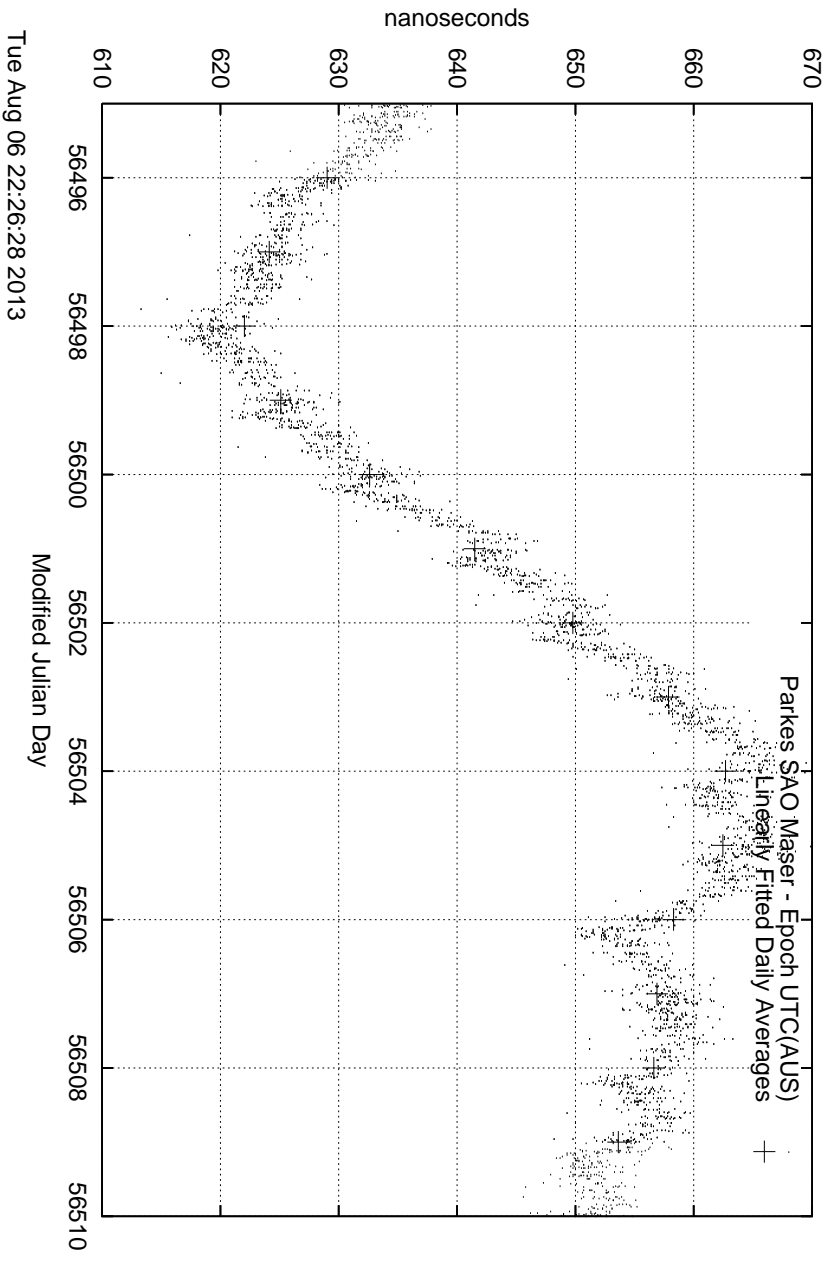

GPS Common-View Time-Transfer between ATNF Parkes and NMI Sydney

GPS Common-View Frequency Transfer between ATNF Parkes and NMI Sydney