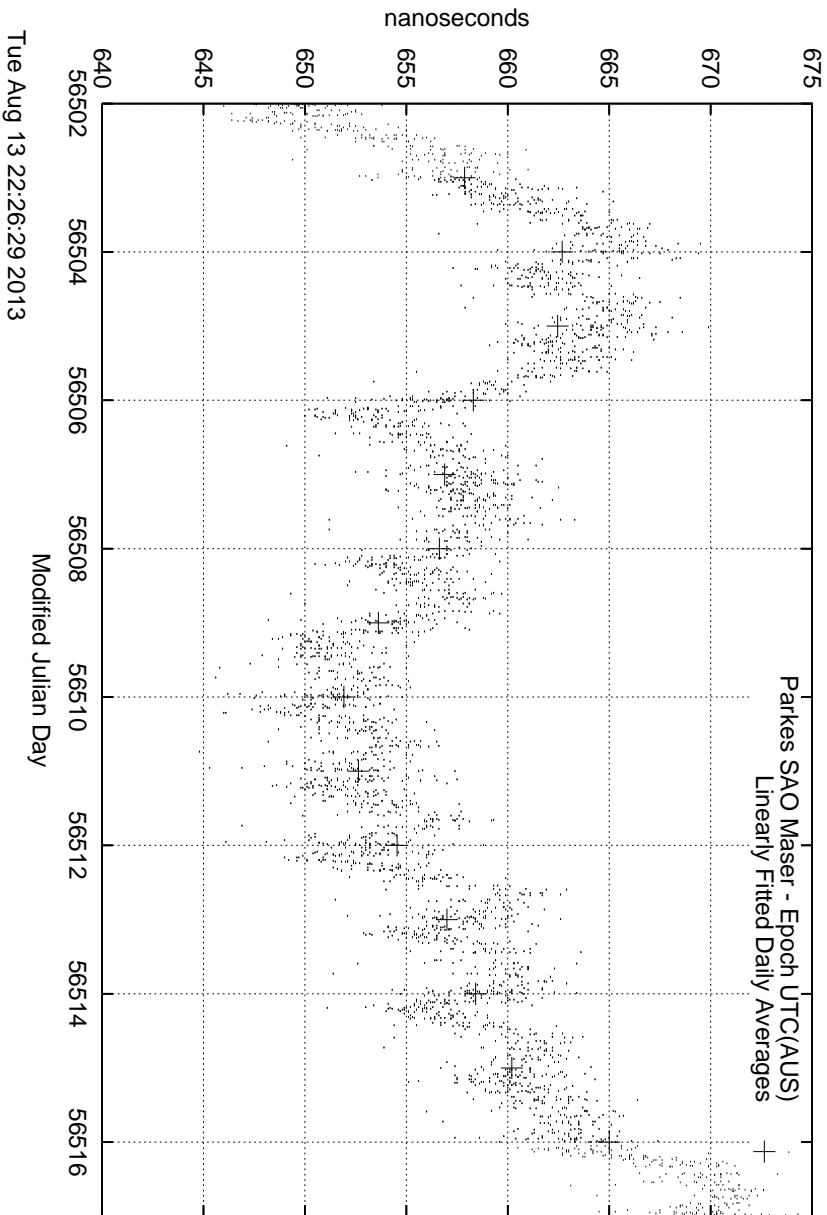

GPS Common-View Time-Transfer between ATNF Parkes and NMI Sydney

GPS Common-View Frequency Transfer between ATNF Parkes and NMI Sydney