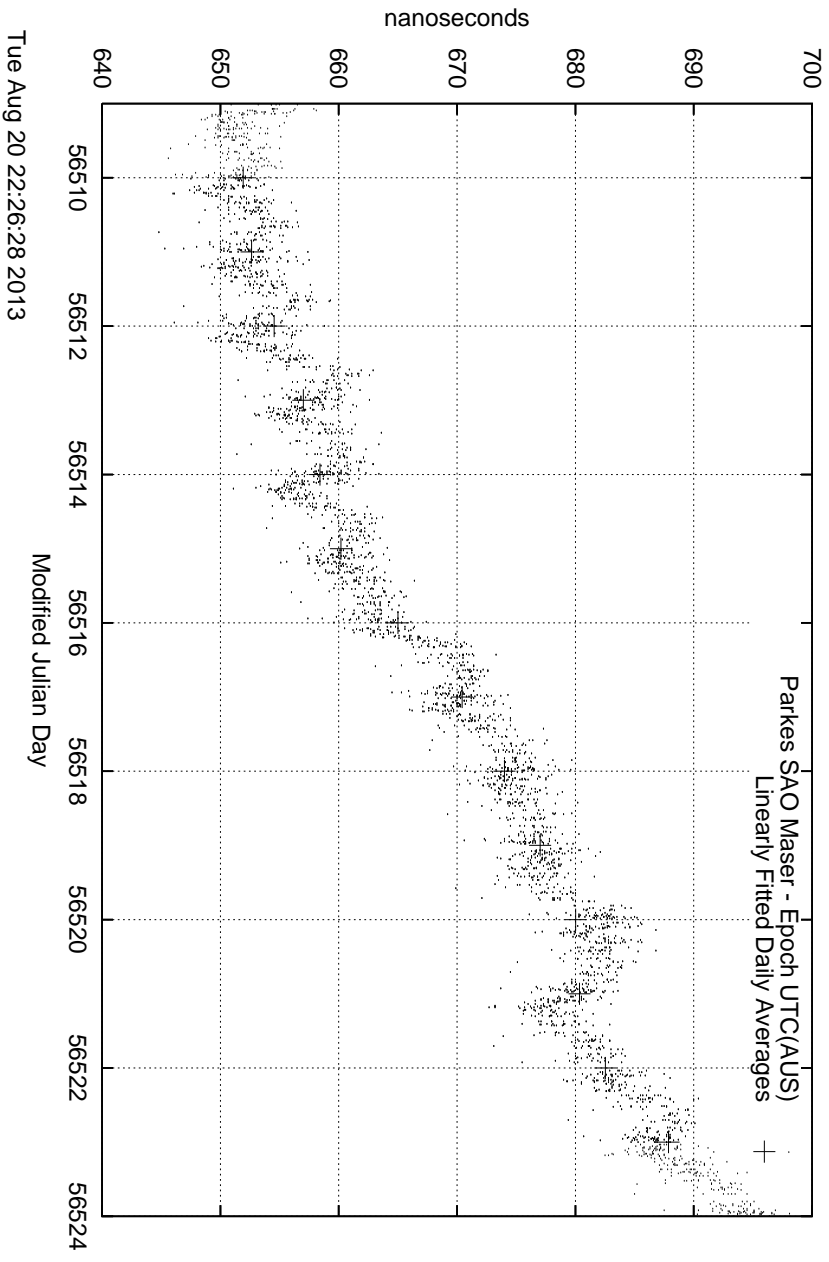

GPS Common-View Time-Transfer between ATNF Parkes and NMI Sydney

GPS Common-View Frequency Transfer between ATNF Parkes and NMI Sydney