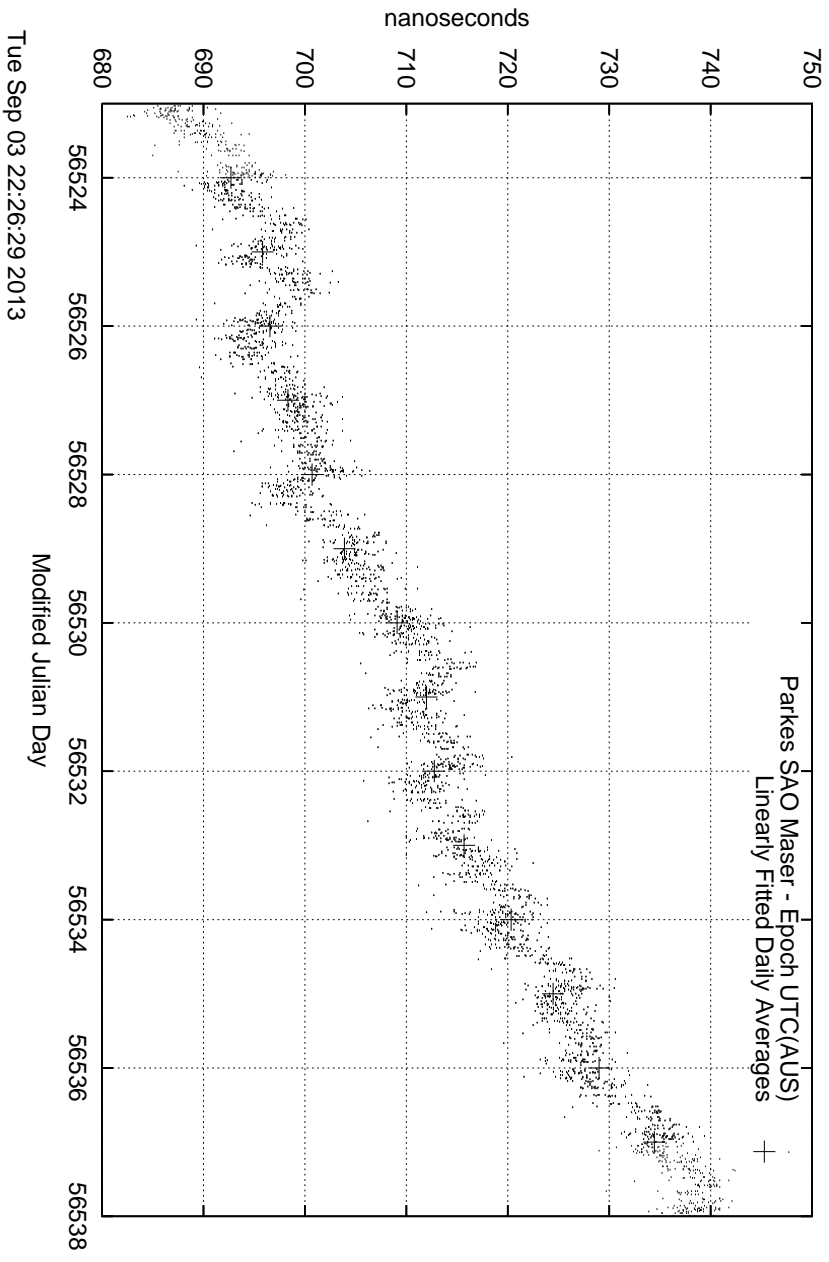

GPS Common-View Time-Transfer between ATNF Parkes and NMI Sydney

GPS Common-View Frequency Transfer between ATNF Parkes and NMI Sydney