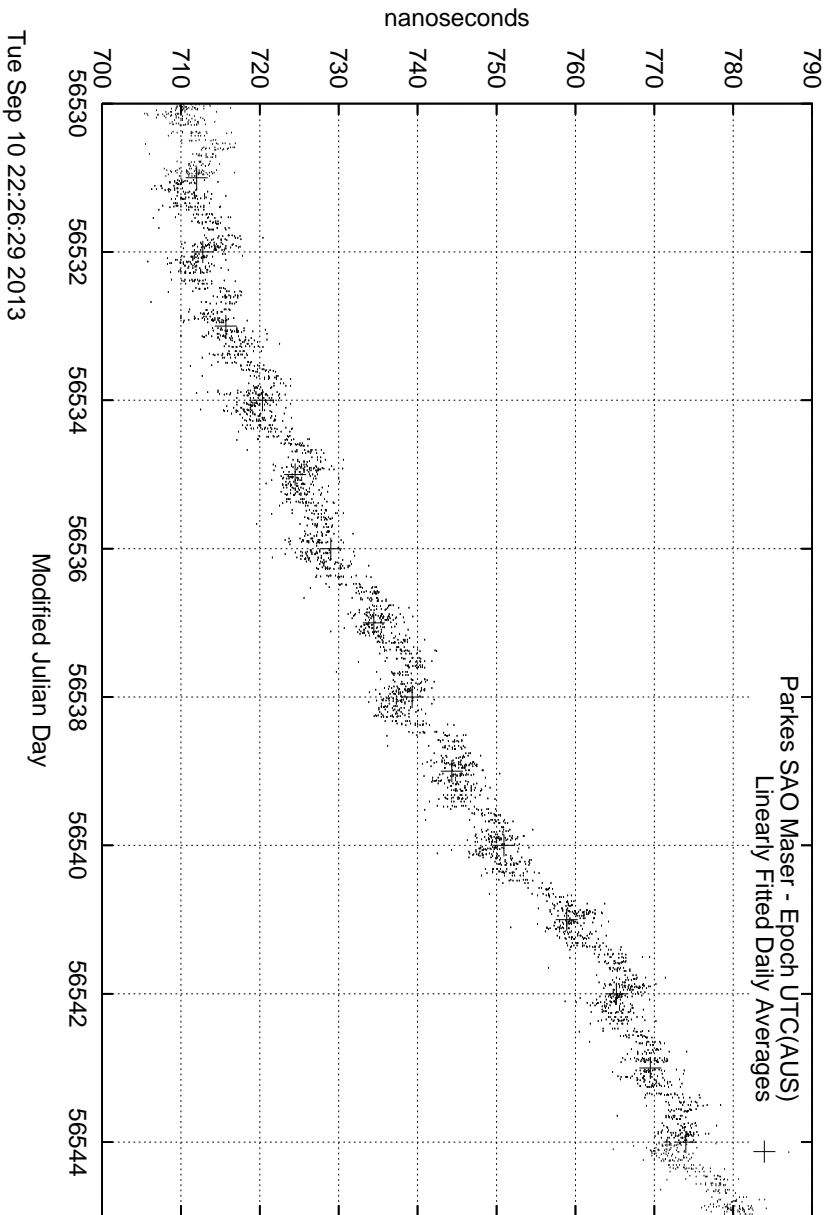

GPS Common-View Time-Transfer between ATNF Parkes and NMI Sydney

GPS Common-View Frequency Transfer between ATNF Parkes and NMI Sydney