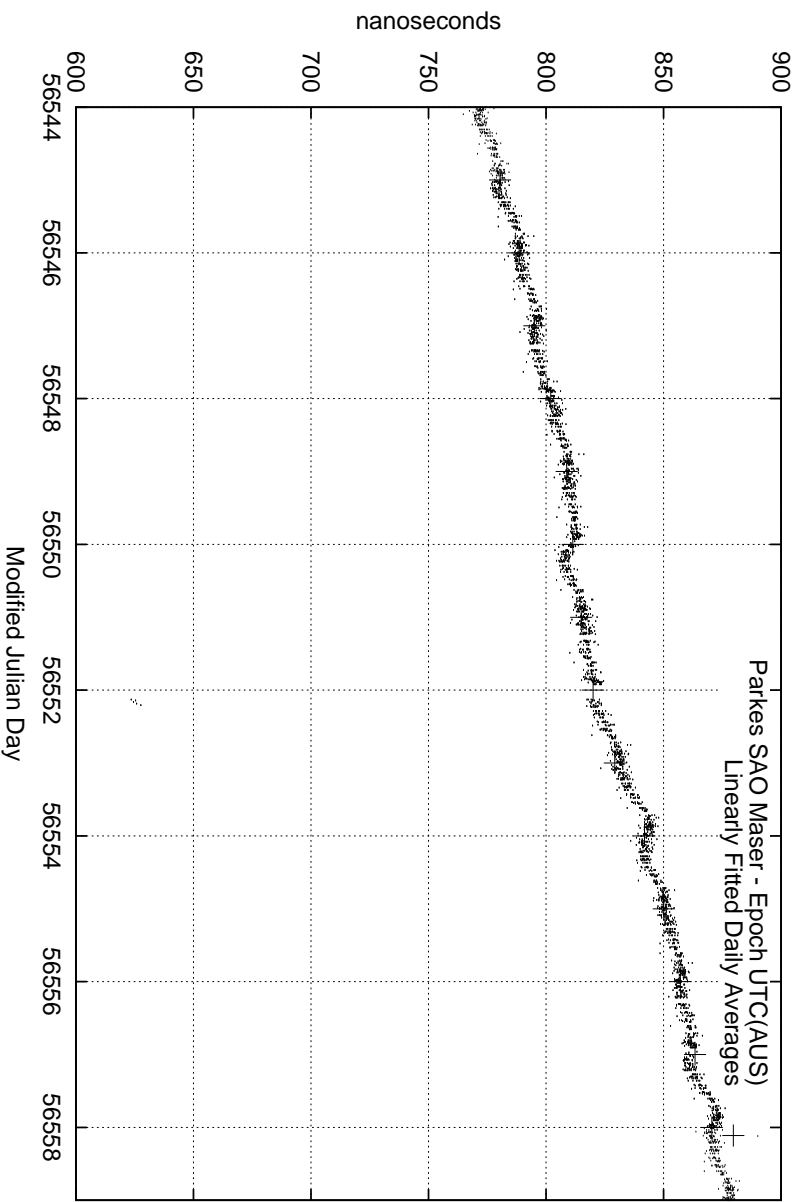

GPS Common-View Time-Transfer between ATNF Parkes and NMI Sydney

Tue Sep 24 22:26:10 2013

GPS Common-View Frequency Transfer between ATNF Parkes and NMI Sydney

Tue Sep 24 22:26:10 2013