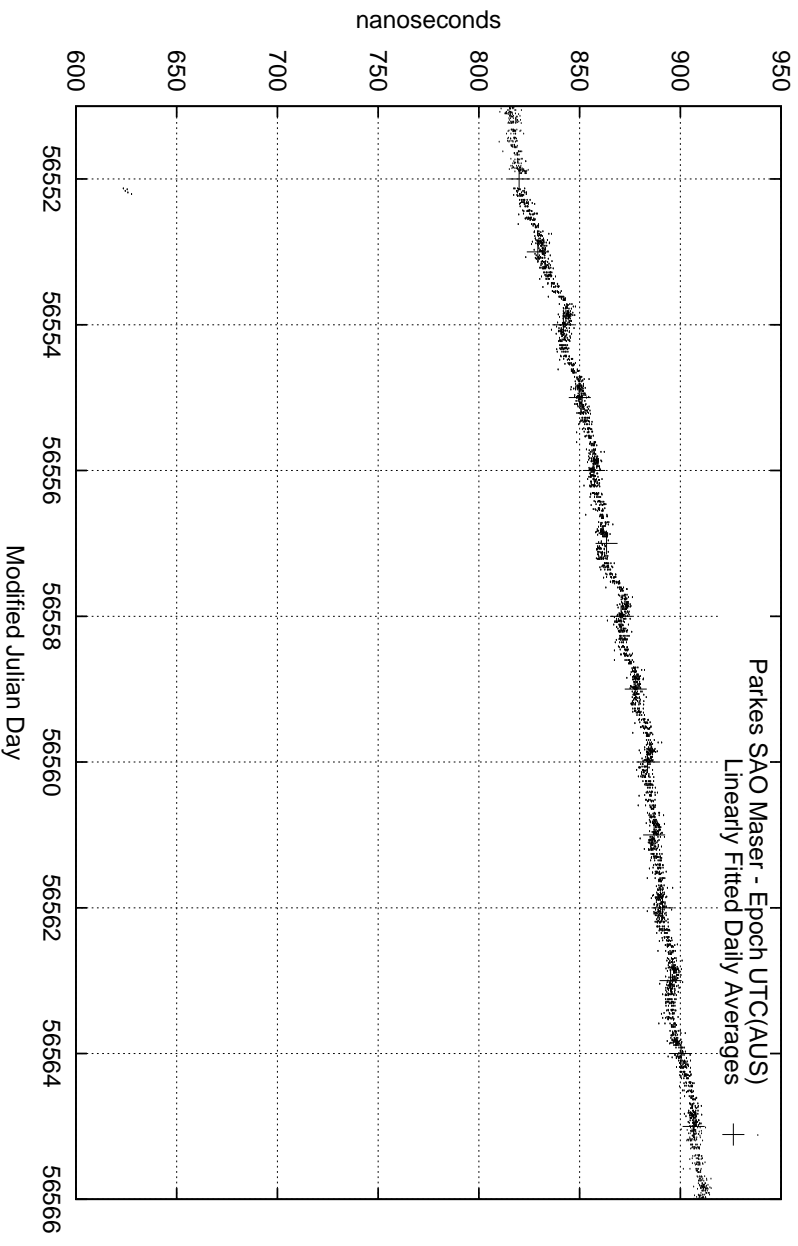

GPS Common-View Time-Transfer between ATNF Parkes and NMI Sydney

Tue Oct 01 22:26:10 2013

GPS Common-View Frequency Transfer between ATNF Parkes and NMI Sydney

Tue Oct 01 22:26:10 2013