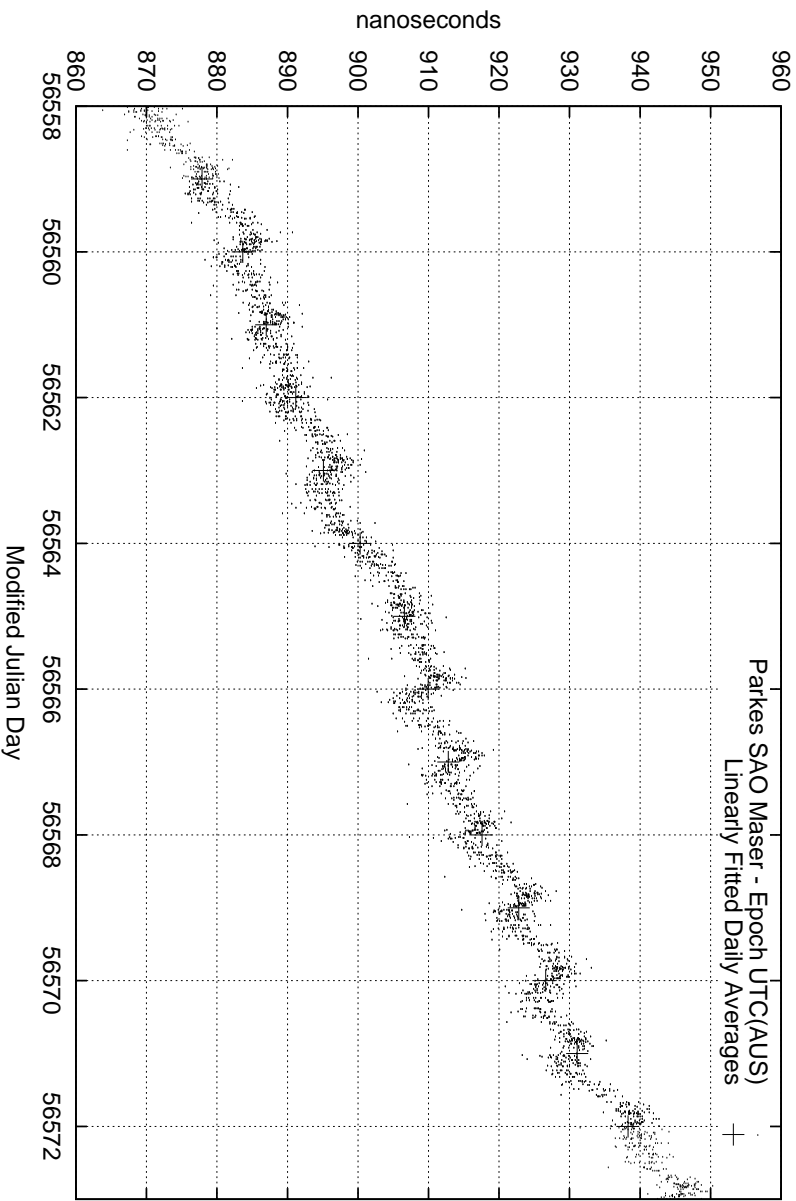

GPS Common-View Time-Transfer between ATNF Parkes and NMI Sydney

GPS Common-View Frequency Transfer between ATNF Parkes and NMI Sydney