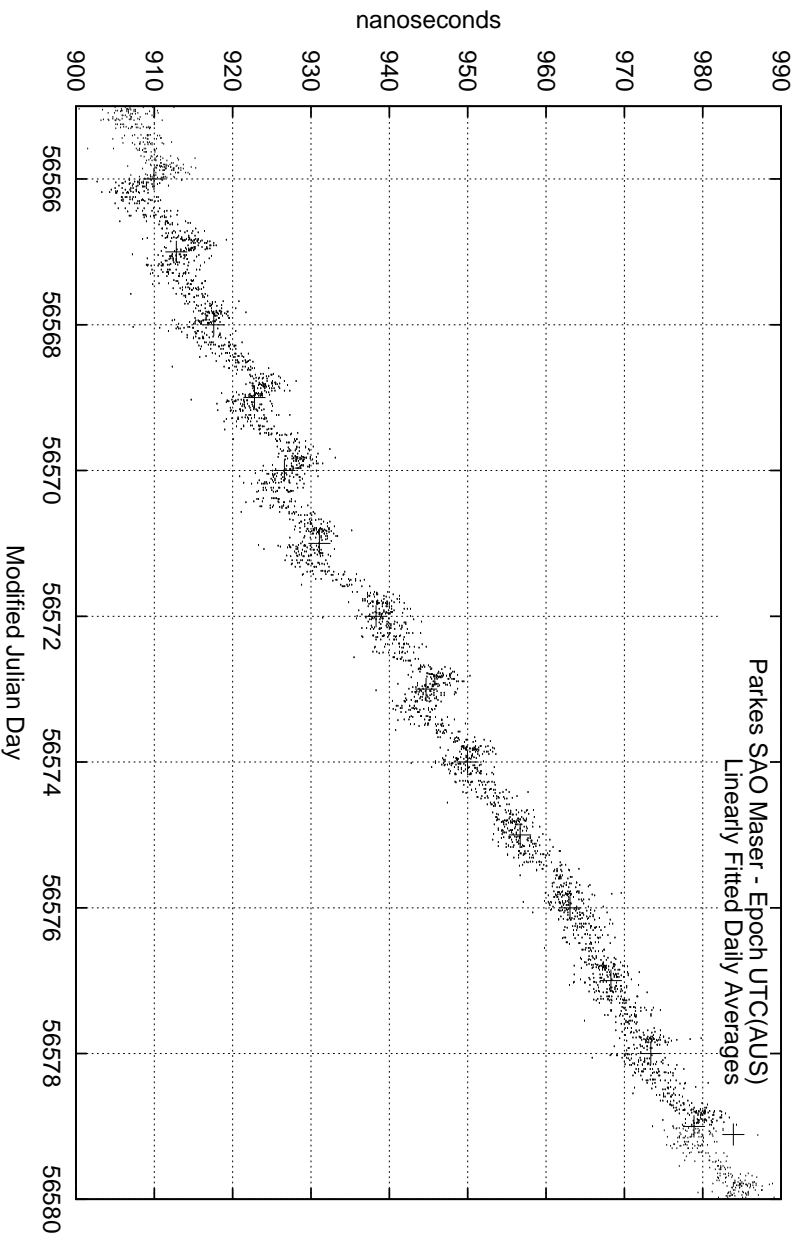

GPS Common-View Time-Transfer between ATNF Parkes and NMI Sydney

GPS Common-View Frequency Transfer between ATNF Parkes and NMI Sydney