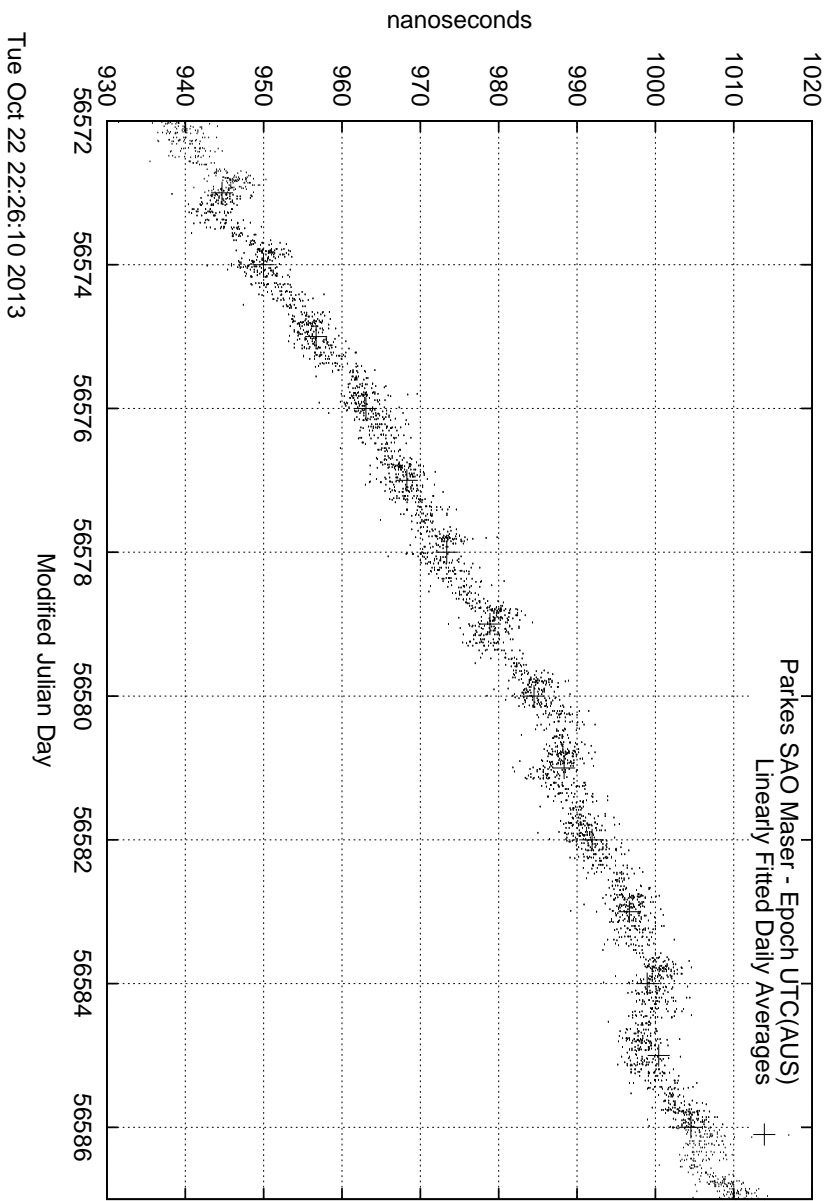

GPS Common-View Time-Transfer between ATNF Parkes and NMI Sydney

GPS Common-View Frequency Transfer between ATNF Parkes and NMI Sydney