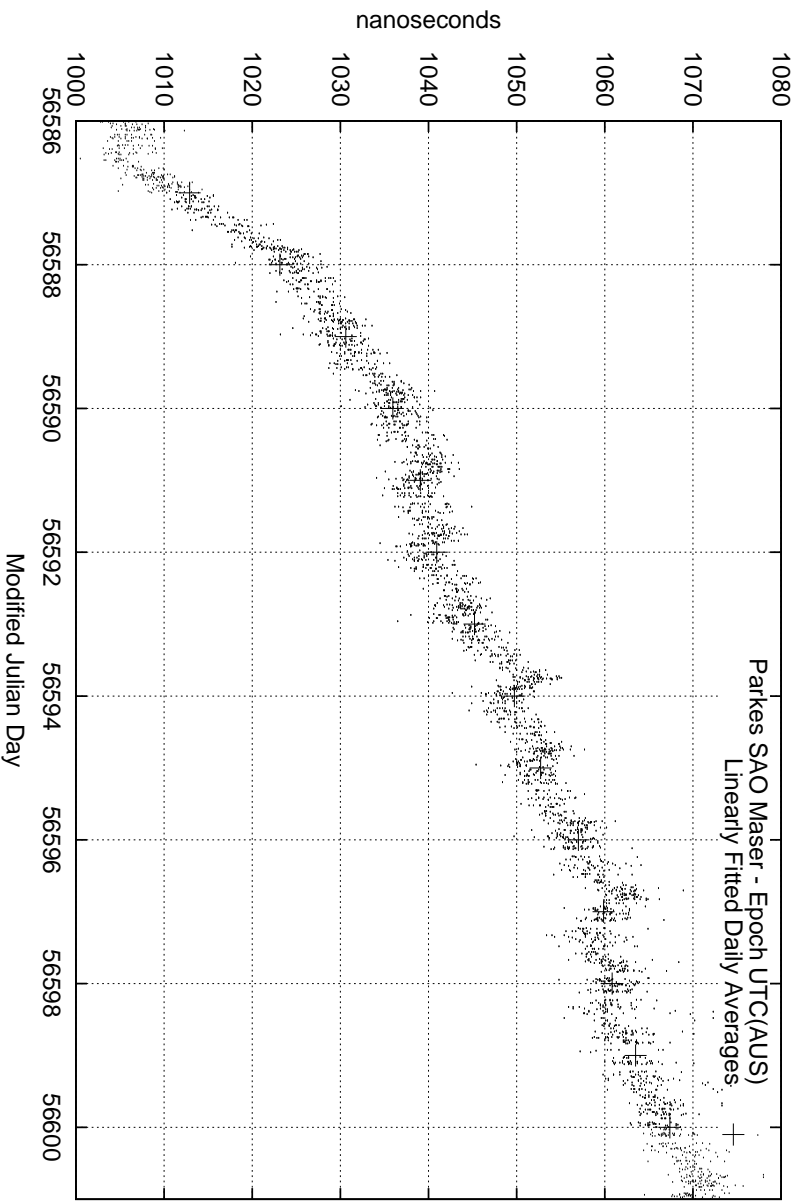

GPS Common-View Time-Transfer between ATNF Parkes and NMI Sydney

GPS Common-View Frequency Transfer between ATNF Parkes and NMI Sydney