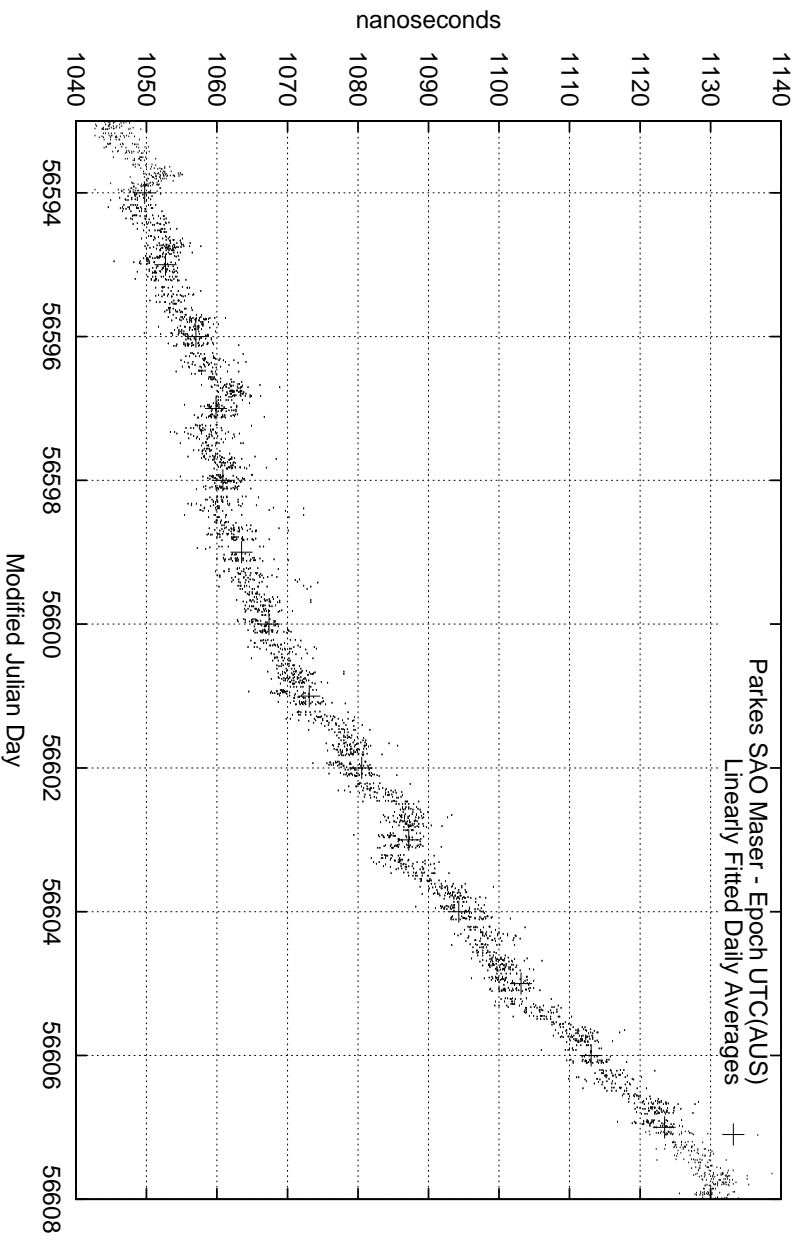

GPS Common-View Time-Transfer between ATNF Parkes and NMI Sydney

GPS Common-View Frequency Transfer between ATNF Parkes and NMI Sydney