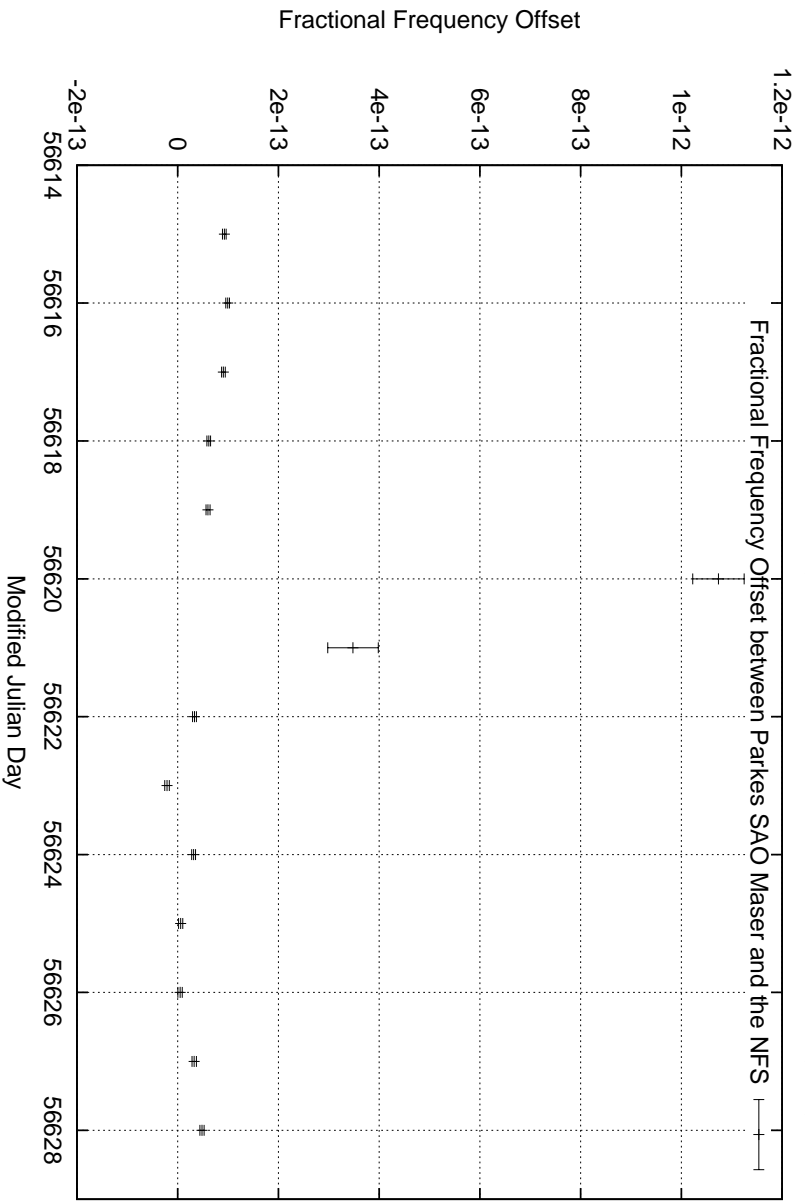

GPS Common-View Time-Transfer between ATNF Parkes and NMI Sydney

Tue Dec 03 22:26:11 2013

GPS Common-View Frequency Transfer between ATNF Parkes and NMI Sydney

Tue Dec 03 22:26:11 2013