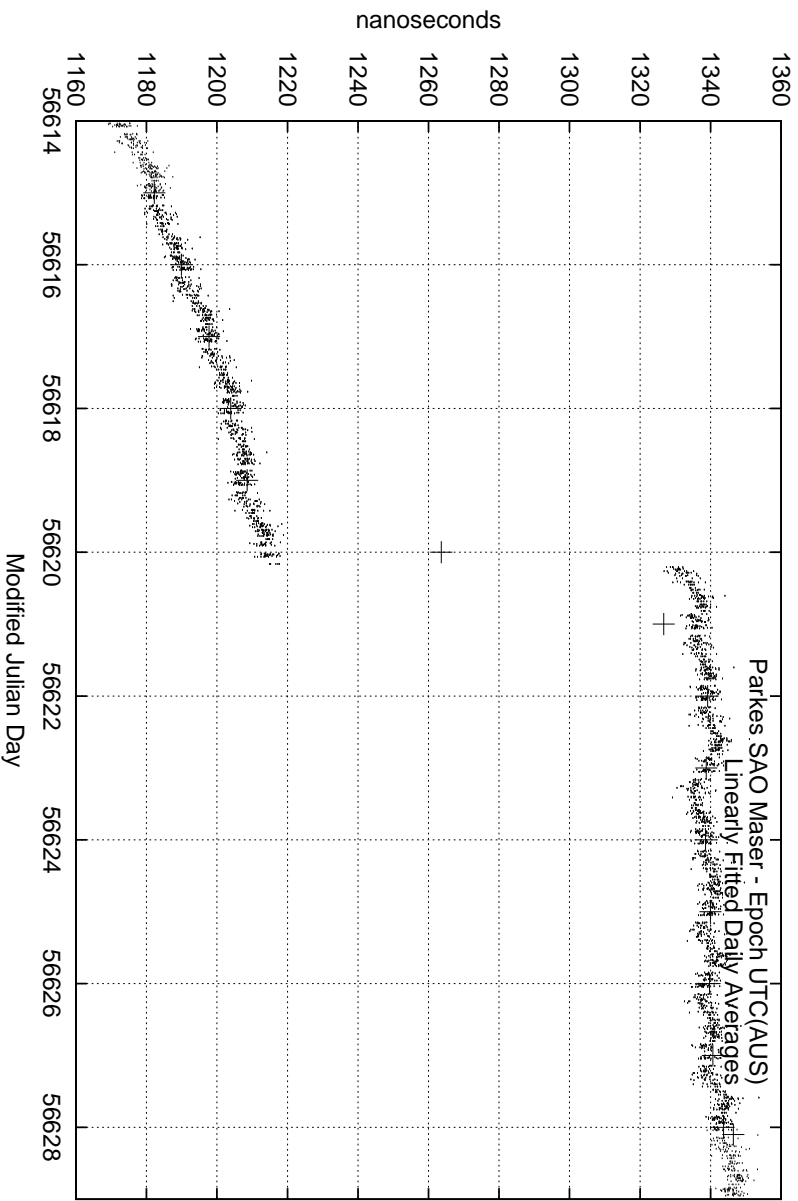

GPS Common-View Time-Transfer between ATNF Parkes and NMI Sydney

Tue Dec 03 22:26:11 2013

GPS Common-View Frequency Transfer between ATNF Parkes and NMI Sydney

Tue Dec 03 22:26:11 2013