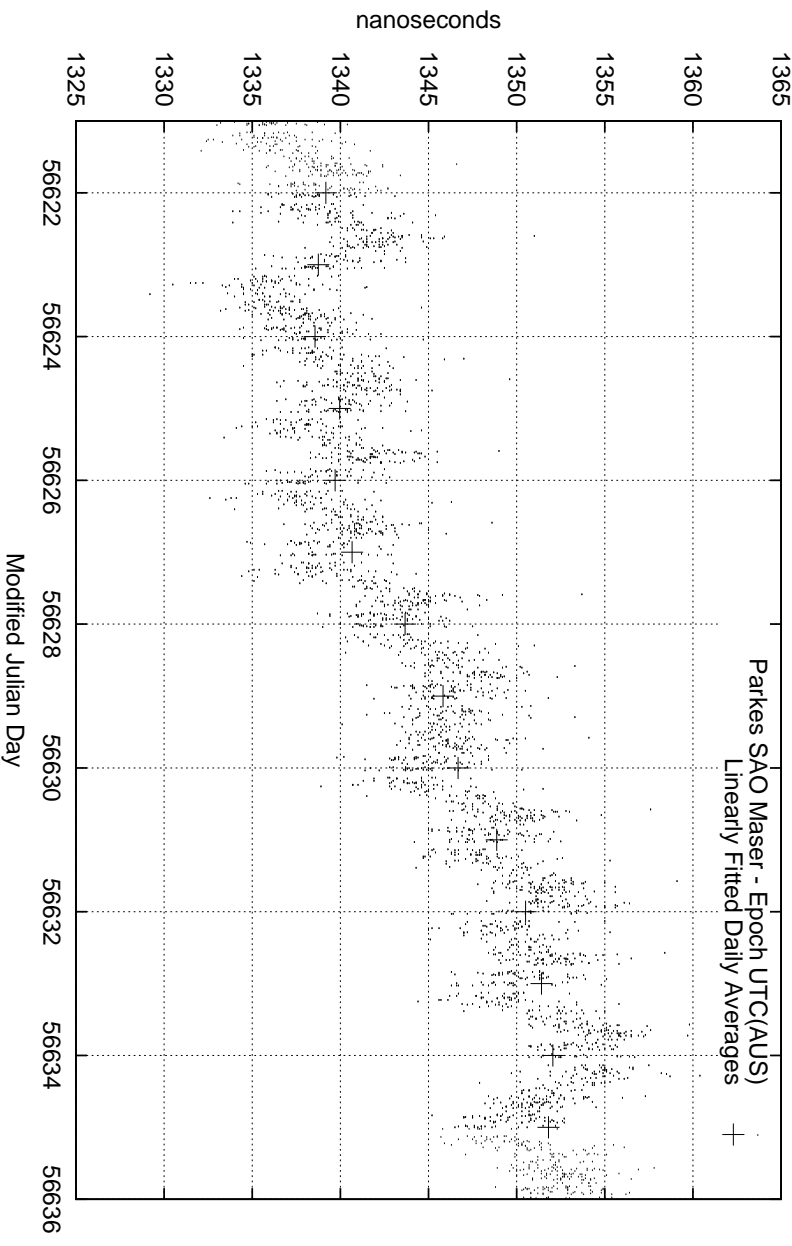

GPS Common-View Time-Transfer between ATNF Parkes and NMI Sydney

Tue Dec 10 22:26:10 2013

GPS Common-View Frequency Transfer between ATNF Parkes and NMI Sydney

Tue Dec 10 22:26:10 2013