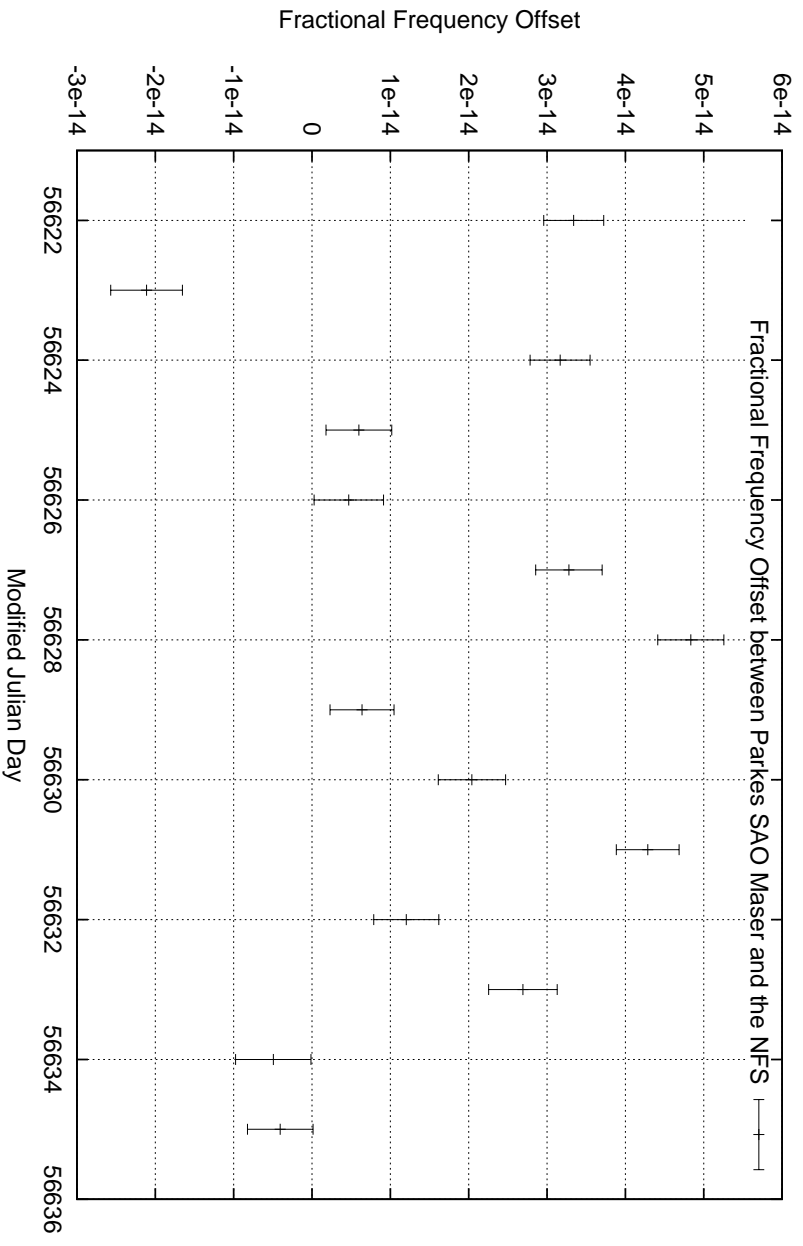

GPS Common-View Time-Transfer between ATNF Parkes and NMI Sydney

Tue Dec 10 22:26:10 2013

GPS Common-View Frequency Transfer between ATNF Parkes and NMI Sydney

Tue Dec 10 22:26:10 2013