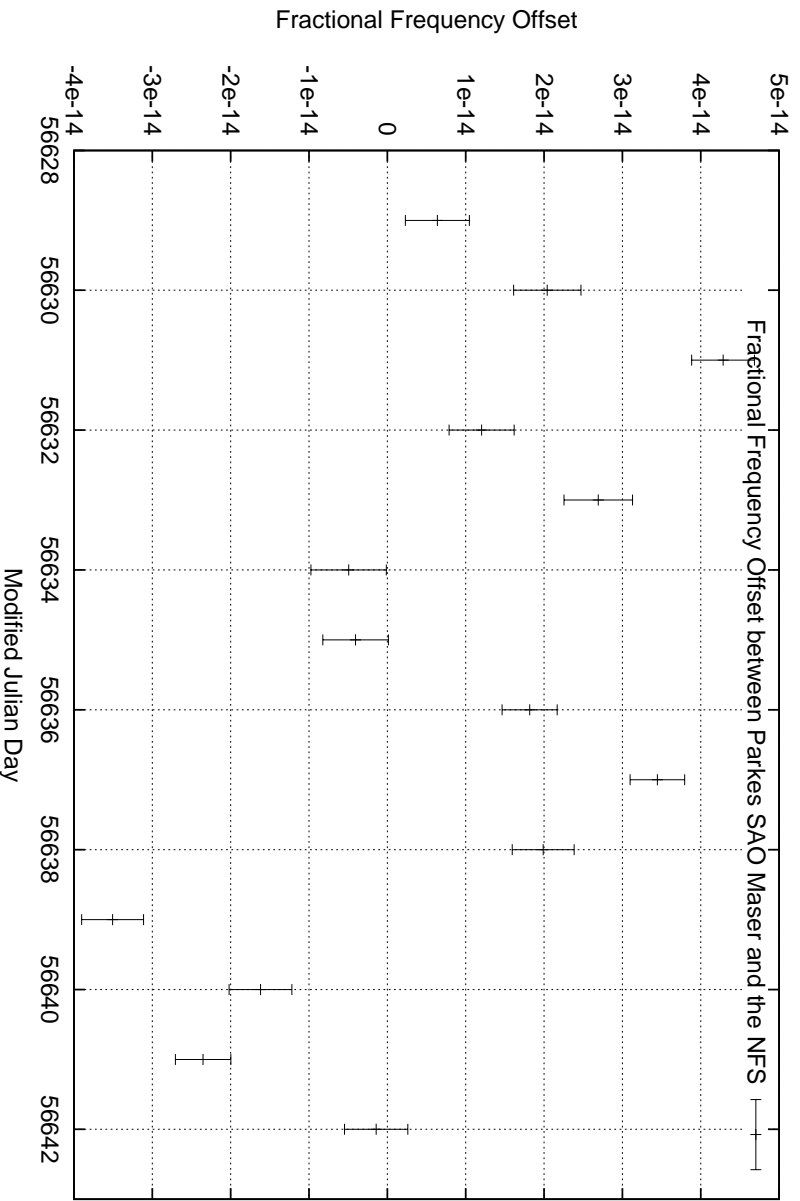

GPS Common-View Time-Transfer between ATNF Parkes and NMI Sydney

Tue Dec 17 22:26:10 2013

GPS Common-View Frequency Transfer between ATNF Parkes and NMI Sydney

Tue Dec 17 22:26:10 2013