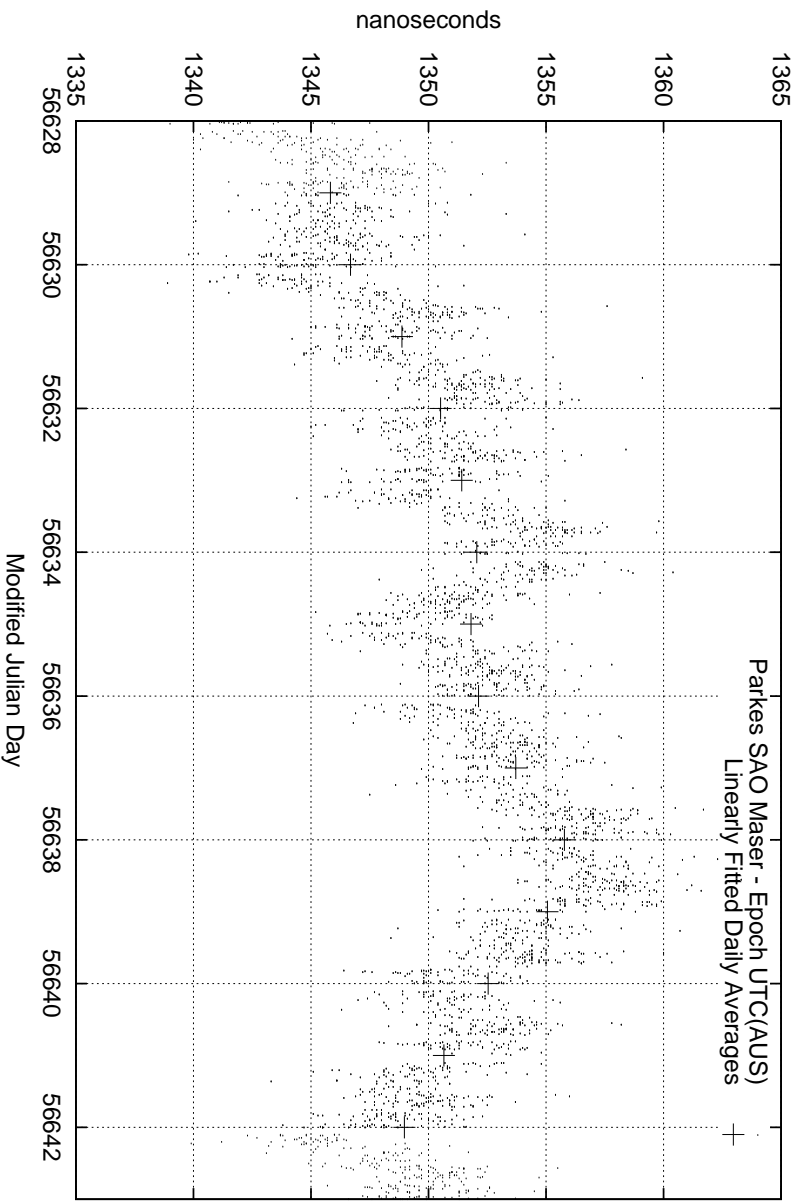

GPS Common-View Time-Transfer between ATNF Parkes and NMI Sydney

Tue Dec 17 22:26:10 2013

GPS Common-View Frequency Transfer between ATNF Parkes and NMI Sydney

Tue Dec 17 22:26:10 2013