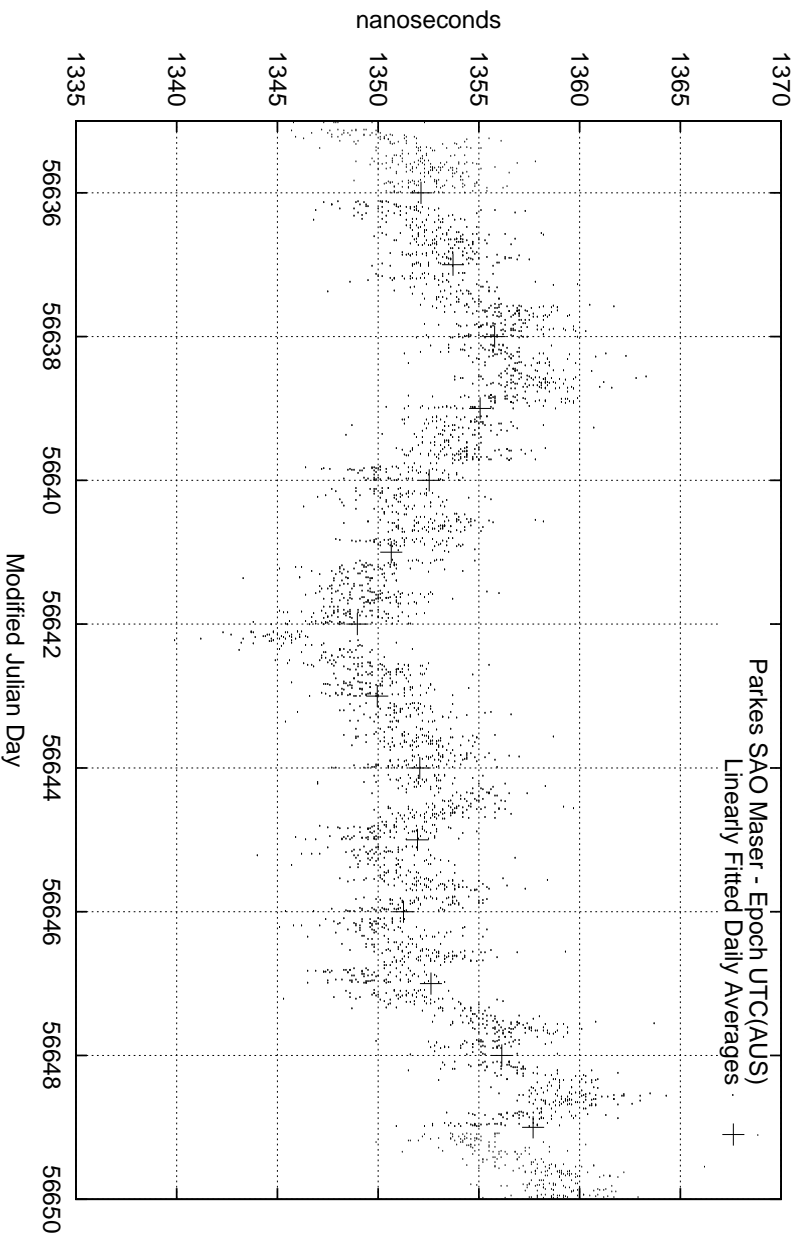

GPS Common-View Time-Transfer between ATNF Parkes and NMI Sydney

GPS Common-View Frequency Transfer between ATNF Parkes and NMI Sydney