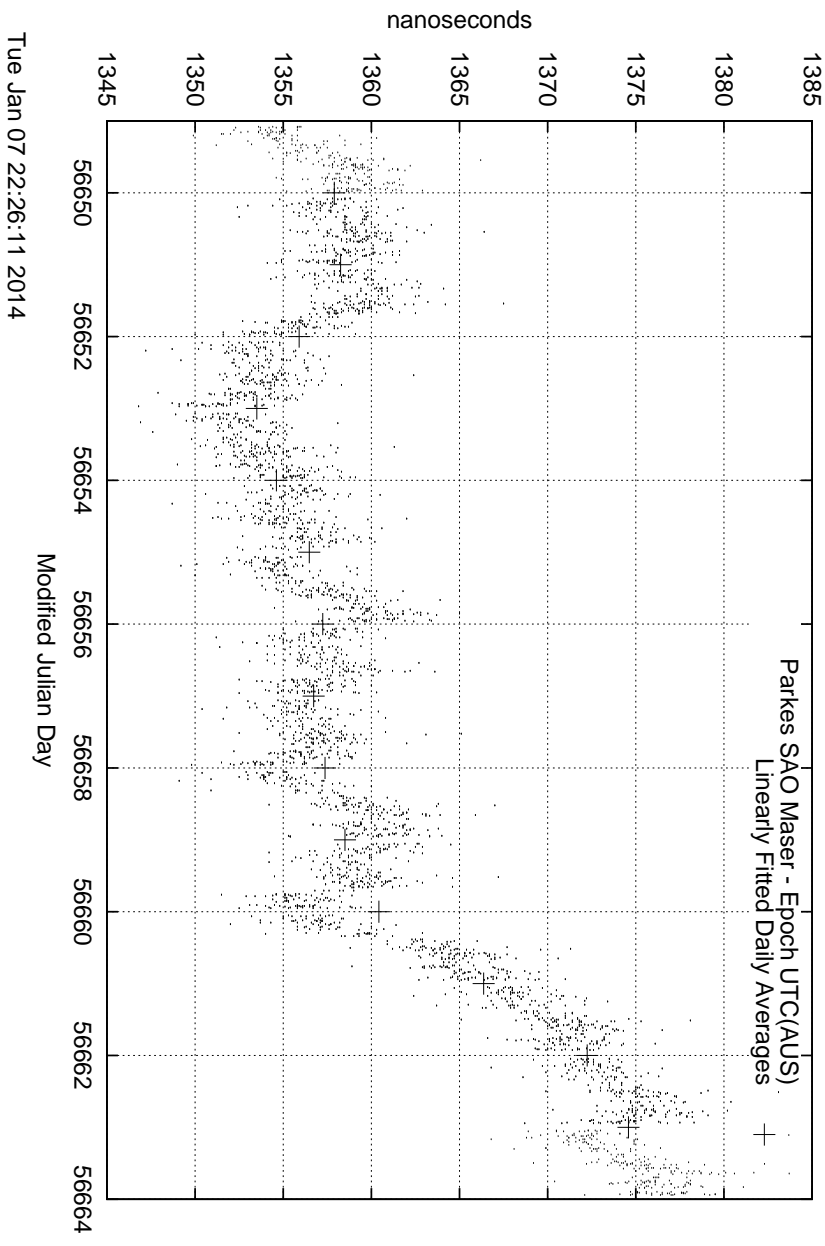

GPS Common-View Time-Transfer between ATNF Parkes and NMI Sydney

GPS Common-View Frequency Transfer between ATNF Parkes and NMI Sydney