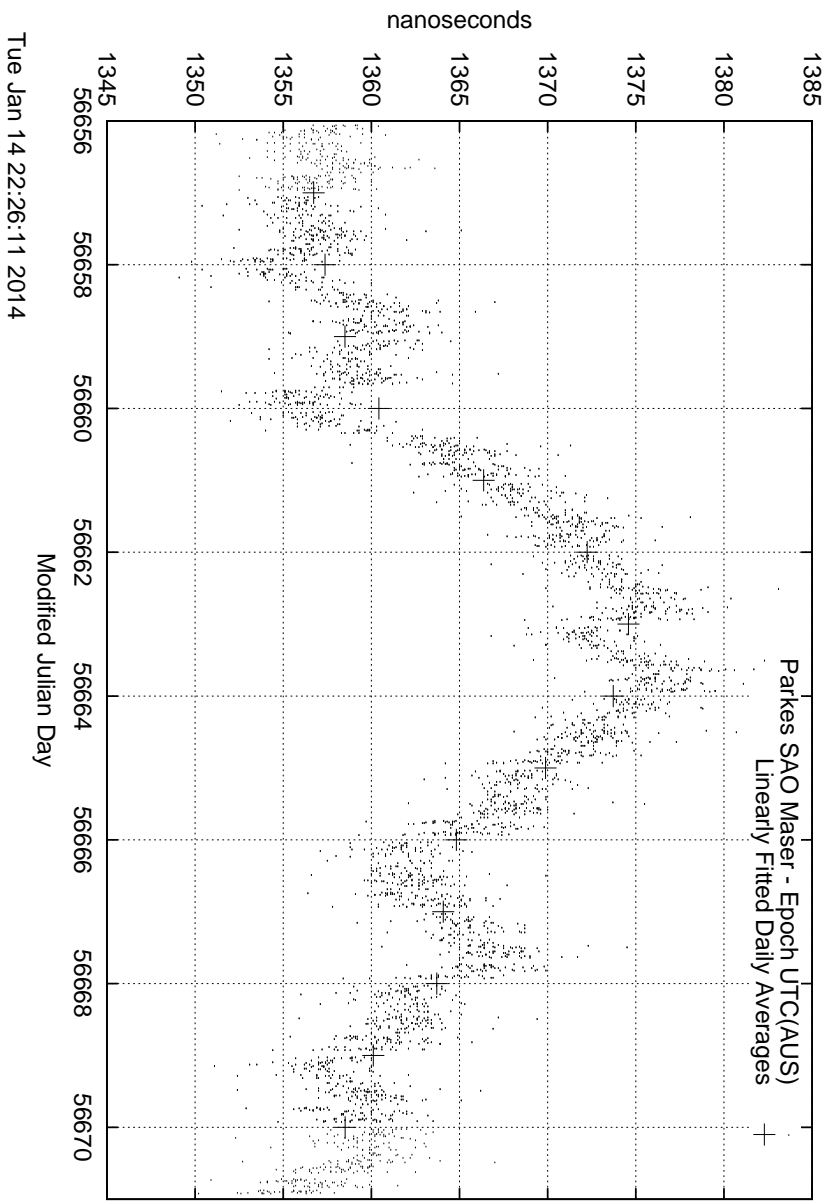

GPS Common-View Time-Transfer between ATNF Parkes and NMI Sydney

GPS Common-View Frequency Transfer between ATNF Parkes and NMI Sydney