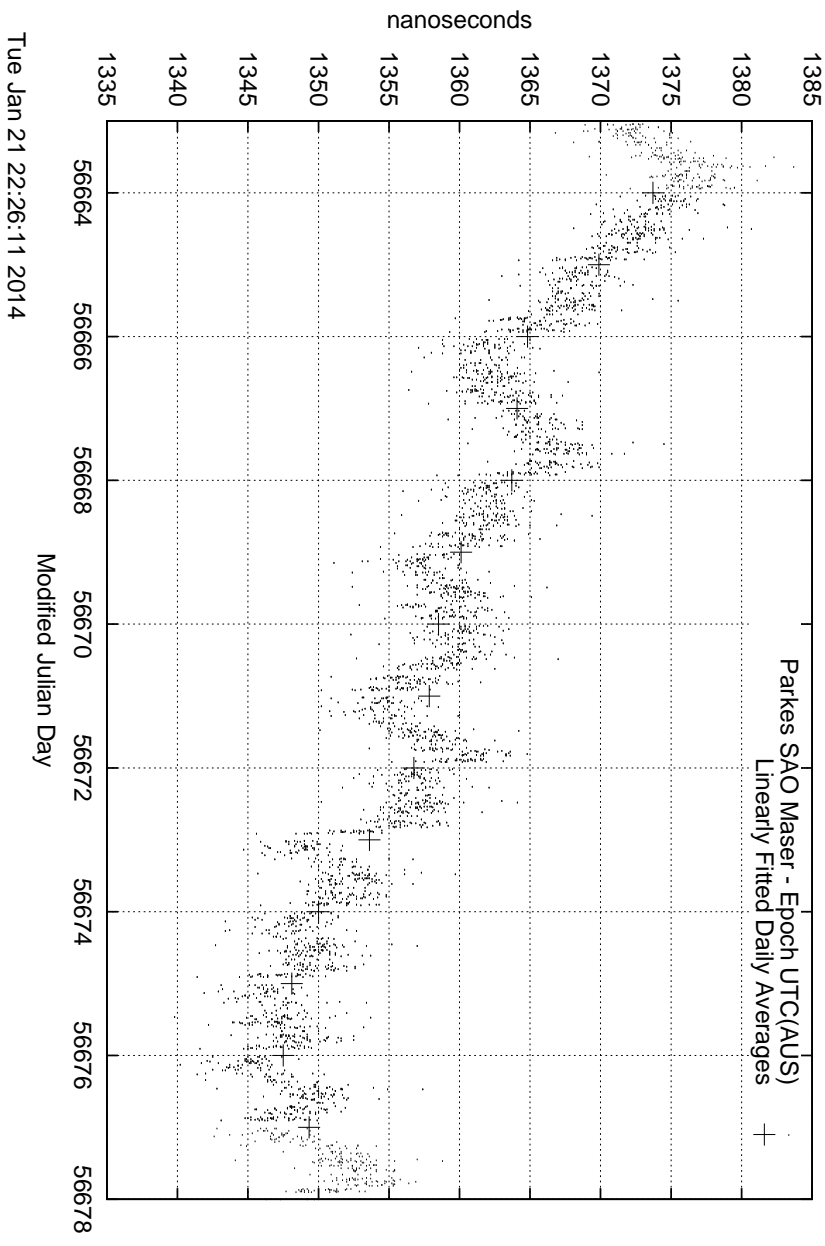

GPS Common-View Time-Transfer between ATNF Parkes and NMI Sydney

GPS Common-View Frequency Transfer between ATNF Parkes and NMI Sydney