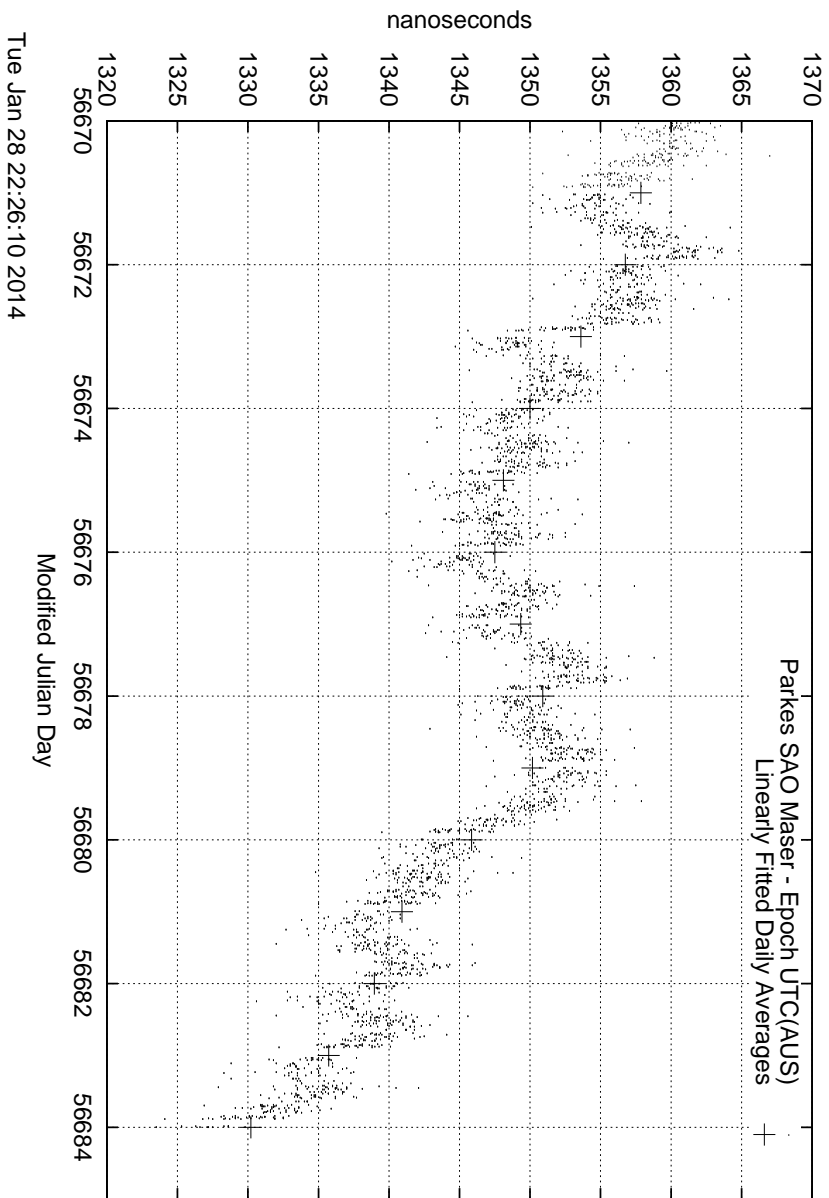

GPS Common-View Time-Transfer between ATNF Parkes and NMI Sydney

GPS Common-View Frequency Transfer between ATNF Parkes and NMI Sydney