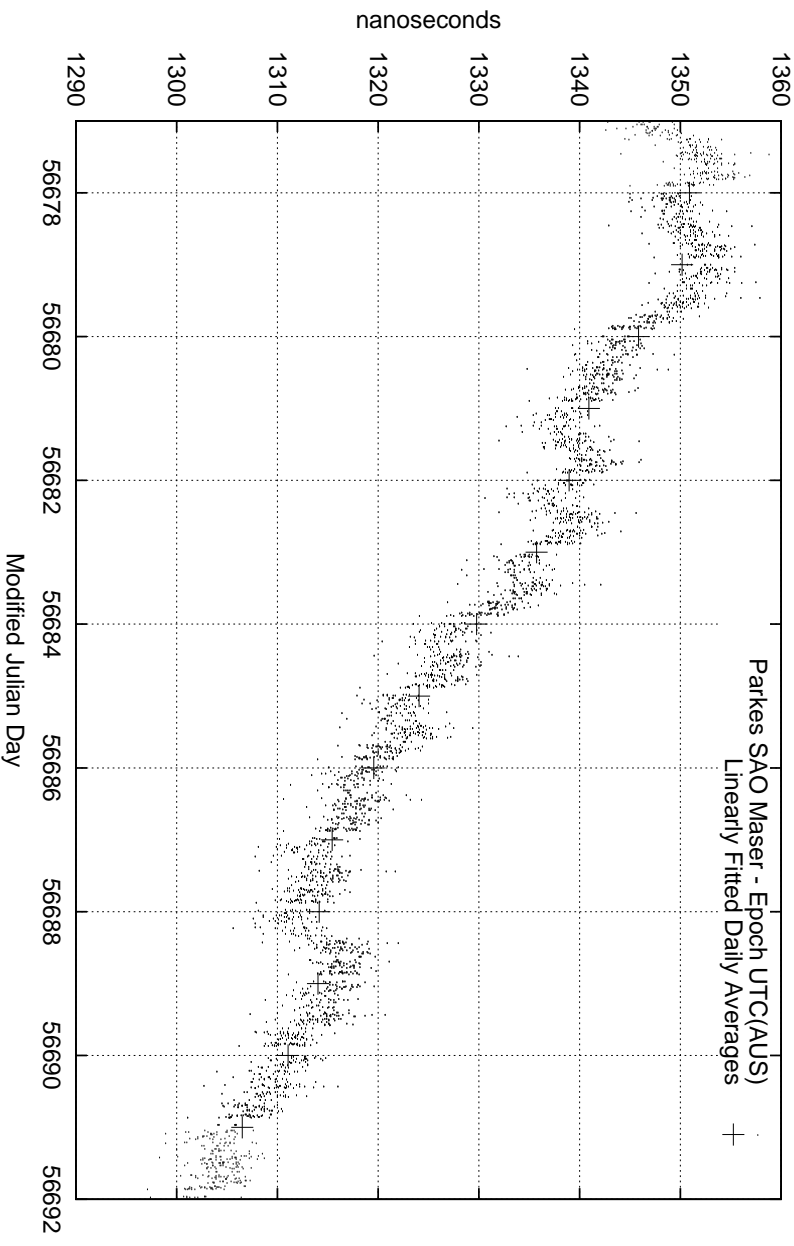

GPS Common-View Time-Transfer between ATNF Parkes and NMI Sydney

GPS Common-View Frequency Transfer between ATNF Parkes and NMI Sydney