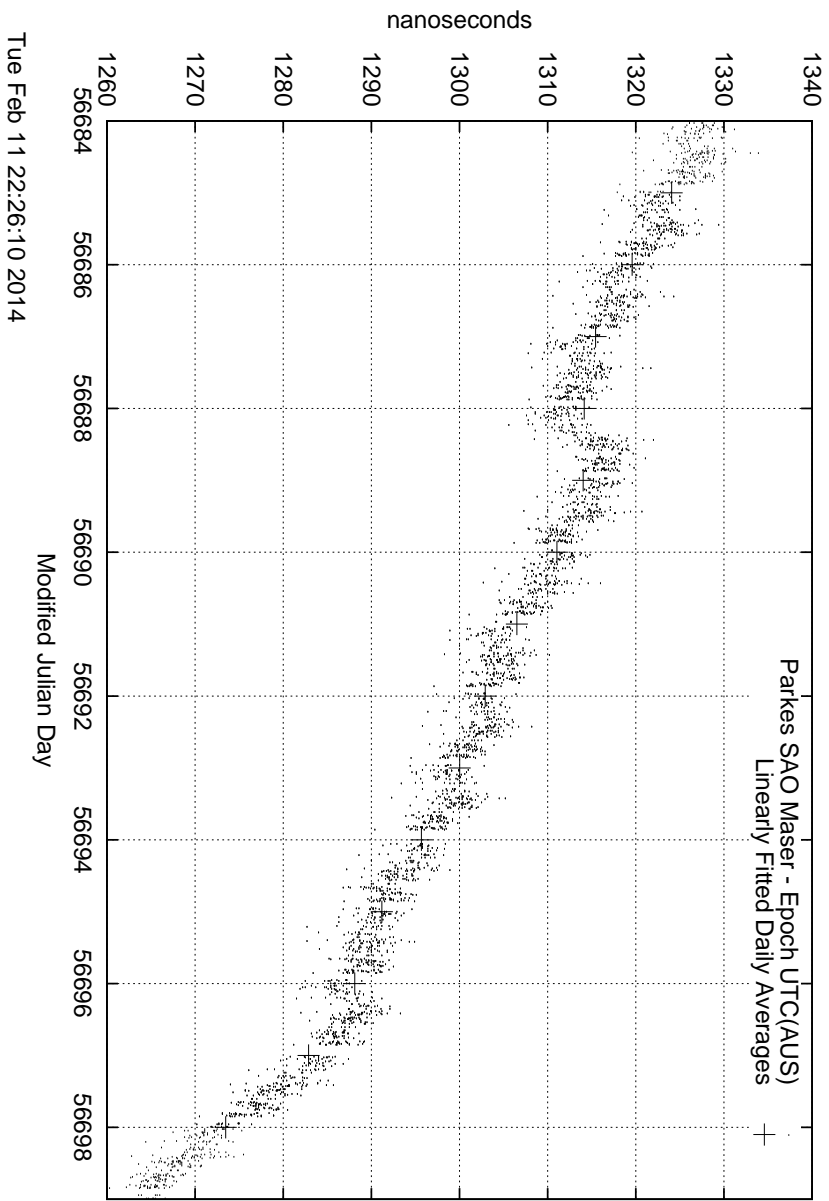

GPS Common-View Time-Transfer between ATNF Parkes and NMI Sydney

GPS Common-View Frequency Transfer between ATNF Parkes and NMI Sydney