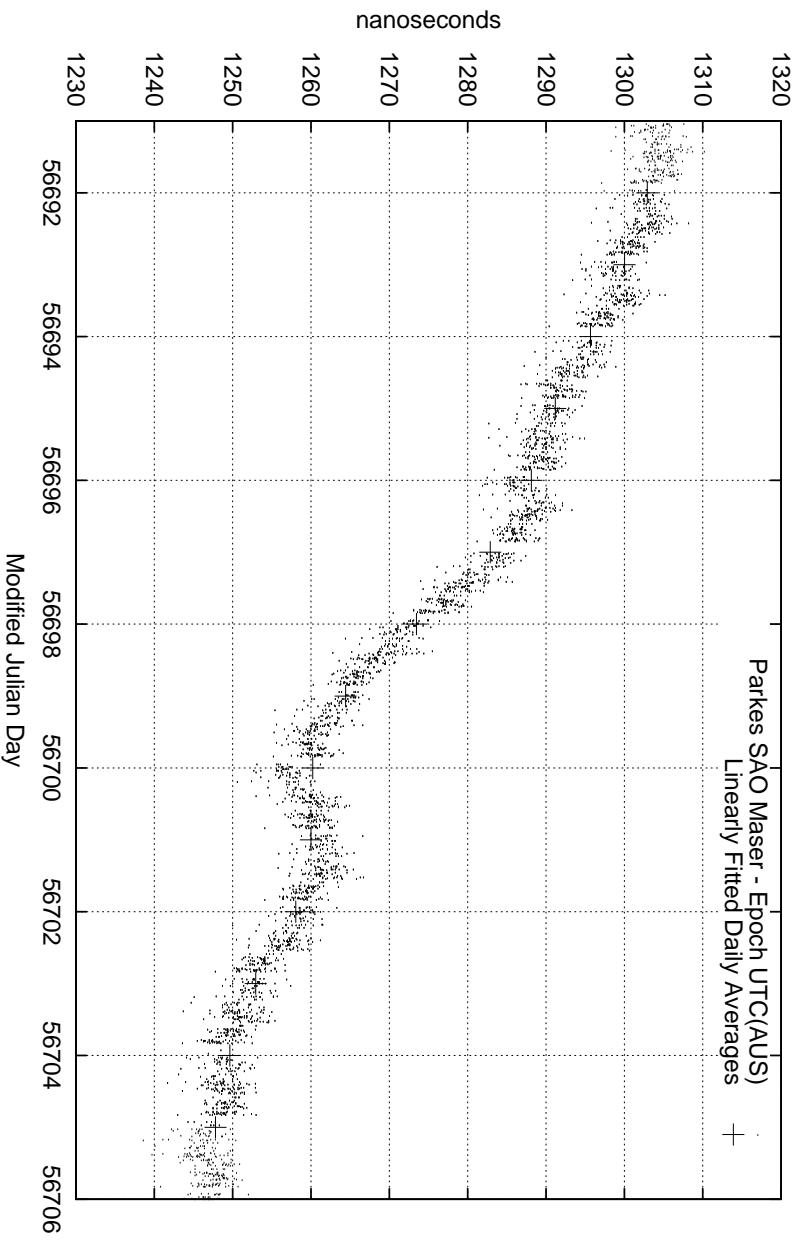

GPS Common-View Time-Transfer between ATNF Parkes and NMI Sydney

GPS Common-View Frequency Transfer between ATNF Parkes and NMI Sydney