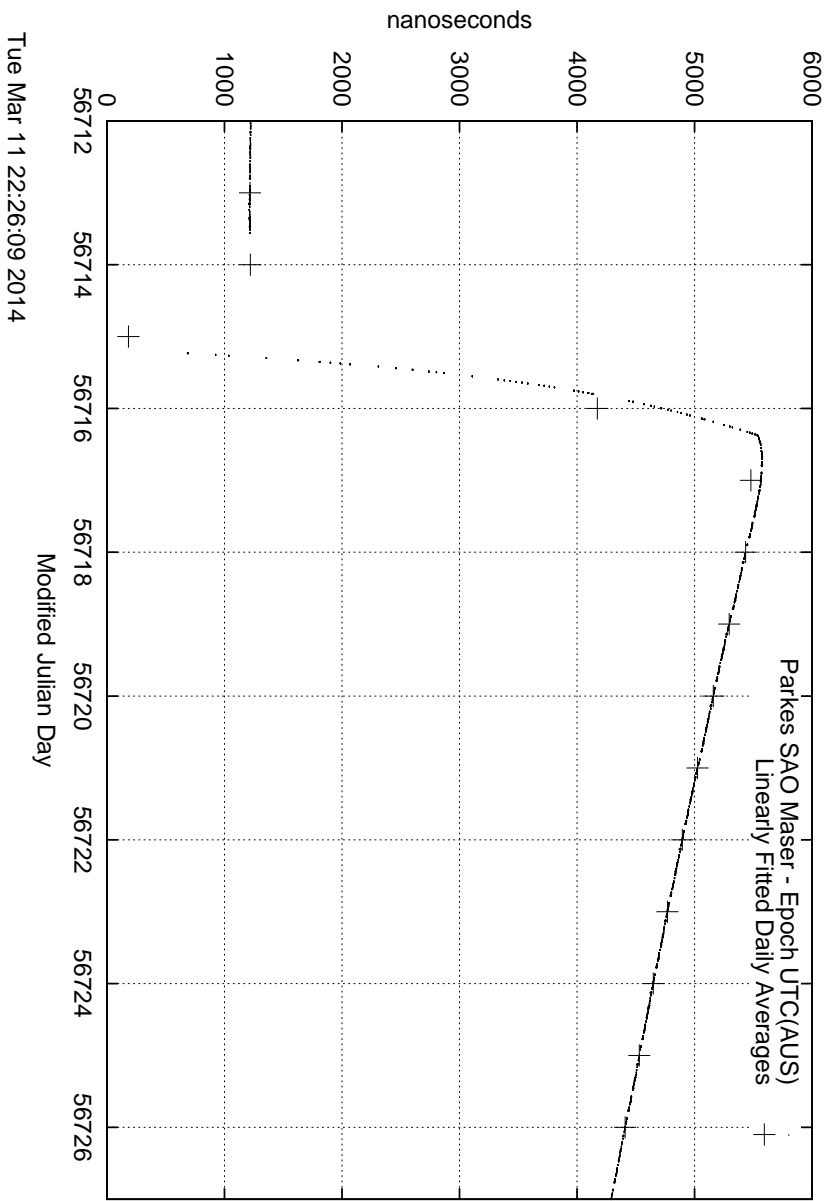

GPS Common-View Time-Transfer between ATNF Parkes and NMI Sydney

GPS Common-View Frequency Transfer between ATNF Parkes and NMI Sydney