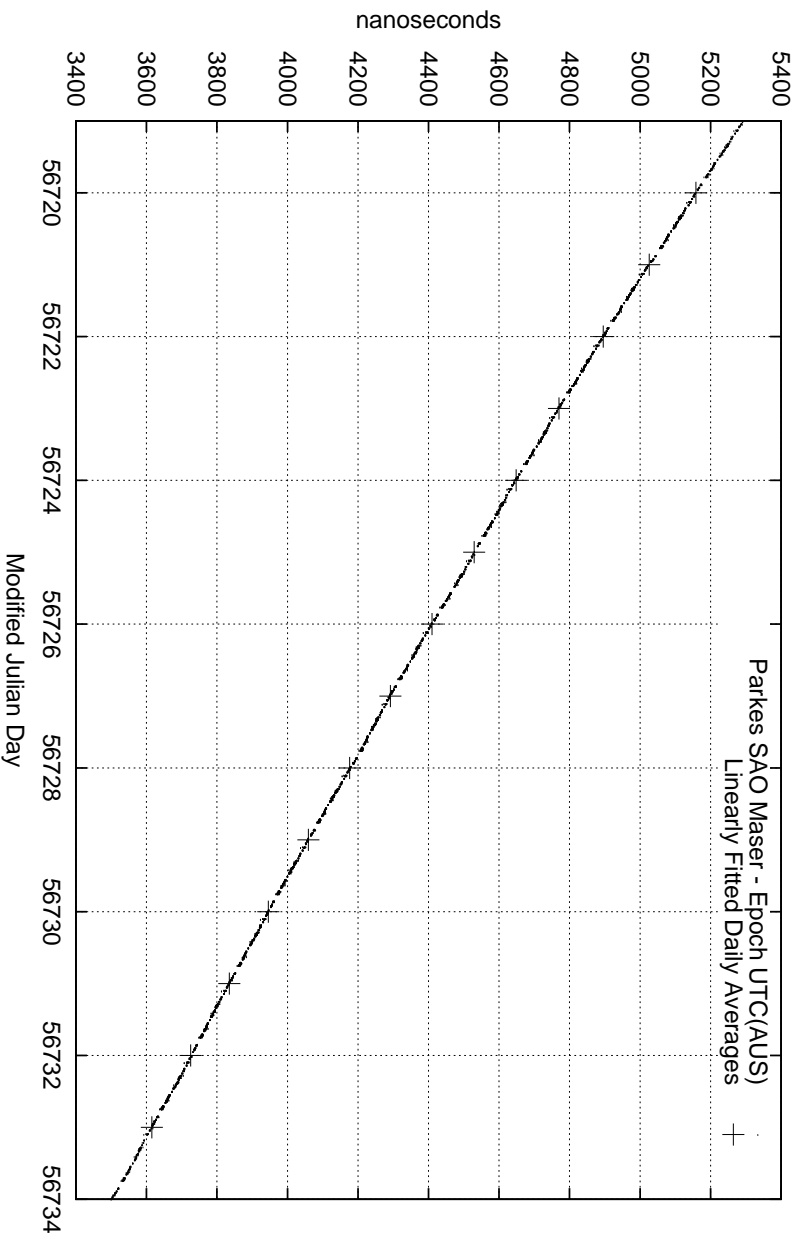

GPS Common-View Time-Transfer between ATNF Parkes and NMI Sydney

Tue Mar 18 22:26:10 2014

GPS Common-View Frequency Transfer between ATNF Parkes and NMI Sydney

Tue Mar 18 22:26:10 2014