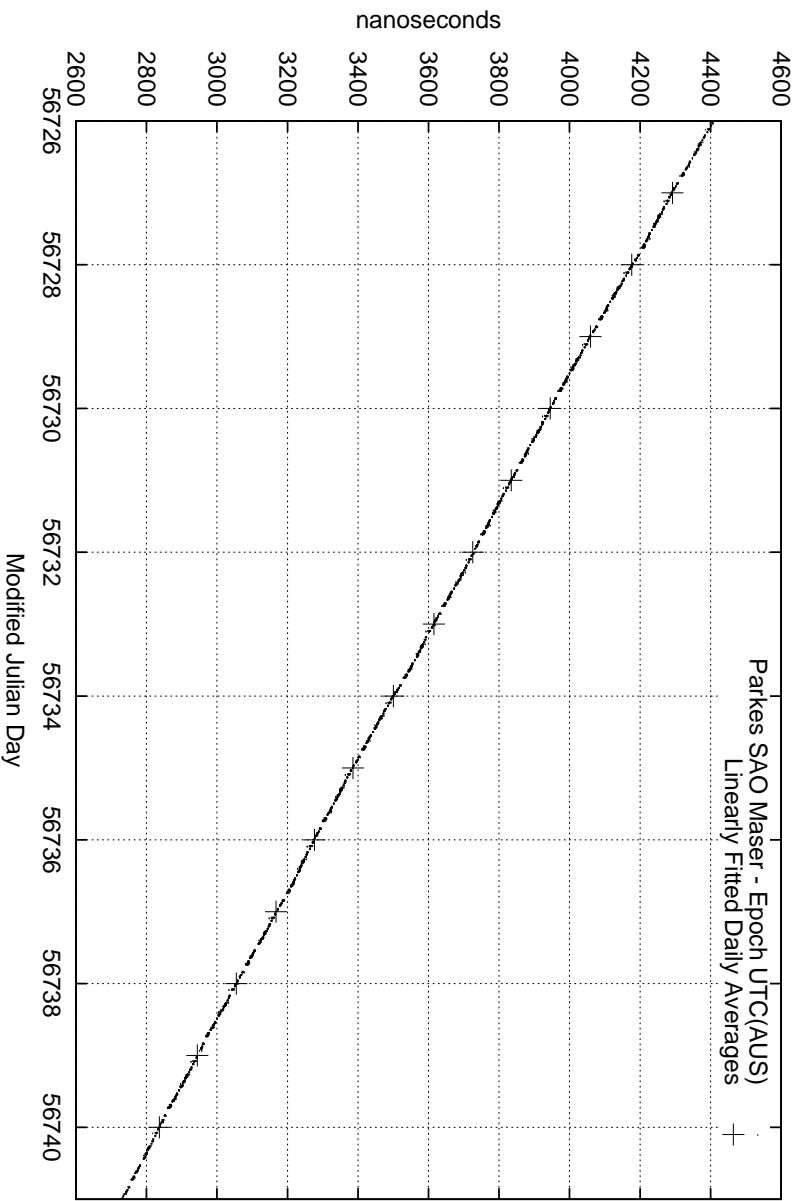

GPS Common-View Time-Transfer between ATNF Parkes and NMI Sydney

Tue Mar 25 22:26:10 2014

GPS Common-View Frequency Transfer between ATNF Parkes and NMI Sydney

Tue Mar 25 22:26:10 2014