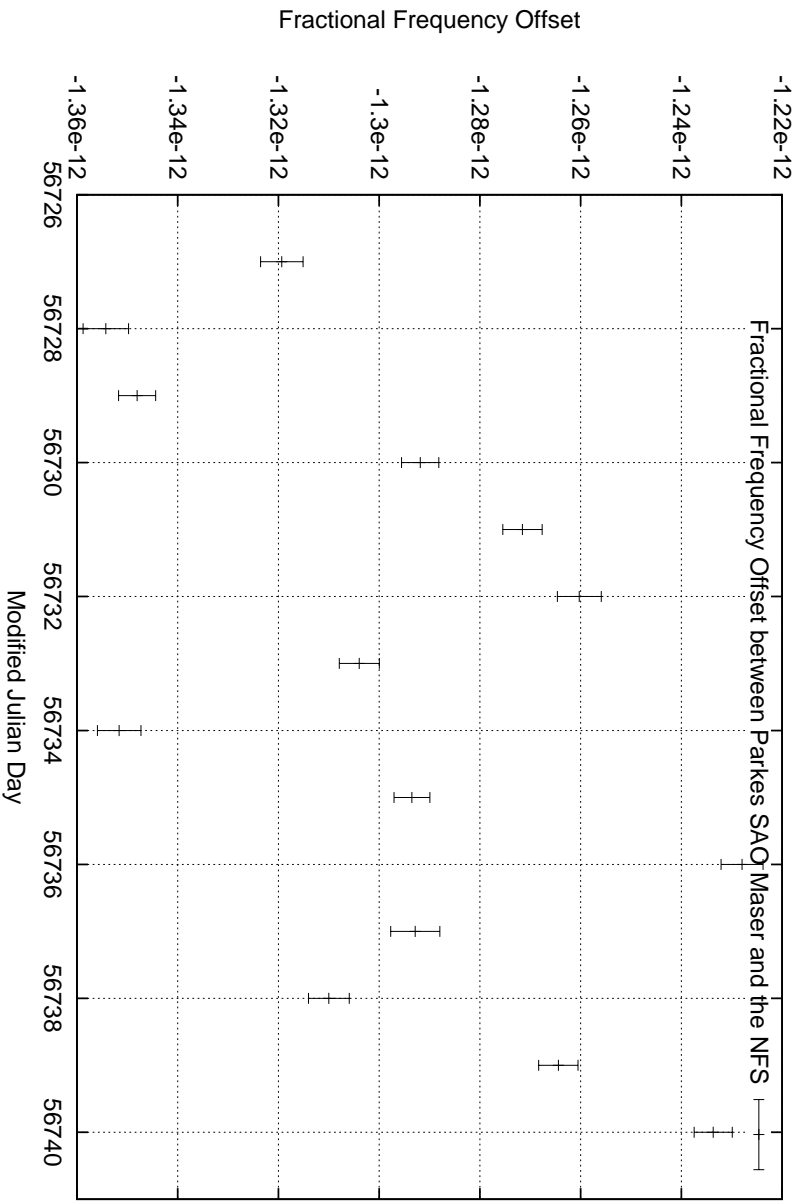

GPS Common-View Time-Transfer between ATNF Parkes and NMI Sydney

Tue Mar 25 22:26:10 2014

GPS Common-View Frequency Transfer between ATNF Parkes and NMI Sydney

Tue Mar 25 22:26:10 2014