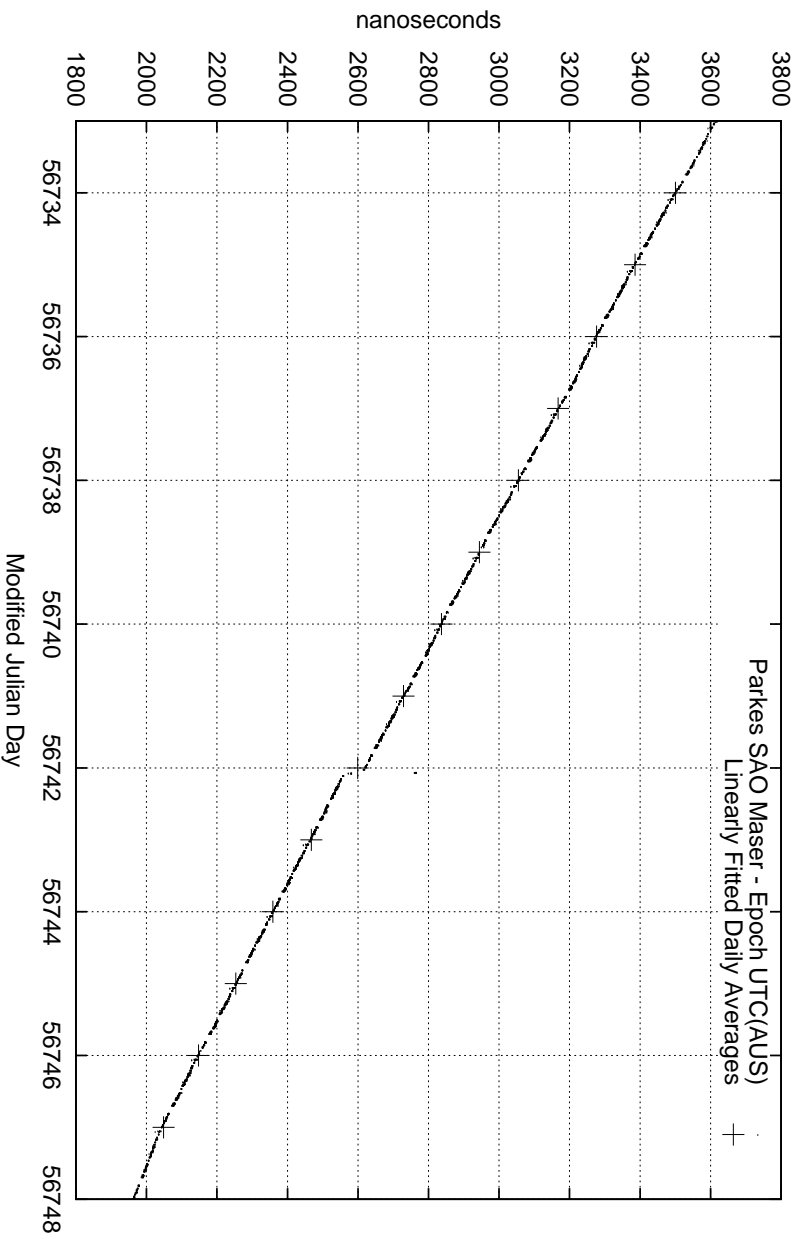

GPS Common-View Time-Transfer between ATNF Parkes and NMI Sydney

Tue Apr 01 22:26:10 2014

GPS Common-View Frequency Transfer between ATNF Parkes and NMI Sydney

Tue Apr 01 22:26:10 2014